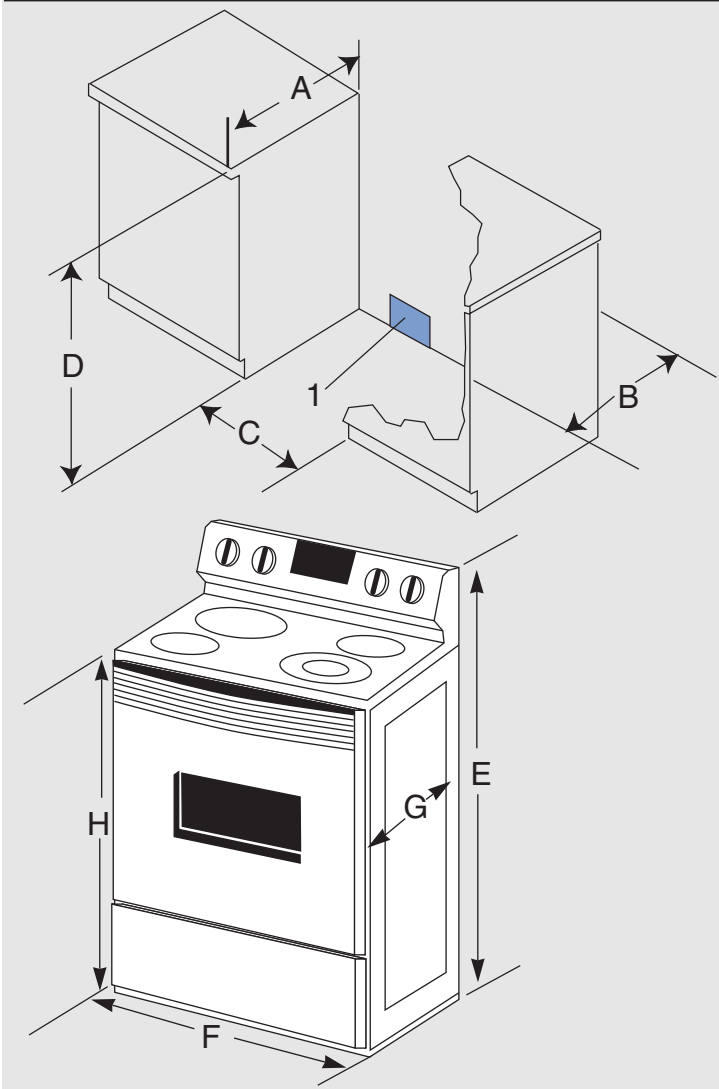

Amana®

30"

FREE-STANDING RANGES

Dimensions

■	Inches	Centimeters
A	25	63.5
B	24	61.0
C ²	30	76.2
D	36	91.4
E	47 3/8	120.3
F	29 7/8	75.9
G ³	26 5/8	67.6
H ⁴	36	91.4

Notes:

1. □ Provide for 120/240 volt, 120/208 volt flush outlet per applicable cord in this area.
2. □ For Canadian models, cutout width is 31" (78.7 cm).
3. □ Excluding handle.
4. □ May vary slightly depending upon leveling leg adjustment.