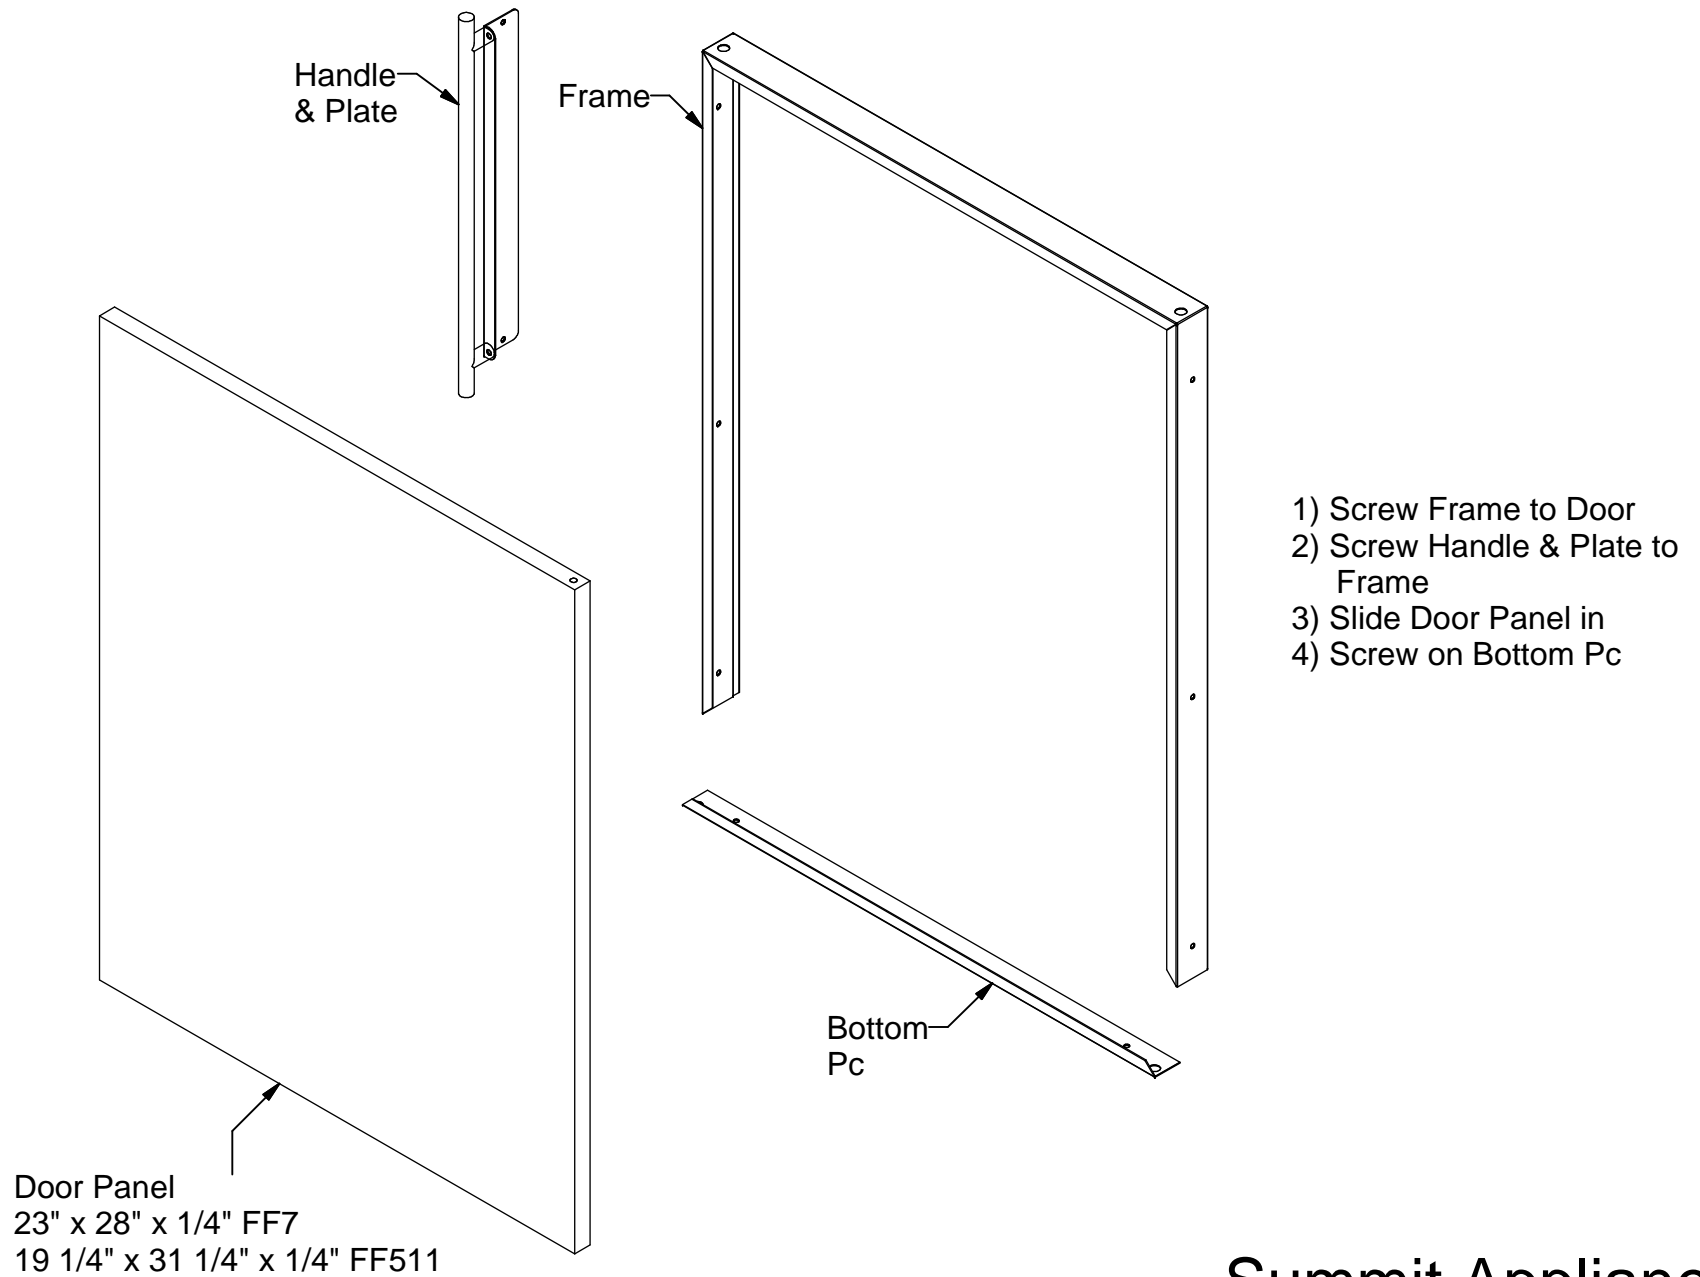

Instructions for Door Panel

Summit Appliance
1-718-893-3900