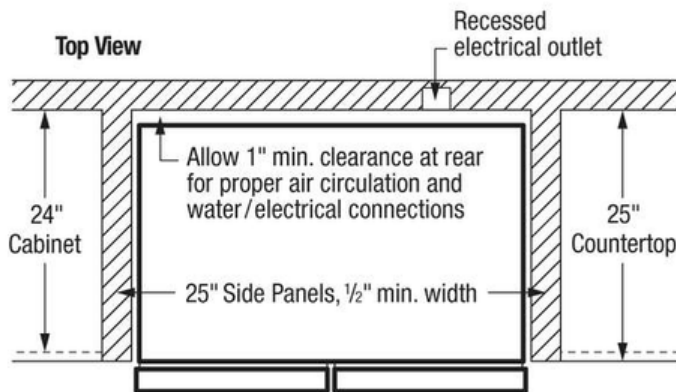

### "Built-In Look" Cutout Dimensions

(A) 70 1/4" (B) 33" (C) 25"

Note: For planning purposes only. Always consult local and national electric, gas and plumbing codes.

Refer to Product Installation Guide for detailed installation instructions on the web at [frigidaire.com](http://frigidaire.com) / [frigidaire.ca](http://frigidaire.ca)