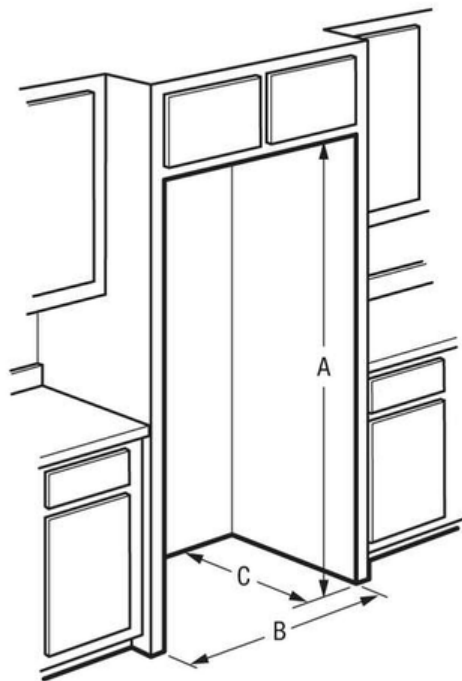

### "Built-In Look" Cutout Dimensions

(A) 70 1/4" (B) 33" (C) 25"

Note: For planning purposes only. Always consult local and national electric, gas and plumbing codes.

Refer to Product Installation Guide for detailed installation instructions on the web at [frigidaire.com](http://frigidaire.com) / [frigidaire.ca](http://frigidaire.ca)