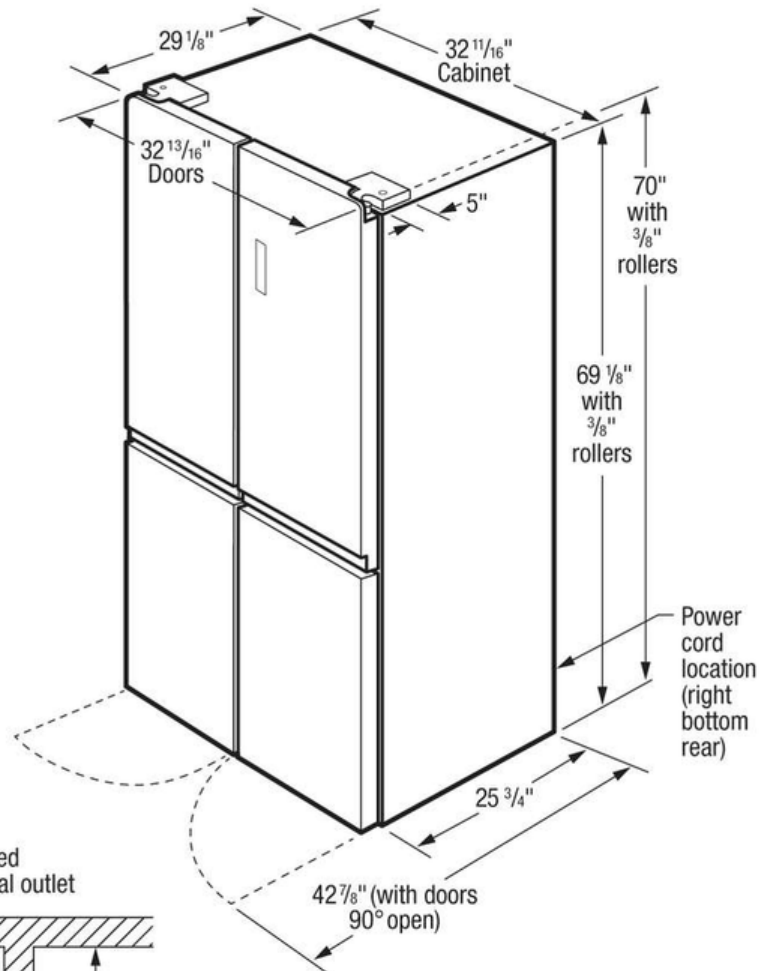

### "Built-In Look" Cutout Dimensions

(A) 70 1/4" (B) 33" (C) 25"

Note: For planning purposes only. Always consult local and national electric, gas and plumbing codes.

Refer to Product Installation Guide for detailed installation instructions on the web at [frigidaire.com](http://frigidaire.com) / [frigidaire.ca](http://frigidaire.ca)