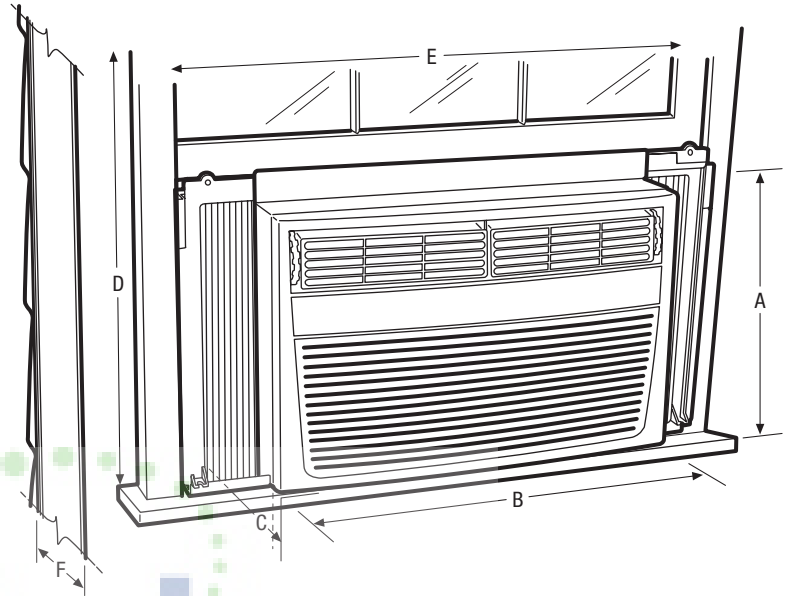

Product Dimensions

Height	18-5/8"
Width	26-1/2"
Depth (with Front)	25" (26-1/2")

More Easy-To-Use Features

Energy and Cost Savings

The unit operates at a low voltage – conserving energy and saving you money.

24 Hour On/Off Timer

ENERGY STAR®

Available in:

White (W)

Performance	BTUs
Cool	25,000 / 24,700

Features	
BTU (Cool)	25,000 / 24,700
Dehumidification (Pints/Hour)	8.0
Cool Area (Sq. Ft.)	1,672
Energy Efficiency Ratio	9.4
Electrical	
Volts	230 / 208
Amps (Cool)	12.0 / 13.0
Watts (Cool)	2,660 / 2,630
Length of Power Cord (Min./Max.)	5' / 6'
Plug Type (NEMA)*	LCDI (C)
Features	
Electronic Controls	Ready-Select™ Controls
Fan Speeds (Cool / Fan)	3 / 3
Low Voltage Start-Up	Yes
Auto Cool Function	Yes
Energy Save	Yes
Sleep Mode	Yes
Filter Check	Yes
24 Hour On / Off Timer	Yes
Clean Air Ionizer	Yes
Remote Control	Full-Function
Air CFM (High / Med / Low)	529 / 490 / 449
Air Direction Control	Auger Multi-Direction
Fresh Air / Exhaust Vent / Closed	Yes / Yes / Yes
Filter Type	Antimicrobial Mesh
Filter Access	Tilt-Out
Slide-Out Chassis	Yes
Cabinet Louvers	Yes
Rear Grille	Yes
Window Mounting Kit (Included)	Pleated Quick Mount
Certifications	
ENERGY STAR*	Yes
Performance	AHAM
Specifications	
Refrigeration	R410a
Shipping Weight (Approx.)	165 Lbs.

Product Dimensions	
A - Height	18-5/8"
B - Width	26-1/2"
C - Depth (with Front)	25" (26-1/2")

Window Dimensions	
D - Height (Min.)	19-1/2"
E - Width (Min./Max.)	31" / 42"
Wall Cutout Dimensions	
F - Max. Wall Thickness	10"
Height	19"
Width	26-3/4"