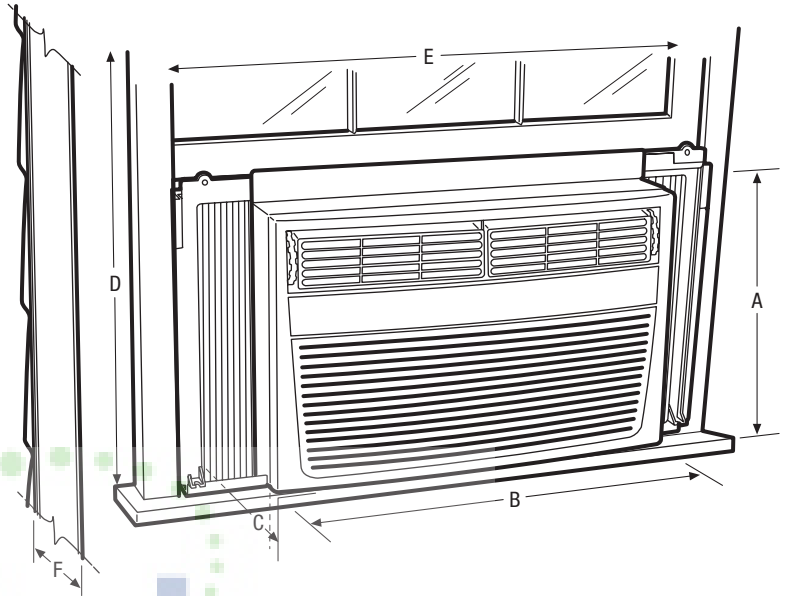

Product Dimensions

Height	18-5/8"
Width	26-1/2"
Depth (with Front)	25" (26-1/2")

More Easy-To-Use Features

Energy and Cost Savings

The unit operates at a low voltage – conserving energy and saving you money.

24 Hour On/Off Timer

ENERGY STAR®

Available in:

White (W)

Performance	BTUs
Cool	22,000 / 21,600

Features	
BTU (Cool)	22,000/21,600
Dehumidification (Pints/Hour)	7.2
Cool Area (Sq. Ft.)	1,435
Energy Efficiency Ratio	9.4
Electrical	
Volts	230/208
Amps (Cool)	10.8/11.3
Watts (Cool)	2,340/2,330
Length of Power Cord (Min./Max.)	5' / 6'
Plug Type (NEMA)*	LCDI (B)
Features	
Electronic Controls	Ready-Select™ Controls
Fan Speeds (Cool / Fan)	3 / 3
Low Voltage Start-Up	Yes
Auto Cool Function	Yes
Energy Save	Yes
Sleep Mode	Yes
Filter Check	Yes
24 Hour On / Off Timer	Yes
Clean Air Ionizer	Yes
Remote Control	Full-Function
Air CFM (High / Med / Low)	529 / 490 / 449
Air Direction Control	Auger Multi-Direction
Fresh Air / Exhaust Vent / Closed	Yes / Yes / Yes
Filter Type	Antimicrobial Mesh
Filter Access	Tilt-Out
Slide-Out Chassis	Yes
Cabinet Louvers	Yes
Rear Grille	Yes
Window Mounting Kit (Included)	Pleated Quick Mount
Certifications	
ENERGY STAR*	Yes
Performance	AHAM
Specifications	
Refrigeration	R410a
Shipping Weight (Approx.)	163 Lbs.

Product Dimensions	
A - Height	18-5/8"
B - Width	26-1/2"
C - Depth (with Front)	25" (26-1/2")

Window Dimensions	
D - Height (Min.)	19-1/2"
E - Width (Min./Max.)	31" / 42"
Wall Cutout Dimensions	
F - Max. Wall Thickness	10"
Height	19"
Width	26-3/4"