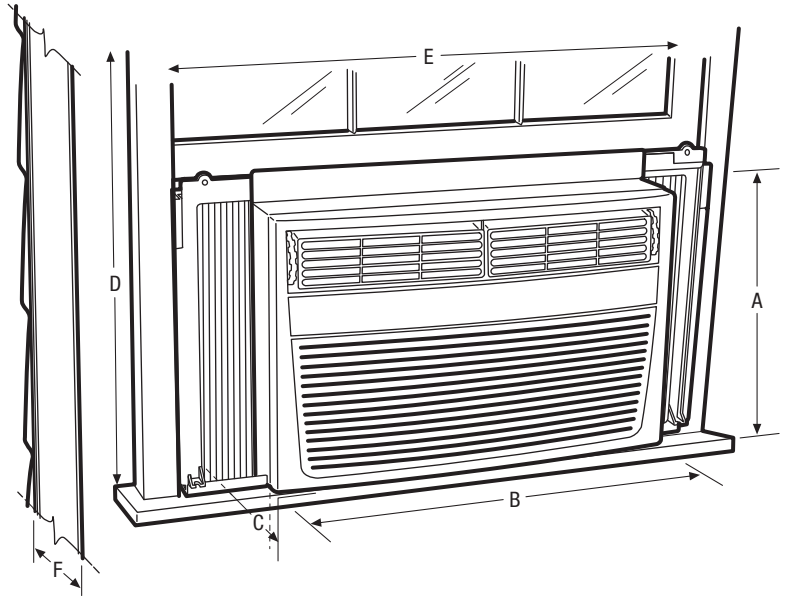

Performance	
BTU (Cool)	18,500/18,200
Dehumidification (Pints/Hour)	5.5
Cool Area (Sq. Ft.)	1,170
Energy Efficiency Ratio	10.7
Electrical	
Volts	230/208
Amps (Cool)	7.9/8.6
Watts (Cool)	1,730/1,700
Length of Power Cord (Min./Max.)	5'/6'
Plug Type (NEMA)*	LCDI (B)
Features	
Electronic Controls	Ready-Select™ Controls
Fan Speeds (Cool/Fan)	3/3
Low Voltage Start-Up	Yes
Auto Cool Function	Yes
Energy Save	Yes
Sleep Mode	Yes
Filter Check	Yes
24 Hour On/Off Timer	Yes
Clean Air Ionizer	Yes
Remote Control	Full-Function Remote T'Stat
Air CFM (High/Med/Low)	458/405/344
Air Direction Control	4-Way
Fresh Air/Exhaust Vent/Closed	Yes/Yes/Yes
Filter Type	Antimicrobial Mesh
Filter Access	Tilt-Out
Slide-Out Chassis	Yes
Cabinet Louvers	Yes
Rear Grille	Yes
Window Mounting Kit (Included)	Pleated Quick Mount
Certifications	
ENERGY STAR®	Yes
Performance	AHAM
Specifications	
Refrigerant	R410a
Shipping Weight (Approx.)	124 Lbs.

NOTE: For planning purposes only. Always consult local and national electric codes. Refer to Product Installation Guide for detailed installation instructions on the web at frigidaire.com.

Product Dimensions	
A - Height	17-1/16"
B - Width	23-5/8"
C - Depth	25-3/8"

Window Dimensions	
D - Height (Min.)	18-1/2"
E - Width (Min./Max.)	26-1/2" / 40-1/2"
Wall Cutout Dimensions	
F - Max. Wall Thickness	8"
Height	18"
Width	23-5/16"

Accessories information available on the web at frigidaire.com

FRIGIDAIRE

USA • 10200 David Taylor Drive • Charlotte, NC 28262 • 1-800-FRIGIDAIRE • frigidaire.com
CANADA • 5855 Terry Fox Way • Mississauga, ON L5V 3E4 • 1-800-265-8352 • frigidaire.ca
FRA186MT2 10/10