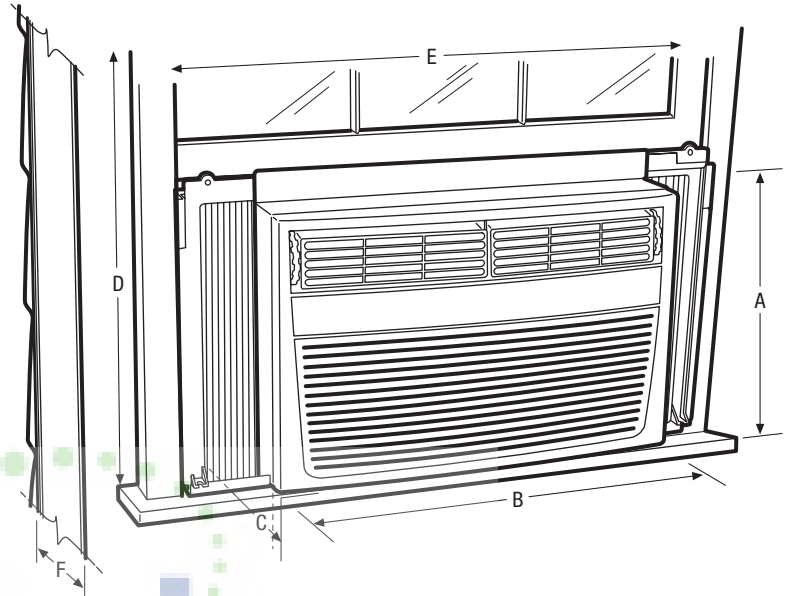

Product Dimensions

Height	17-3/4"
Width	23-5/8"
Depth (with Front)	20" (21-3/8")

More Easy-To-Use Features

Energy and Cost Savings

The unit operates at a low voltage – conserving energy and saving you money.

24 Hour On/Off Timer

ENERGY STAR®

Available in:

White (W)

Performance	BTUs
Cool	15,100

Features	
BTU (Cool)	15,100
Dehumidification (Pints/Hour)	3.8
Cool Area (Sq. Ft.)	900
Energy Efficiency Ratio	10.7
Electrical	
Volts	115
Amps (Cool)	12.0
Watts (Cool)	1,410
Length of Power Cord (Min./Max.)	5' / 6'
Plug Type (NEMA)*	LCDI (A)
Features	
Electronic Controls	Ready-Select™ Controls
Fan Speeds (Cool/Fan)	3/3
Low Voltage Start-Up	Yes
Auto Cool Function	Yes
Energy Save	Yes
Sleep Mode	Yes
Filter Check	Yes
24 Hour On/Off Timer	Yes
Clean Air Ionizer	Yes
Remote Control	Full-Function
Air CFM (High/Med/Low)	362/317/282
Air Direction Control	4-Way
Fresh Air/Exhaust Vent/Closed	Yes/Yes/Yes
Filter Type	Antimicrobial Mesh
Filter Access	Tilt-Out
Slide-Out Chassis	Yes
Cabinet Louvers	Yes
Rear Grille	Yes
Window Mounting Kit (Included)	Pleated Quick Mount
Certifications	
ENERGY STAR*	Yes
Performance	AHAM
Specifications	
Refrigeration	R410a
Shipping Weight (Approx.)	128 Lbs.

Product Dimensions	
A - Height	17-3/4"
B - Width	23-5/8"
C - Depth (with Front)	20" (21-3/8")

Window Dimensions	
D - Height (Min.)	18-1/2"
E - Width (Min./Max.)	26-1/2" / 40-1/2"
Wall Cutout Dimensions	
F - Max. Wall Thickness	8"
Height	18"
Width	24"