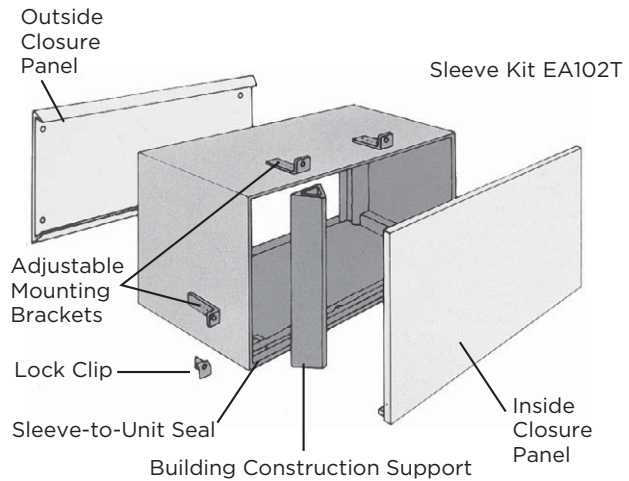

Performance	
BTU (Cool)	14,000/13,600
BTU (Heat)	10,600/8,600
Dehumidification (Pints/Hour)	4.3
Cool Area (Sq. Ft.)	640
Energy Efficiency Ratio	9.0
Electrical	
Volts	230/208
Amps (Cool)	7.0/7.9
Amps (Heat)	15.7/14.4
Watts (Cool)	1,550/1,520
Watts (Heat)	3,450/2,800
Length of Power Cord	6'
Plug Type (NEMA)*	LCDI (C)
Features	
Electronic Controls	Ready-Select™ Controls
Fan Speeds (Cool/Fan/Heat)	3/3/3
Low Voltage Start-Up	Yes
Auto Cool Function	Yes
Energy Save	Yes
Sleep Mode	Yes
Filter Check	Yes
24 Hour On/Off Timer	Yes
Clean Air Ionizer	
Remote Control	Full-Function with Heat
Air CFM (High/Med/Low)	302/279/252
Air Direction Control	4-Way
Fresh Air/Exhaust Vent/Closed	No/No/Yes
Filter Type	Antimicrobial Mesh
Filter Access	Slide-Out
Slide-Out Chassis	
Cabinet Louvers	
Rear Grille	Yes
Window Mounting Kit	Universal Trim Kit
Optional Accessories	
Window Mount Kit	EA102T
Outside Grille	EA109T
Certifications	
Performance	AHAM
Specifications	
Refrigerant	R410a
Shipping Weight (Approx.)	97 Lbs.

*Plug Type (NEMA)
(C) 6-20P

NOTE: For planning purposes only. Always consult local and national electric codes. Refer to Product Installation Guide for detailed installation instructions on the web at frigidaire.com.

Product Dimensions	
A - Height	14-1/2"
B - Width	24"
C - Depth	20-1/2"
D - Max. Wall Thickness	18"

Wall Cutout Dimensions	
Height	15-1/4"
Width	25-1/2"

Accessories information available on the web at frigidaire.com