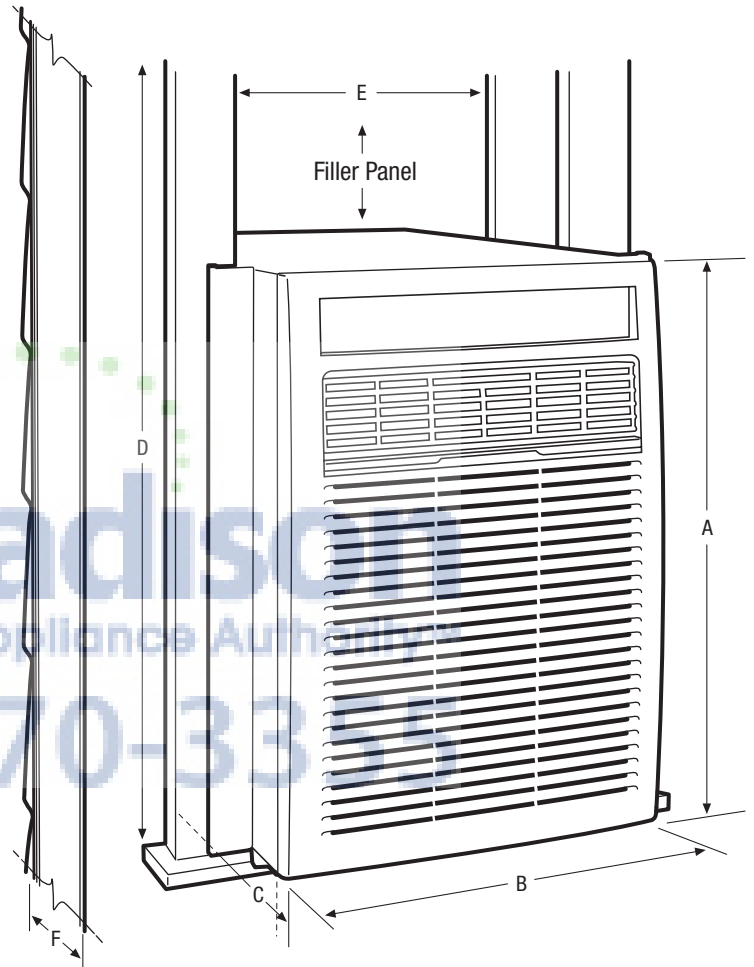

P
R
E
L
I
M
I
N
A
R
Y

Features	
BTU (Cool)	12,000
Dehumidification (Pints/Hour)	3.6
Cool Area (Sq. Ft.)	640
Energy Efficiency Ratio	9.5
Electrical	
Volts	115
Amps (Cool)	12.0
Watts (Cool)	1,260
Length of Power Cord (Min./Max.)	6' / 6-1/2'
Plug Type (NEMA)*	LCDI (A)
Features	
Electronic Controls	Ready-Select™ Controls
Fan Speeds (Cool/Fan)	3/3
Low Voltage Start-Up	Yes
Auto Cool Function	Yes
Energy Save	Yes
Sleep Mode	Yes
Filter Check	Yes
24 Hour On/Off Timer	Yes
Clean Air Ionizer	
Remote Control	Full-Function
Air CFM (High/Med/Low)	500/TBD/TBD
Air Direction Control	4-Way
Fresh Air/Exhaust Vent/Closed	No/Yes/Yes
Filter Type	Antimicrobial Mesh
Filter Access	Slide-Out
Slide-Out Chassis	
Cabinet Louvers	Yes
Rear Grille	Yes
Window Mounting Kit	Easy Mount/High
Certifications	
Performance	AHAM
Specifications	
Refrigeration	R410a
Shipping Weight (Approx.)	100 Lbs.

AjMadison
Your Appliance Authority
800-570-3355

NOTE: Always consult local and national electric codes. Refer to Product Installation Guide for detailed installation instructions on the web at frigidaire.com.

Product Dimensions	
A - Height	20-1/4"
B - Width	14-1/5"
C - Depth (with Front)	23" (24-1/2")

Window Dimensions	
D - Height (Min.)	21-1/2" / 40"
E - Width (Min./Max.)	15-1/2" / TBD
Wall Cutout Dimensions	
F - Max. Wall Thickness	8-1/2"