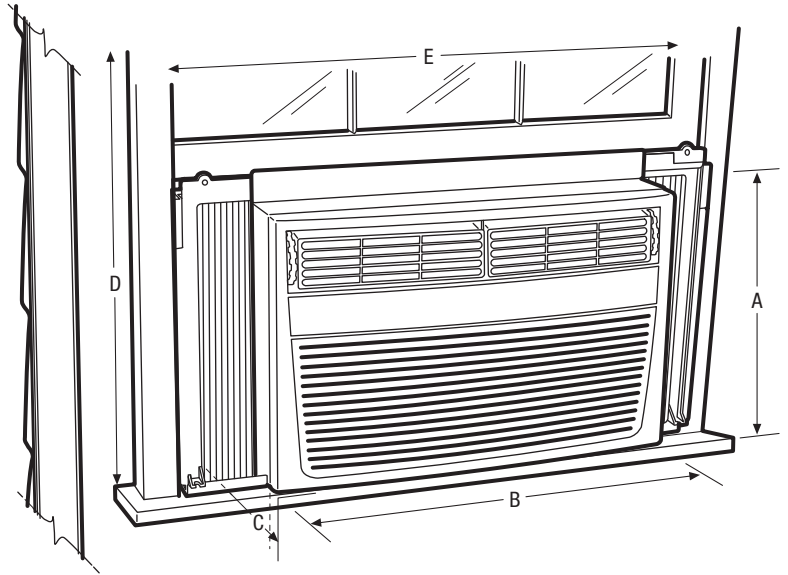

Performance	
BTU (Cool)	10,000
Dehumidification (Pints/Hour)	2.7
Cool Area (Sq. Ft.)	500
Energy Efficiency Ratio	9.8
Electrical	
Volts	115
Amps (Cool)	9.4
Watts (Cool)	1,020
Length of Power Cord (Min./Max.)	6' / 6.5'
Plug Type (NEMA)*	LCDI (A)
Features	
Electronic Controls	Ready-Select™ Controls
Fan Speeds (Cool / Fan)	3 / 3
Low Voltage Start-Up	Yes
Auto Cool Function	Yes
Energy Save	Yes
Sleep Mode	Yes
Filter Check	Yes
24 Hour On / Off Timer	Yes
Clean Air Ionizer	
Remote Control	Full-Function
Air CFM (High / Med / Low)	289 / 260 / 231
Air Direction Control	8-Way
Fresh Air / Exhaust Vent / Closed	Yes / Yes / Yes
Filter Type	Antimicrobial Mesh
Filter Access	Tilt-Out
Slide-Out Chassis	
Cabinet Louvers	Yes
Rear Grille	
Window Mounting Kit (Included)	Pleated Quick Mount
Certifications	
Performance	AHAM
Specifications	
Refrigerant	R410a
Shipping Weight (Approx.)	68 Lbs.

NOTE: For planning purposes only. Always consult local and national electric codes. Refer to Product Installation Guide for detailed installation instructions on the web at frigidaire.com.

Product Dimensions		Window Dimensions	
A - Height	16-3/4"	D - Height (Min.)	15-1/2"
B - Width	22-1/4"	E - Width (Min./Max.)	23" / 36"
C - Depth	21-3/8"		

Accessories information available on the web at frigidaire.com

FRIGIDAIRE

USA • 10200 David Taylor Drive • Charlotte, NC 28262 • 1-800-FRIGIDAIRE • frigidaire.com
CANADA • 5855 Terry Fox Way • Mississauga, ON L5V 3E4 • 1-800-265-8352 • frigidaire.ca
FRA103BT1 10/10

© 2010 Electrolux Home Products, Inc.

Specifications subject to change. Printed in the U.S.A.