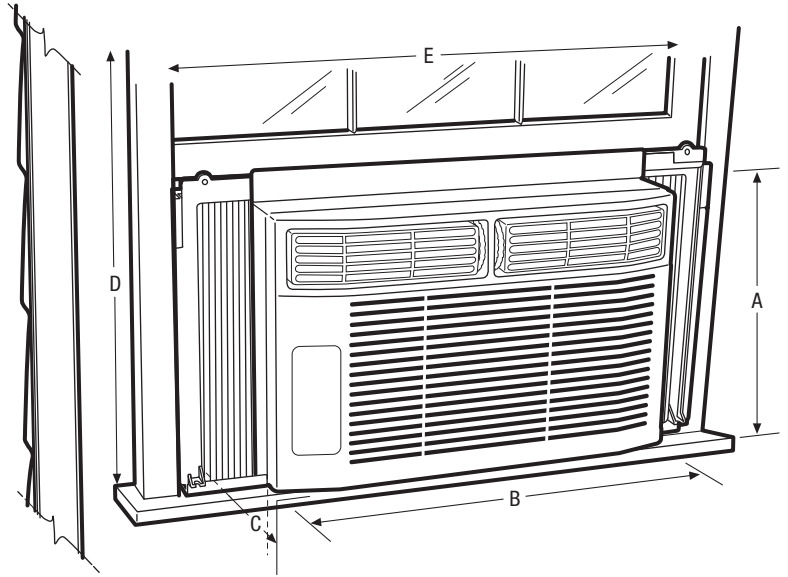

Home Comfort

FRA102BT1

Compact Air Conditioner

Product Dimensions

Height	16-3/4"
Width	22-1/4"
Depth (with Front)	21-3/8"

More Easy-To-Use Features

Effortless™ Restart

Automatically resumes operating at its previous settings when power is restored to your unit.

Power Cord

Comes with an extra long three-prong cord that makes extension cords unnecessary.

SpaceWise® Adjustable Design

Optional Side Panels extend so you can adjust your unit to fit your window.

Performance	BTUs
Cool	10,000

Quickly cool a room on hot days.

Comfort Control Design

Easily control the direction of your cool air, wherever your unit is.

Performance	
BTU (Cool)	10,000
Dehumidification (Pints/Hour)	2.7
Cool Area (Sq. Ft.)	500
Energy Efficiency Ratio	9.8
Electrical	
Volts	115
Amps (Cool)	9.4
Watts (Cool)	1,020
Length of Power Cord (Min./Max.)	6' / 6.5'
Plug Type (NEMA)*	LCDI (A)
Features	
Controls	Mechanical
Fan Speeds (Cool/Fan)	3/3
Low Voltage Start-Up	Yes
Auto Cool Function	
Energy Save	
Sleep Mode	
Filter Check	
24 Hour On/Off Timer	
Clean Air Ionizer	
Remote Control	
Air CFM (High/Med/Low)	289/260/231
Air Direction Control	8-Way
Fresh Air/Exhaust Vent/Closed	No/Yes/Yes
Filter Type	Antimicrobial Mesh
Filter Access	Tilt-Out
Slide-Out Chassis	
Cabinet Louvers	Yes
Rear Grille	
Window Mounting Kit (Included)	Pleated Quick Mount
Certifications	
Performance	AHAM
Specifications	
Refrigerant	R410a
Shipping Weight (Approx.)	68 Lbs.