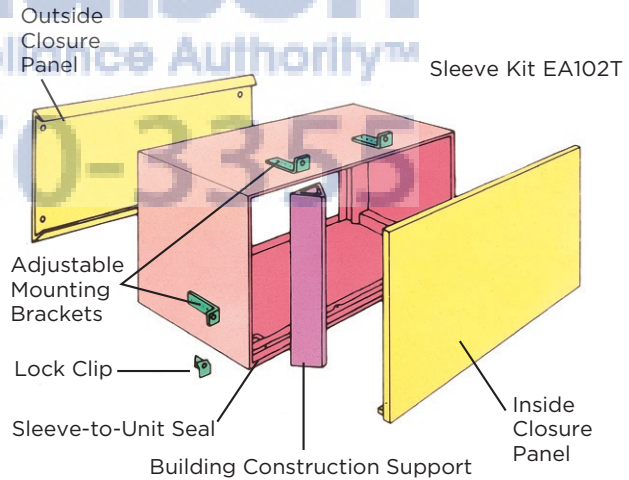

SpaceWise™ Adjustable Design

Optional Side Panels extend so you can adjust your unit to fit your window.

24 Hour On/Off Timer

Available in:

White
(W)

Performance	BTUs
Cool	8,000
Heat	4,200

PRELIMINARY

Features	
BTU (Cool)	8,000
BTU (Heat)	4,200
Dehumidification (Pints/Hour)	1.8
Cool Area (Sq. Ft.)	350
Energy Efficiency Ratio	9.4
Electrical	
Volts	115
Amps (Cool)	7.4
Amps (Heat)	11.5
Watts (Cool)	850
Watts (Heat)	1,250
Length of Power Cord	5.9'
Plug Type (NEMA)*	LCDI (A)
Features	
Electronic Controls	Ready-Select™ Controls
Fan Speeds (Cool/Fan/Heat)	3/3/3
Low Voltage Start-Up	Yes
Auto Cool Function	Yes
Energy Save	Yes
Sleep Mode	Yes
Filter Check	Yes
24 Hour On/Off Timer	Yes
Clean Air Ionizer	
Remote Control	Full-Function with Heat
Air CFM (High/Med/Low)	294/TBD/TBD
Air Direction Control	4-Way
Fresh Air/Exhaust Vent/Closed	No/No/Yes
Filter Type	Antimicrobial Mesh
Filter Access	Slide-Out
Slide-Out Chassis	
Cabinet Louvers	
Rear Grille	Yes
Window Mounting Kit	Universal Trim Kit
Optional Accessories	
Window Mount Kit	EA102T
Outside Grille	EA109T
Certifications	
Performance	AHAM
Specifications	
Refrigeration	R410a
Shipping Weight (Approx.)	79 Lbs.

Through-The-Wall Builder Sleeve

Dimensions	EA102T
Cabinet Height	TBD
Cabinet Width	TBD
Cabinet Depth	TBD
Carton Height	TBD
Carton Width	TBD
Carton Depth	TBD
Unit Weight	TBD
Shipping Weight	TBD

*Plug Type (NEMA)
(A) 5-15P