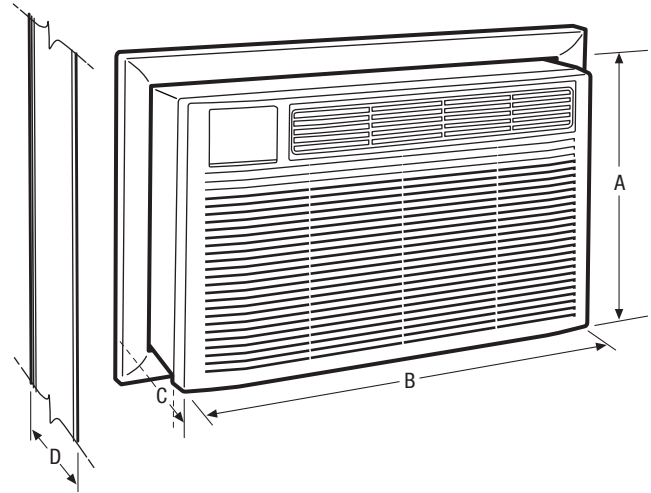

SpaceWise™ Adjustable Design

Optional Side Panels extend so you can adjust your unit to fit your window.

24 Hour On/Off Timer

Available in:

White
(W)

Performance	BTUs
Cool	8,000
Heat	4,200

PRELIMINARY

Features	
BTU (Cool)	8,000
BTU (Heat)	4,200
Dehumidification (Pints/Hour)	1.8
Cool Area (Sq. Ft.)	350
Energy Efficiency Ratio	9.4
Electrical	
Volts	115
Amps (Cool)	7.4
Amps (Heat)	11.5
Watts (Cool)	850
Watts (Heat)	1,250
Length of Power Cord	5.9'
Plug Type (NEMA)*	LCDI (A)
Features	
Electronic Controls	Ready-Select™ Controls
Fan Speeds (Cool/Fan/Heat)	3/3/3
Low Voltage Start-Up	Yes
Auto Cool Function	Yes
Energy Save	Yes
Sleep Mode	Yes
Filter Check	Yes
24 Hour On/Off Timer	Yes
Clean Air Ionizer	
Remote Control	Full-Function with Heat
Air CFM (High/Med/Low)	294/TBD/TBD
Air Direction Control	4-Way
Fresh Air/Exhaust Vent/Closed	No/No/Yes
Filter Type	Antimicrobial Mesh
Filter Access	Slide-Out
Slide-Out Chassis	
Cabinet Louvers	
Rear Grille	Yes
Window Mounting Kit	Universal Trim Kit
Optional Accessories	
Window Mount Kit	EA102T
Outside Grille	EA109T
Certifications	
Performance	AHAM
Specifications	
Refrigeration	R410a
Shipping Weight (Approx.)	79 Lbs.

NOTE: Always consult local and national electric codes. Refer to Product Installation Guide for detailed installation instructions on the web at frigidaire.com.

Product Dimensions	
A - Height	14-1/2"
B - Width	24"
C - Depth (with Front)	19" (20-1/2")
D - Max. Wall Thickness	18"