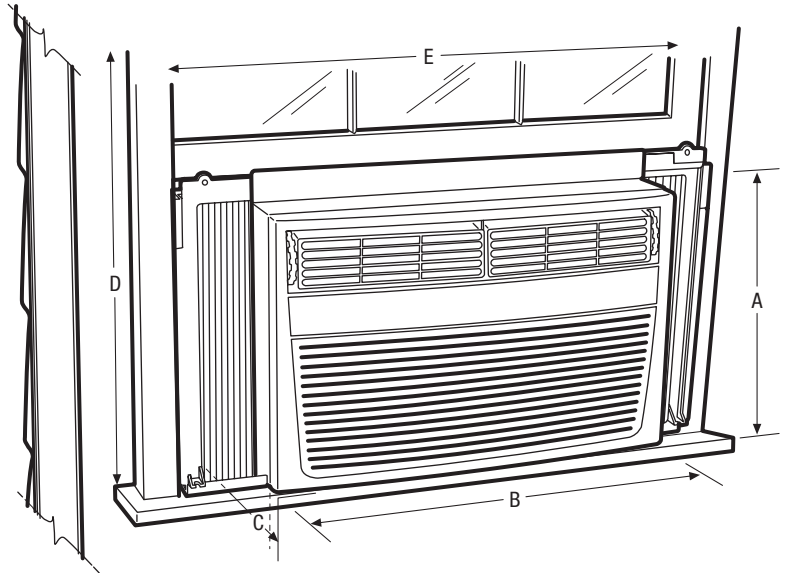

Performance	
BTU (Cool)	8,000
Dehumidification (Pints/Hour)	1.7
Cool Area (Sq. Ft.)	350
Energy Efficiency Ratio	10.8
Electrical	
Volts	115
Amps (Cool)	7.0
Watts (Cool)	740
Length of Power Cord (Min./Max.)	6' / 6.5'
Plug Type (NEMA)*	LCDI (A)
Features	
Electronic Controls	Ready-Select™ Controls
Fan Speeds (Cool/Fan)	3/3
Low Voltage Start-Up	Yes
Auto Cool Function	Yes
Energy Save	Yes
Sleep Mode	Yes
Filter Check	Yes
24 Hour On/Off Timer	
Clean Air Ionizer	Yes
Remote Control	Full-Function Remote T'Stat
Air CFM (High/Med/Low)	217/176/147
Air Direction Control	8-Way
Fresh Air/Exhaust Vent/Closed	No/No/Yes
Filter Type	Antimicrobial Mesh
Filter Access	Tilt-Out
Slide-Out Chassis	
Cabinet Louvers	Yes
Rear Grille	
Window Mounting Kit (Included)	Pleated Quick Mount
Certifications	
ENERGY STAR®	Yes
Performance	AHAM
Specifications	
Refrigerant	R410a
Shipping Weight (Approx.)	55 Lbs.

NOTE: For planning purposes only. Always consult local and national electric codes. Refer to Product Installation Guide for detailed installation instructions on the web at frigidaire.com.

Product Dimensions		Window Dimensions	
A - Height	14-11/16"	D - Height (Min.)	14"
B - Width	21-13/16"	E - Width (Min./Max.)	23" / 36"
C - Depth	18-1/8"		

Accessories information available on the web at frigidaire.com

FRIGIDAIRE

USA • 10200 David Taylor Drive • Charlotte, NC 28262 • 1-800-FRIGIDAIRE • frigidaire.com
CANADA • 5855 Terry Fox Way • Mississauga, ON L5V 3E4 • 1-800-265-8352 • frigidaire.ca
FRA086AT7 10/10