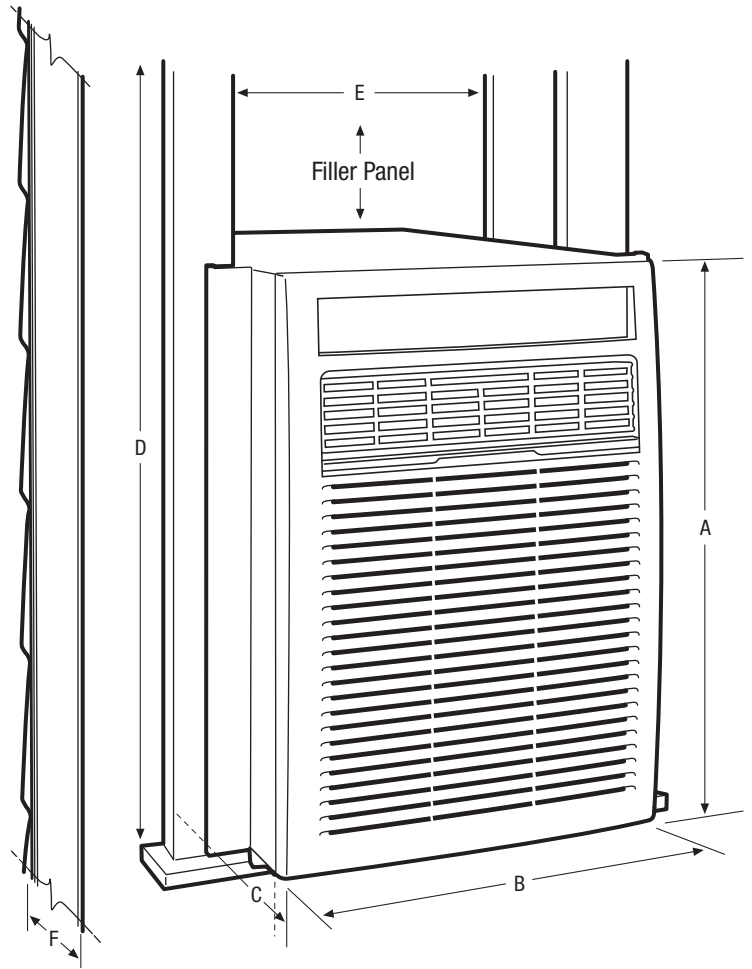

Performance	
BTU (Cool)	8,000
Dehumidification (Pints/Hour)	3.0
Cool Area (Sq. Ft.)	350
Energy Efficiency Ratio	10.5
Electrical	
Volts	115
Amps (Cool)	7.0
Watts (Cool)	760
Length of Power Cord (Min./Max.)	6' / 6-1/2'
Plug Type (NEMA)*	LCDI (A)
Features	
Electronic Controls	Ready-Select™ Controls
Fan Speeds (Cool/Fan)	3/3
Low Voltage Start-Up	Yes
Auto Cool Function	Yes
Energy Save	Yes
Sleep Mode	Yes
Filter Check	Yes
24 Hour On/Off Timer	Yes
Clean Air Ionizer	
Remote Control	Full-Function
Air CFM (High/Med/Low)	263/228/199
Air Direction Control	4-Way
Fresh Air/Exhaust Vent/Closed	No/Yes/Yes
Filter Type	Antimicrobial Mesh
Filter Access	Slide-Out
Slide-Out Chassis	
Cabinet Louvers	Yes
Rear Grille	Yes
Window Mounting Kit	High
Certifications	
ENERGY STAR®	Yes
Performance	AHAM
Specifications	
Refrigerant	R410a
Shipping Weight (Approx.)	78 Lbs.

NOTE: For planning purposes only. Always consult local and national electric codes. Refer to Product Installation Guide for detailed installation instructions on the web at frigidaire.com.

Product Dimensions		Window Dimensions	
A - Height	20-1/4"	D - Height (Min.)	21-1/2" / 40"
B - Width	14-3/16"	E - Width	15-1/2"
C - Depth	23"	Wall Cutout Dimensions	
		F - Max. Wall Thickness	8-1/2"

Accessories information available on the web at frigidaire.com