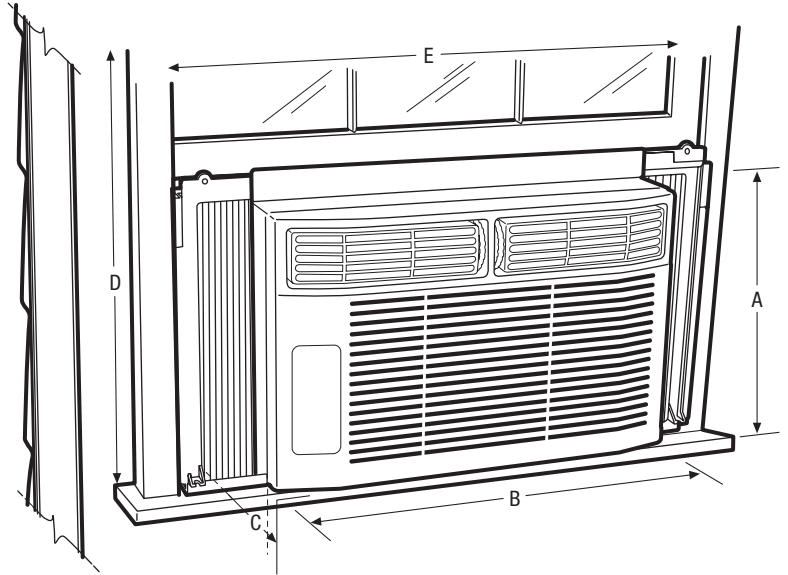

Performance	
BTU (Cool)	8,000
Dehumidification (Pints/Hour)	1.7
Cool Area (Sq. Ft.)	350
Energy Efficiency Ratio	9.8
Electrical	
Volts	115
Amps (Cool)	7.4
Watts (Cool)	815
Length of Power Cord (Min./Max.)	6' / 6.5'
Plug Type (NEMA)*	LCDI (A)
Features	
Electronic Controls	Mechanical
Fan Speeds (Cool/Fan)	3/3
Low Voltage Start-Up	Yes
Auto Cool Function	
Energy Save	
Sleep Mode	
Filter Check	
24 Hour On/Off Timer	
Clean Air Ionizer	
Remote Control	
Air CFM (High/Med/Low)	217/176/147
Air Direction Control	8-Way
Fresh Air/Exhaust Vent/Closed	No/No/Yes
Filter Type	Antimicrobial Mesh
Filter Access	Tilt-Out
Slide-Out Chassis	
Cabinet Louvers	Yes
Rear Grille	
Window Mounting Kit	Pleated Quick Mount
Certifications	
Performance	AHAM
Specifications	
Refrigerant	R410a
Shipping Weight (Approx.)	53 Lbs.

NOTE: For planning purposes only. Always consult local and national electric codes. Refer to Product Installation Guide for detailed installation instructions on the web at frigidaire.com.

Product Dimensions		Window Dimensions	
A - Height	14-11/16"	D - Height (Min.)	14"
B - Width	21-13/16"	E - Width (Min./Max.)	23" / 36"
C - Depth	18-1/8"		

Accessories information available on the web at frigidaire.com

FRIGIDAIRE

USA • 10200 David Taylor Drive • Charlotte, NC 28262 • 1-800-FRIGIDAIRE • frigidaire.com
CANADA • 5855 Terry Fox Way • Mississauga, ON L5V 3E4 • 1-800-265-8352 • frigidaire.ca

FRA082AT7 10/10

© 2010 Electrolux Home Products, Inc.

Specifications subject to change. Printed in the U.S.A.