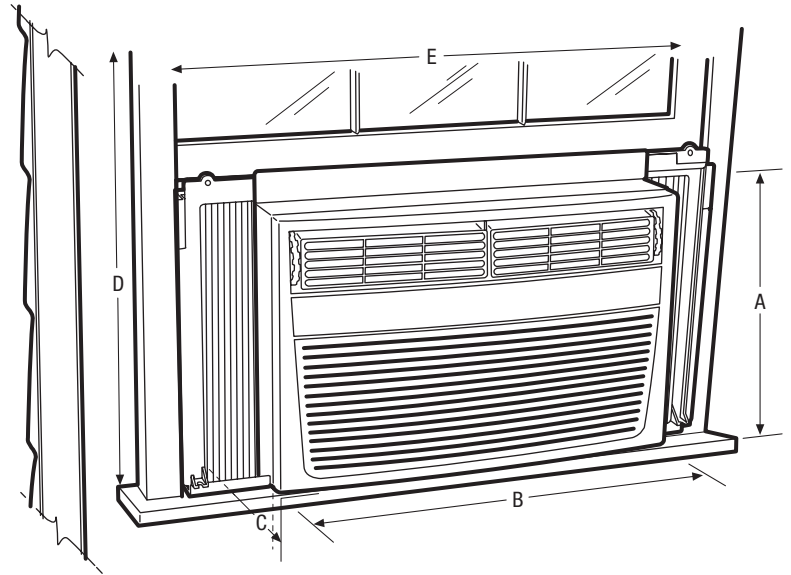

Performance	
BTU (Cool)	6,000
Dehumidification (Pints/Hour)	1.3
Cool Area (Sq. Ft.)	216
Energy Efficiency Ratio	10.7
Electrical	
Volts	115
Amps (Cool)	5.4
Watts (Cool)	560
Length of Power Cord (Min./Max.)	6' / 6.5'
Plug Type (NEMA)	LCDFI (5-15P)
Features	
Electronic Controls	Ready-Select® Controls
Fan Speeds (Cool / Fan)	3 / 3
Low Voltage Start-Up	Yes
Auto Cool Function	Yes
Energy Save	Yes
Sleep Mode	Yes
Filter Check	Yes
24-Hour On / Off Timer	Yes
Clean Air Ionizer	Yes
Remote Control	Full-Function
Air CFM (High / Med / Low)	176 / 153 / 123
Air Direction Control	8-Way
Fresh Air / Exhaust Vent / Closed	No / No / Yes
Filter Type	Antibacterial Mesh
Filter Access	Tilt-Out
Slide-Out Chassis	
Window Mounting Kit (Included)	Pleated Quick Mount
Warranty¹	Yes
Certifications	
ENERGY STAR®	Yes
Performance	AHAM
Specifications	
Refrigerant	R410a
Shipping Weight (Approx.)	51 Lbs.

¹Warranty 5 year sealed system / 1 year full parts and labor.

NOTE: For planning purposes only. Always consult local and national electric codes. Refer to Product Installation Guide for detailed installation instructions on the web at frigidaire.com.

Product Dimensions		Window Dimensions	
A - Height	13-2/5"	D - Height (Min.)	14"
B - Width	18-1/2"	E - Width (Min./Max.)	23" / 36"
C - Depth	15-1/2"		

Accessories information available on the web at frigidaire.com

FRIGIDAIRE

USA • 10200 David Taylor Drive • Charlotte, NC 28262 • 1-800-FRIGIDAIRE • frigidaire.com
CANADA • 5855 Terry Fox Way • Mississauga, ON L5V 3E4 • 1-800-265-8352 • frigidaire.ca

FRA065AT7 04/11

© 2011 Electrolux Home Products, Inc.

Specifications subject to change.
Printed in the U.S.A.