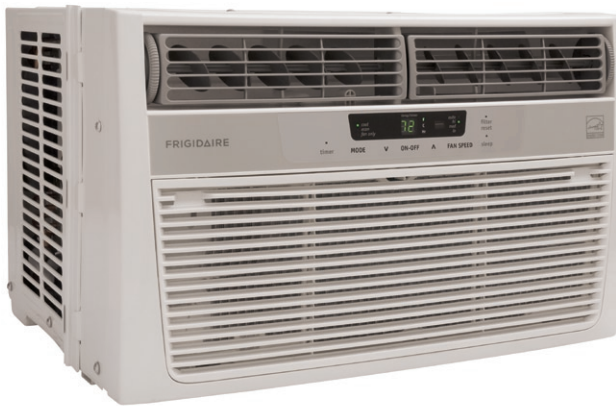

Home Comfort

FRA065AT7

Mini Compact Air Conditioner

Product Dimensions

Height	13-2/5"
Width	18-1/2"
Depth	15-1/2"

More Easy-To-Use Features

Energy and Cost Savings

The unit operates at a low voltage – conserving energy and saving you money.

Multi-Speed Fan

Features three different fan speeds, for more cooling flexibility.

Sleep Mode

Quiet operation keeps you cool without keeping you awake. Plus, Sleep Mode gradually increases room temperature after being activated.

Quickly Cools

Quickly cool a room on hot days.

Comfort Control Design

Easily control the direction of your cool air, wherever your unit is.

Effortless™ Restart

Automatically resumes operating at its previous settings when power is restored to your unit.

Clean Filter Alert

Notifies you when your filter needs to be cleaned.

Power Cord

Comes with an extra long three-prong cord that makes extension cords unnecessary.

SpaceWise® Adjustable Design Optional Side Panels