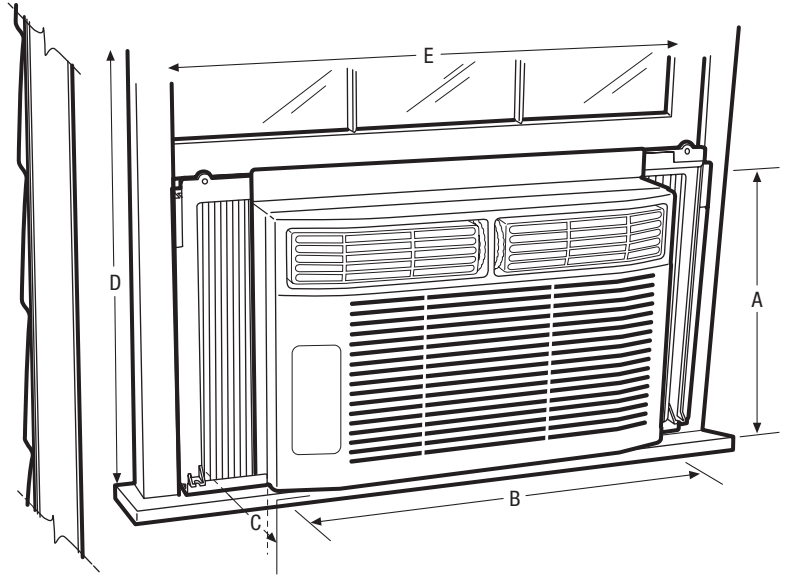

Performance	
BTU (Cool)	6,000
Dehumidification (Pints/Hour)	1.3
Cool Area (Sq. Ft.)	216
Energy Efficiency Ratio	9.7
Electrical	
Volts	115
Amps (Cool)	6.1
Watts (Cool)	620
Length of Power Cord (Min./Max.)	6' / 6.5'
Plug Type (NEMA)*	LCDI (A)
Features	
Electronic Controls	Mechanical
Fan Speeds (Cool/Fan)	2/2
Low Voltage Start-Up	Yes
Auto Cool Function	
Energy Save	
Sleep Mode	
Filter Check	
24 Hour On/Off Timer	
Clean Air Ionizer	
Remote Control	
Air CFM (High/Med/Low)	176/153/123
Air Direction Control	8-Way
Fresh Air/Exhaust Vent/Closed	No/No/Yes
Filter Type	Antimicrobial Mesh
Filter Access	Tilt-Out
Slide-Out Chassis	
Cabinet Louvers	Yes
Rear Grille	
Window Mounting Kit	Pleated Quick Mount
Certifications	
Performance	AHAM
Specifications	
Refrigerant	R410a
Shipping Weight (Approx.)	50 Lbs.

NOTE: For planning purposes only. Always consult local and national electric codes. Refer to Product Installation Guide for detailed installation instructions on the web at frigidaire.com.

Product Dimensions		Window Dimensions	
A - Height	12-1/2"	D - Height (Min.)	14"
B - Width	18-1/2"	E - Width (Min./Max.)	23" / 36"
C - Depth	14" (15-1/2")		

Accessories information available on the web at frigidaire.com

FRIGIDAIRE

USA • 10200 David Taylor Drive • Charlotte, NC 28262 • 1-800-FRIGIDAIRE • frigidaire.com
CANADA • 5855 Terry Fox Way • Mississauga, ON L5V 3E4 • 1-800-265-8352 • frigidaire.ca
FRA062AT7 10/10