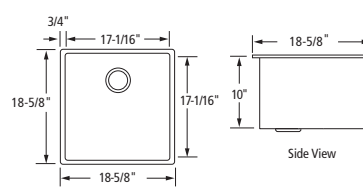

## Handcrafted 16 Gauge Undermount Stainless Steel Grids and Strainers Included

**FPUR3320-D10/10**

Overall Size: 33" x 20"

Left Bowl: 16" x 18-1/2" x 10"

Right Bowl: 14-1/2" x 17-1/16" x 10"

**FPUR3319-D10/10**

Overall Size: 32-5/8" x 18-5/8"

Left Bowl: 17" x 17-1/16" x 10"

Right Bowl: 13-1/16" x 17-1/16" x 10"

**FPUR3219-D10/10**

Overall Size: 31-5/8" x 18-5/8"

Bowls: 14-9/16" x 17-1/16" x 10"

**FPUR3219-D10**

Overall Size: 31-5/8" x 18-5/8"

Bowl: 30-1/16" x 17-1/16" x 10"

**FPUR2919-D10**

Overall Size: 28-1/2" x 18-5/8"

Bowl: 27" x 17-1/16" x 10"

**FPUR2319-D10**

Overall Size: 22-5/8" x 18-5/8"

Bowl: 21-1/16" x 17-1/16" x 10"

**FPUR1919-D10**

Overall Size: 18-5/8" x 18-5/8"

Bowl: 17-1/16" x 17-1/16" x 10"

**FPUR1519-D10**

Overall Size: 14-1/2" x 18-5/8"

Bowl: 13" x 17-1/16" x 10"

All sinks are handmade. Prior to cutting, verify with included template.