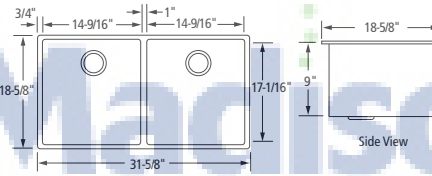

Overall Size: 18-5/8" x 18-5/8"

Bowl: 17-1/16" x 17-1/16" x 10"

**FPUR1519-D10**

Overall Size: 14-1/2" x 18-5/8"

Bowl: 13" x 17-1/16" x 10"

All sinks are handmade. Prior to cutting, verify with included template.

## Handcrafted 18 Gauge Undermount Stainless Steel Sinks

**FGUR3320-D9/9**

Overall Size: 33" x 20"  
 Left Bowl: 16" x 18-1/2" x 9"  
 Right Bowl: 14-1/2" x 17-1/16" x 9"

**FGUR3219-D9/9**

Overall Size: 31-5/8" x 18-5/8"  
 Bowls: 14-9/16" x 17-1/16" x 9"

**FGUR3219-D9**

Overall Size: 31-5/8" x 18-5/8"  
 Bowl: 30-1/16" x 17-1/16" x 9"

**FGUR2319-D9**

Overall Size: 22-5/8" x 18-5/8"  
 Bowl: 21-1/16" x 17-1/16" x 9"

**FGUR1919-D9**

Overall Size: 18-5/8" x 18-5/8"  
 Bowl: 17-1/16" x 17-1/16" x 9"

**FGUR1519-D9**

Overall Size: 14-1/2" x 18-5/8"  
 Bowl: 13" x 17-1/16" x 9"

All sinks are handmade. Prior to cutting, verify with included template.

1-888-999-4832