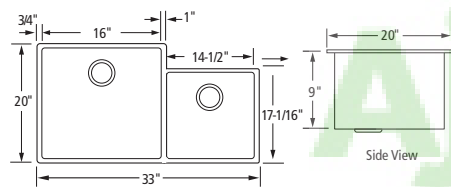

Overall Size: 32-5/8" x 18-5/8"

Left Bowl: 17" x 17-1/16" x 10"

Right Bowl: 13-1/16" x 17-1/16" x 10"

**FPUR3219-D10/10**

Overall Size: 31-5/8" x 18-5/8"

Bowls: 14-9/16" x 17-1/16" x 10"

**FPUR3219-D10**

Overall Size: 31-5/8" x 18-5/8"

Bowl: 30-1/16" x 17-1/16" x 10"

**FPUR2919-D10**

Overall Size: 28-1/2" x 18-5/8"

Bowl: 27" x 17-1/16" x 10"

**FPUR2319-D10**

Overall Size: 22-5/8" x 18-5/8"

Bowl: 21-1/16" x 17-1/16" x 10"

**FPUR1919-D10**

Overall Size: 18-5/8" x 18-5/8"

Bowl: 17-1/16" x 17-1/16" x 10"

**FPUR1519-D10**

Overall Size: 14-1/2" x 18-5/8"

Bowl: 13" x 17-1/16" x 10"

All sinks are handmade. Prior to cutting, verify with included template.

## Handcrafted 18 Gauge Undermount Stainless Steel Sinks

**FGUR3320-D9/9**

Overall Size: 33" x 20"  
 Left Bowl: 16" x 18-1/2" x 9"  
 Right Bowl: 14-1/2" x 17-1/16" x 9"

**FGUR3219-D9/9**

Overall Size: 31-5/8" x 18-5/8"  
 Bowls: 14-9/16" x 17-1/16" x 9"