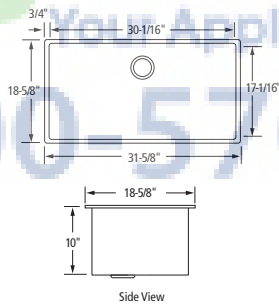

## Handcrafted 16 Gauge Undermount Stainless Steel Grids and Strainers Included

**FPUR3320-D10/10**

Overall Size: 33" x 20"

Left Bowl: 16" x 18-1/2" x 10"

Right Bowl: 14-1/2" x 17-1/16" x 10"

**FPUR3319-D10/10**

Overall Size: 32-5/8" x 18-5/8"

Left Bowl: 17" x 17-1/16" x 10"

Right Bowl: 13-1/16" x 17-1/16" x 10"

**FPUR3219-D10/10**

Overall Size: 31-5/8" x 18-5/8"

Bowls: 14-9/16" x 17-1/16" x 10"

**FPUR3219-D10**

Overall Size: 31-5/8" x 18-5/8"

Bowl: 30-1/16" x 17-1/16" x 10"

**FPUR2919-D10**

Overall Size: 28-1/2" x 18-5/8"

Bowl: 27" x 17-1/16" x 10"

**FPUR2319-D10**

Overall Size: 22-5/8" x 18-5/8"

Bowl: 21-1/16" x 17-1/16" x 10"

**FPUR1919-D10**

Overall Size: 18-5/8" x 18-5/8"

Bowl: 17-1/16" x 17-1/16" x 10"

**FPUR1519-D10**

Overall Size: 14-1/2" x 18-5/8"

Bowl: 13" x 17-1/16" x 10"

All sinks are handmade. Prior to cutting, verify with included template.