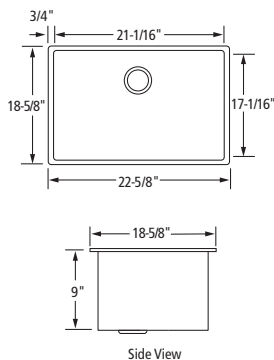

Overall Size: 18-5/8" x 18-5/8"

Bowl: 17-1/16" x 17-1/16" x 10"

**FPUR1519-D10**

Overall Size: 14-1/2" x 18-5/8"

Bowl: 13" x 17-1/16" x 10"

All sinks are handmade. Prior to cutting, verify with included template.

## Handcrafted 18 Gauge Undermount Stainless Steel Sinks

**FGUR3320-D9/9**

Overall Size: 33" x 20"  
 Left Bowl: 16" x 18-1/2" x 9"  
 Right Bowl: 14-1/2" x 17-1/16" x 9"

**FGUR3219-D9/9**

Overall Size: 31-5/8" x 18-5/8"  
 Bowls: 14-9/16" x 17-1/16" x 9"

**FGUR3219-D9**

Overall Size: 31-5/8" x 18-5/8"  
 Bowl: 30-1/16" x 17-1/16" x 9"

**FGUR2319-D9**

Overall Size: 22-5/8" x 18-5/8"  
 Bowl: 21-1/16" x 17-1/16" x 9"

**FGUR1919-D9**

Overall Size: 18-5/8" x 18-5/8"  
 Bowl: 17-1/16" x 17-1/16" x 9"

**FGUR1519-D9**

Overall Size: 14-1/2" x 18-5/8"  
 Bowl: 13" x 17-1/16" x 9"

All sinks are handmade. Prior to cutting, verify with included template.

1-888-999-4832