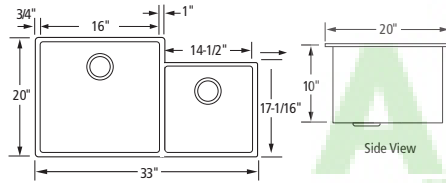

## Handcrafted 16 Gauge Undermount Stainless Steel Grids and Strainers Included

**FPUR3320-D10/10**

Overall Size: 33" x 20"

Left Bowl: 16" x 18-1/2" x 10"

Right Bowl: 14-1/2" x 17-1/16" x 10"

**FPUR3319-D10/10**

Overall Size: 32-5/8" x 18-5/8"

Left Bowl: 17" x 17-1/16" x 10"

Right Bowl: 13-1/16" x 17-1/16" x 10"

**FPUR3219-D10/10**

Overall Size: 31-5/8" x 18-5/8"

Bowls: 14-9/16" x 17-1/16" x 10"

**FPUR3219-D10**

Overall Size: 31-5/8" x 18-5/8"

Bowl: 30-1/16" x 17-1/16" x 10"

**FPUR2919-D10**

Overall Size: 28-1/2" x 18-5/8"

Bowl: 27" x 17-1/16" x 10"

**FPUR2319-D10**

Overall Size: 22-5/8" x 18-5/8"

Bowl: 21-1/16" x 17-1/16" x 10"

**FPUR1919-D10**

Overall Size: 18-5/8" x 18-5/8"

Bowl: 17-1/16" x 17-1/16" x 10"

**FPUR1519-D10**

Overall Size: 14-1/2" x 18-5/8"

Bowl: 13" x 17-1/16" x 10"

All sinks are handmade. Prior to cutting, verify with included template.