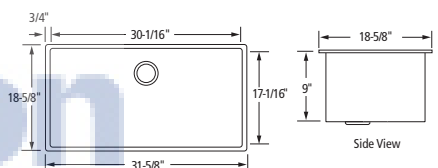

Overall Size: 32-5/8" x 18-5/8"

Left Bowl: 17" x 17-1/16" x 10"

Right Bowl: 13-1/16" x 17-1/16" x 10"

**FPUR3219-D10/10**

Overall Size: 31-5/8" x 18-5/8"

Bowls: 14-9/16" x 17-1/16" x 10"

**FPUR3219-D10**

Overall Size: 31-5/8" x 18-5/8"

Overall Size: 18-5/8" x 18-5/8"

Bowl: 17-1/16" x 17-1/16" x 10"

**FPUR1519-D10**

Overall Size: 14-1/2" x 18-5/8"

Bowl: 13" x 17-1/16" x 10"

All sinks are handmade. Prior to cutting, verify with included template.

## Handcrafted 18 Gauge Undermount Stainless Steel Sinks

**FGUR3320-D9/9**

Overall Size: 33" x 20"  
 Left Bowl: 16" x 18-1/2" x 9"  
 Right Bowl: 14-1/2" x 17-1/16" x 9"

**FGUR3219-D9/9**

Overall Size: 31-5/8" x 18-5/8"  
 Bowls: 14-9/16" x 17-1/16" x 9"

**FGUR3219-D9**

Overall Size: 31-5/8" x 18-5/8"  
 Bowl: 30-1/16" x 17-1/16" x 9"

**FGUR2319-D9**

Overall Size: 22-5/8" x 18-5/8"  
 Bowl: 21-1/16" x 17-1/16" x 9"

**FGUR1919-D9**

Overall Size: 18-5/8" x 18-5/8"  
 Bowl: 17-1/16" x 17-1/16" x 9"