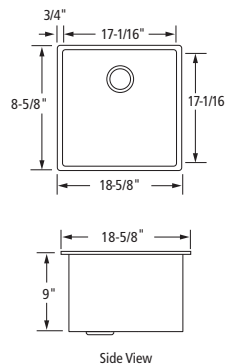

Overall Size: 18-5/8" x 18-5/8"

Bowl: 17-1/16" x 17-1/16" x 10"

**FPUR1519-D10**

Overall Size: 14-1/2" x 18-5/8"

Bowl: 13" x 17-1/16" x 10"

All sinks are handmade. Prior to cutting, verify with included template.

## Handcrafted 18 Gauge Undermount Stainless Steel Sinks

**FGUR3320-D9/9**

Overall Size: 33" x 20"  
 Left Bowl: 16" x 18-1/2" x 9"  
 Right Bowl: 14-1/2" x 17-1/16" x 9"

**FGUR3219-D9/9**

Overall Size: 31-5/8" x 18-5/8"  
 Bowls: 14-9/16" x 17-1/16" x 9"

**FGUR3219-D9**

Overall Size: 31-5/8" x 18-5/8"  
 Bowl: 30-1/16" x 17-1/16" x 9"

**FGUR2319-D9**

Overall Size: 22-5/8" x 18-5/8"  
 Bowl: 21-1/16" x 17-1/16" x 9"

**FGUR1919-D9**

Overall Size: 18-5/8" x 18-5/8"  
 Bowl: 17-1/16" x 17-1/16" x 9"

**FGUR1519-D9**

Overall Size: 14-1/2" x 18-5/8"  
 Bowl: 13" x 17-1/16" x 9"

All sinks are handmade. Prior to cutting, verify with included template.

1-888-999-4832