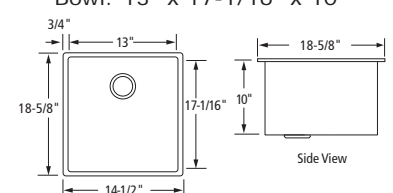

## Handcrafted 16 Gauge Undermount Stainless Steel Grids and Strainers Included

**FPUR3320-D10/10**

Overall Size: 33" x 20"

Left Bowl: 16" x 18-1/2" x 10"

Right Bowl: 14-1/2" x 17-1/16" x 10"

**FPUR3319-D10/10**

Overall Size: 32-5/8" x 18-5/8"

Left Bowl: 17" x 17-1/16" x 10"

Right Bowl: 13-1/16" x 17-1/16" x 10"

**FPUR3219-D10/10**

Overall Size: 31-5/8" x 18-5/8"

Bowls: 14-9/16" x 17-1/16" x 10"

**FPUR3219-D10**

Overall Size: 31-5/8" x 18-5/8"

Bowl: 30-1/16" x 17-1/16" x 10"

**FPUR2919-D10**

Overall Size: 28-1/2" x 18-5/8"

Bowl: 27" x 17-1/16" x 10"

**FPUR2319-D10**

Overall Size: 22-5/8" x 18-5/8"

Bowl: 21-1/16" x 17-1/16" x 10"

**FPUR1919-D10**

Overall Size: 18-5/8" x 18-5/8"

Bowl: 17-1/16" x 17-1/16" x 10"

**FPUR1519-D10**

Overall Size: 14-1/2" x 18-5/8"

Bowl: 13" x 17-1/16" x 10"

All sinks are handmade. Prior to cutting, verify with included template.