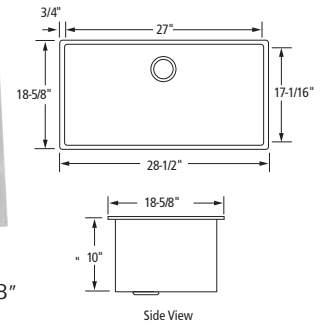

## Handcrafted 16 Gauge Undermount Stainless Steel Grids and Strainers Included

**FPUR3320-D10/10**

Overall Size: 33" x 20"

Left Bowl: 16" x 18-1/2" x 10"

Right Bowl: 14-1/2" x 17-1/16" x 10"

**FPUR3319-D10/10**

Overall Size: 32-5/8" x 18-5/8"

Left Bowl: 17" x 17-1/16" x 10"

Right Bowl: 13-1/16" x 17-1/16" x 10"

**FPUR3219-D10/10**

Overall Size: 31-5/8" x 18-5/8"

Bowls: 14-9/16" x 17-1/16" x 10"

**FPUR3219-D10**

Overall Size: 31-5/8" x 18-5/8"

Bowl: 30-1/16" x 17-1/16" x 10"

**FPUR2919-D10**

Overall Size: 28-1/2" x 18-5/8"

Bowl: 27" x 17-1/16" x 10"

**FPUR2319-D10**

Overall Size: 22-5/8" x 18-5/8"

Bowl: 21-1/16" x 17-1/16" x 10"

**FPUR1919-D10**

Overall Size: 18-5/8" x 18-5/8"

Bowl: 17-1/16" x 17-1/16" x 10"

**FPUR1519-D10**

Overall Size: 14-1/2" x 18-5/8"

Bowl: 13" x 17-1/16" x 10"

All sinks are handmade. Prior to cutting, verify with included template.