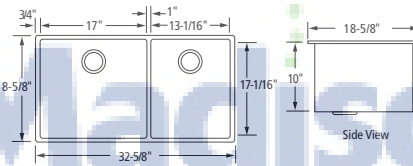

## Handcrafted 16 Gauge Undermount Stainless Steel Grids and Strainers Included

**FPUR3320-D10/10**

Overall Size: 33" x 20"

Left Bowl: 16" x 18-1/2" x 10"

Right Bowl: 14-1/2" x 17-1/16" x 10"

**FPUR3319-D10/10**

Overall Size: 32-5/8" x 18-5/8"

Left Bowl: 17" x 17-1/16" x 10"

Right Bowl: 13-1/16" x 17-1/16" x 10"

**FPUR3219-D10/10**

Overall Size: 31-5/8" x 18-5/8"

Bowls: 14-9/16" x 17-1/16" x 10"

**FPUR3219-D10**

Overall Size: 31-5/8" x 18-5/8"

Bowl: 30-1/16" x 17-1/16" x 10"

**FPUR2919-D10**

Overall Size: 28-1/2" x 18-5/8"

Bowl: 27" x 17-1/16" x 10"

**FPUR2319-D10**

Overall Size: 22-5/8" x 18-5/8"

Bowl: 21-1/16" x 17-1/16" x 10"

**FPUR1919-D10**

Overall Size: 18-5/8" x 18-5/8"

Bowl: 17-1/16" x 17-1/16" x 10"

**FPUR1519-D10**

Overall Size: 14-1/2" x 18-5/8"

Bowl: 13" x 17-1/16" x 10"

All sinks are handmade. Prior to cutting, verify with included template.