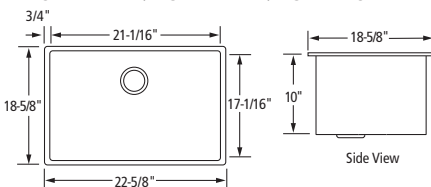

## Handcrafted 16 Gauge Undermount Stainless Steel Grids and Strainers Included

**FPUR3320-D10/10**

Overall Size: 33" x 20"

Left Bowl: 16" x 18-1/2" x 10"

Right Bowl: 14-1/2" x 17-1/16" x 10"

**FPUR3319-D10/10**

Overall Size: 32-5/8" x 18-5/8"

Left Bowl: 17" x 17-1/16" x 10"

Right Bowl: 13-1/16" x 17-1/16" x 10"

**FPUR3219-D10/10**

Overall Size: 31-5/8" x 18-5/8"

Bowls: 14-9/16" x 17-1/16" x 10"

**FPUR3219-D10**

Overall Size: 31-5/8" x 18-5/8"

Bowl: 30-1/16" x 17-1/16" x 10"

**FPUR2919-D10**

Overall Size: 28-1/2" x 18-5/8"

Bowl: 27" x 17-1/16" x 10"

**FPUR2319-D10**

Overall Size: 22-5/8" x 18-5/8"

Bowl: 21-1/16" x 17-1/16" x 10"

**FPUR1919-D10**

Overall Size: 18-5/8" x 18-5/8"

Bowl: 17-1/16" x 17-1/16" x 10"

**FPUR1519-D10**

Overall Size: 14-1/2" x 18-5/8"

Bowl: 13" x 17-1/16" x 10"

All sinks are handmade. Prior to cutting, verify with included template.