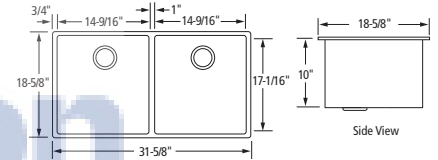

## Handcrafted 16 Gauge Undermount Stainless Steel Grids and Strainers Included

**FPUR3320-D10/10**

Overall Size: 33" x 20"

Left Bowl: 16" x 18-1/2" x 10"

Right Bowl: 14-1/2" x 17-1/16" x 10"

**FPUR3319-D10/10**

Overall Size: 32-5/8" x 18-5/8"

Left Bowl: 17" x 17-1/16" x 10"

Right Bowl: 13-1/16" x 17-1/16" x 10"

**FPUR3219-D10/10**

Overall Size: 31-5/8" x 18-5/8"

Bowls: 14-9/16" x 17-1/16" x 10"

**FPUR3219-D10**

Overall Size: 31-5/8" x 18-5/8"

Bowl: 30-1/16" x 17-1/16" x 10"

**FPUR2919-D10**

Overall Size: 28-1/2" x 18-5/8"

Bowl: 27" x 17-1/16" x 10"

**FPUR2319-D10**

Overall Size: 22-5/8" x 18-5/8"

Bowl: 21-1/16" x 17-1/16" x 10"

**FPUR1919-D10**

Overall Size: 18-5/8" x 18-5/8"

Bowl: 17-1/16" x 17-1/16" x 10"

**FPUR1519-D10**

Overall Size: 14-1/2" x 18-5/8"

Bowl: 13" x 17-1/16" x 10"

All sinks are handmade. Prior to cutting, verify with included template.