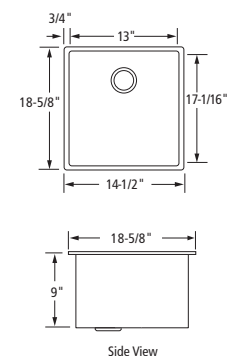

Overall Size: 18-5/8" x 18-5/8"

Bowl: 17-1/16" x 17-1/16" x 10"

**FPUR1519-D10**

Overall Size: 14-1/2" x 18-5/8"

Bowl: 13" x 17-1/16" x 10"

All sinks are handmade. Prior to cutting, verify with included template.

## Handcrafted 18 Gauge Undermount Stainless Steel Sinks

**FGUR3320-D9/9**

Overall Size: 33" x 20"  
 Left Bowl: 16" x 18-1/2" x 9"  
 Right Bowl: 14-1/2" x 17-1/16" x 9"

**FGUR3219-D9/9**

Overall Size: 31-5/8" x 18-5/8"  
 Bowls: 14-9/16" x 17-1/16" x 9"

**FGUR3219-D9**

Overall Size: 31-5/8" x 18-5/8"  
 Bowl: 30-1/16" x 17-1/16" x 9"

**FGUR2319-D9**

Overall Size: 22-5/8" x 18-5/8"  
 Bowl: 21-1/16" x 17-1/16" x 9"

**FGUR1919-D9**

Overall Size: 18-5/8" x 18-5/8"  
 Bowl: 17-1/16" x 17-1/16" x 9"

**FGUR1519-D9**

Overall Size: 14-1/2" x 18-5/8"  
 Bowl: 13" x 17-1/16" x 9"

All sinks are handmade. Prior to cutting, verify with included template.

1-888-999-4832