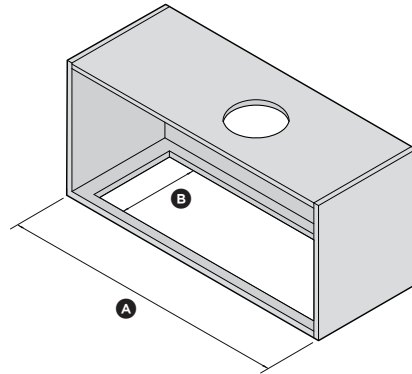

CABINETY DIMENSIONS: STANDARD INSTALLATION

ISO VIEW

	inches
(A) Width of cutout	19 11/16
(B) Depth of cutout	10 1/4

Note: We recommend the cabinet has a door or service panel that can be easily opened to access the power connection.

FISHER & PAYKEL

PRELIMINARY SPECIFICATION GUIDE

INTEGRATED RANGEHOOD, 30"

SPECIFICATIONS

Model No.	HP30IDCHX4
Dimensions	H 12 7/16" x W 29 3/4" x D 11"
Weight	17 lbs
Minimum distance above cooktops	min. 24" - max. 29 1/2"
Electrical	
Supply	120 V - 60 Hz
Receptacle	3-pin plug
Light source	
Type	Bi colour LED strip
Temperature	4000K or 3000K

PRODUCT DIMENSIONS

ISO VIEW

		inches
(A)	Overall height of rangehood without ducting adapter	12 7/16
(B)	Overall height of rangehood with ducting adapter	14 3/16
(C)	Overall width of rangehood	29 3/4
(D)	Overall depth of rangehood (excl. cabinetry front panel)	11
(E)	Diameter of ducting adaptor	6

CAVITY DIMENSIONS: STANDARD INSTALLATION

ISO VIEW

		inches
(A)	Width of cutout	28 3/4
(B)	Depth of cutout	10 1/4

Note: We recommend the cabinet has a door or service panel that can be easily opened to access the power connection.