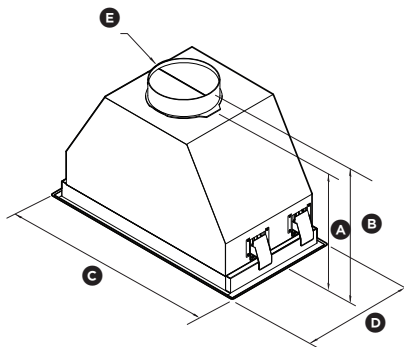

*Selected markets and models

OPTIONAL ACCESSORIES

- ① Recirculation Carbon Filter
- ② Aluminium Filter

FISHER & PAYKEL

PRELIMINARY SPECIFICATION GUIDE

INTEGRATED RANGEHOOD, 24"

SPECIFICATIONS

Model No.	HP24IDCHX4
Dimensions	H 12 7/16" x W 20 7/8" x D 11"
Weight	14 lbs
Minimum distance above cooktops	min. 24" - max. 29 1/2"
Electrical	
Supply	120 V - 60 Hz
Receptacle	3-pin plug
Light source	
Type	Bi colour LED strip
Temperature	4000K or 3000K

PRODUCT DIMENSIONS

ISO VIEW

	inches
(A) Overall height of rangehood without ducting adapter	12 7/16
(B) Overall height of rangehood with ducting adapter	14 3/16
(C) Overall width of rangehood	20 7/8
(D) Overall depth of rangehood (excl. cabinetry front panel)	11
(E) Diameter of ducting adaptor	6

CABINETY DIMENSIONS: STANDARD INSTALLATION

ISO VIEW

	inches
(A) Width of cutout	19 11/16
(B) Depth of cutout	10 1/4

Note: We recommend the cabinet has a door or service panel that can be easily opened to access the power connection.

FISHER & PAYKEL

PRELIMINARY SPECIFICATION GUIDE

INTEGRATED RANGEHOOD, 30"

SPECIFICATIONS

Model No.	HP30IDCHX4
Dimensions	H 12 7/16" x W 29 3/4" x D 11"
Weight	17 lbs
Minimum distance above cooktops	min. 24" - max. 29 1/2"
Electrical	
Supply	120 V - 60 Hz
Receptacle	3-pin plug
Light source	
Type	Bi colour LED strip
Temperature	4000K or 3000K