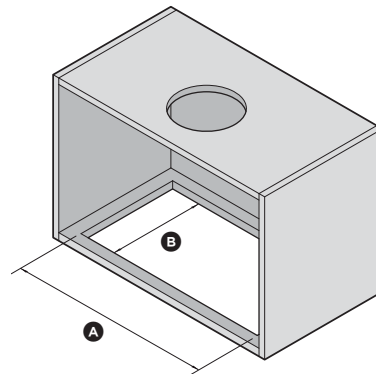

*Selected markets and models

OPTIONAL ACCESSORIES

- ① Recirculation Carbon Filter
- ② Aluminium Filter

FISHER & PAYKEL

PRELIMINARY SPECIFICATION GUIDE

INTEGRATED RANGEHOOD, 24"

SPECIFICATIONS

Model No.	HP24IDCHX4
Dimensions	H 12 7/16" x W 20 7/8" x D 11"
Weight	14 lbs
Minimum distance above cooktops	min. 24" - max. 29 1/2"
Electrical	
Supply	120 V - 60 Hz
Receptacle	3-pin plug
Light source	
Type	Bi colour LED strip
Temperature	4000K or 3000K

PRODUCT DIMENSIONS

ISO VIEW

	inches
(A) Overall height of rangehood without ducting adapter	12 7/16
(B) Overall height of rangehood with ducting adapter	14 3/16
(C) Overall width of rangehood	20 7/8
(D) Overall depth of rangehood (excl. cabinetry front panel)	11
(E) Diameter of ducting adaptor	6

CABINETY DIMENSIONS: STANDARD INSTALLATION

ISO VIEW

	inches
(A) Width of cutout	19 11/16
(B) Depth of cutout	10 1/4

Note: We recommend the cabinet has a door or service panel that can be easily opened to access the power connection.

CAVITY DIMENSIONS: STANDARD INSTALLATION

ISO VIEW

		inches
(A)	Width of cutout	31 1/2
(B)	Depth of cutout	10 1/4

Note: We recommend the cabinet has a door or service panel that can be easily opened to access the power connection.