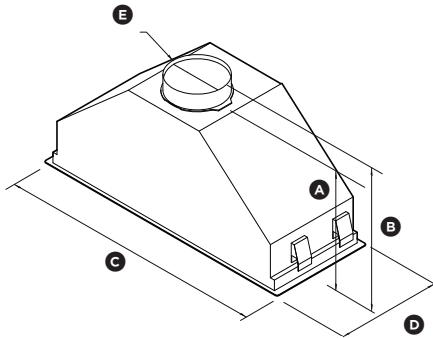

CABINETY DIMENSIONS: STANDARD INSTALLATION

ISO VIEW

	inches
(A) Width of cutout	19 11/16
(B) Depth of cutout	10 1/4

Note: We recommend the cabinet has a door or service panel that can be easily opened to access the power connection.

FISHER & PAYKEL

PRELIMINARY SPECIFICATION GUIDE

INTEGRATED RANGEHOOD, 30"

SPECIFICATIONS

Model No.	HP30IDCHX4
Dimensions	H 12 7/16" x W 29 3/4" x D 11"
Weight	17 lbs
Minimum distance above cooktops	min. 24" - max. 29 1/2"
Electrical	
Supply	120 V - 60 Hz
Receptacle	3-pin plug
Light source	
Type	Bi colour LED strip
Temperature	4000K or 3000K

PRODUCT DIMENSIONS

ISO VIEW

		inches
(A)	Overall height of rangehood without ducting adapter	12 7/16
(B)	Overall height of rangehood with ducting adapter	14 3/16
(C)	Overall width of rangehood	29 3/4
(D)	Overall depth of rangehood (excl. cabinetry front panel)	11
(E)	Diameter of ducting adaptor	6

CAVITY DIMENSIONS: STANDARD INSTALLATION

ISO VIEW

		inches
(A)	Width of cutout	28 3/4
(B)	Depth of cutout	10 1/4

Note: We recommend the cabinet has a door or service panel that can be easily opened to access the power connection.