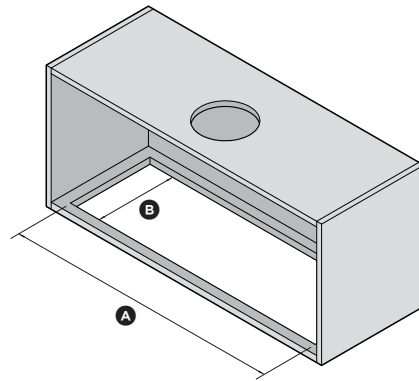

CAVITY DIMENSIONS: STANDARD INSTALLATION

ISO VIEW

		inches
(A)	Width of cutout	28 3/4
(B)	Depth of cutout	10 1/4

Note: We recommend the cabinet has a door or service panel that can be easily opened to access the power connection.

FISHER & PAYKEL

PRELIMINARY SPECIFICATION GUIDE

INTEGRATED RANGEHOOD, 36"

SPECIFICATIONS

Model No.	HP30IDCHX4
Dimensions	H 12 7/16" x W 32 11/16" x D 11"
Weight	19 lbs
Minimum distance above cooktops	min. 24" - max. 29 1/2"
Electrical	
Supply	120 V - 60 Hz
Receptacle	3-pin plug
Light source	
Type	Bi colour LED strip
Temperature	4000K or 3000K

PRODUCT DIMENSIONS

ISO VIEW

		inches
(A)	Overall height of rangehood without ducting adapter	12 7/16
(B)	Overall height of rangehood with ducting adapter	14 3/16
(C)	Overall width of rangehood	32 11/16
(D)	Overall depth of rangehood (excl. cabinetry front panel)	11
(E)	Diameter of ducting adaptor	6

CAVITY DIMENSIONS: STANDARD INSTALLATION

ISO VIEW

		inches
(A)	Width of cutout	31 1/2
(B)	Depth of cutout	10 1/4

Note: We recommend the cabinet has a door or service panel that can be easily opened to access the power connection.