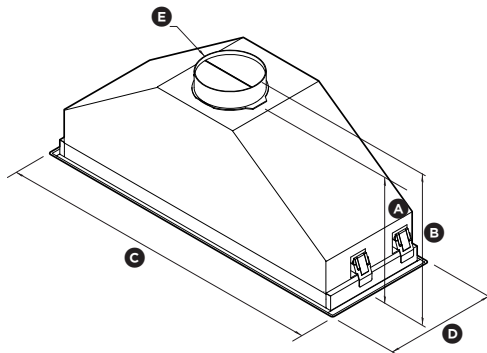

CAVITY DIMENSIONS: STANDARD INSTALLATION

ISO VIEW

		inches
(A)	Width of cutout	28 3/4
(B)	Depth of cutout	10 1/4

Note: We recommend the cabinet has a door or service panel that can be easily opened to access the power connection.

FISHER & PAYKEL

PRELIMINARY SPECIFICATION GUIDE

INTEGRATED RANGEHOOD, 36"

SPECIFICATIONS

Model No.	HP30IDCHX4
Dimensions	H 12 7/16" x W 32 11/16" x D 11"
Weight	19 lbs
Minimum distance above cooktops	min. 24" - max. 29 1/2"
Electrical	
Supply	120 V - 60 Hz
Receptacle	3-pin plug
Light source	
Type	Bi colour LED strip
Temperature	4000K or 3000K

PRODUCT DIMENSIONS

ISO VIEW

		inches
(A)	Overall height of rangehood without ducting adapter	12 7/16
(B)	Overall height of rangehood with ducting adapter	14 3/16
(C)	Overall width of rangehood	32 11/16
(D)	Overall depth of rangehood (excl. cabinetry front panel)	11
(E)	Diameter of ducting adaptor	6

CAVITY DIMENSIONS: STANDARD INSTALLATION

ISO VIEW

		inches
(A)	Width of cutout	31 1/2
(B)	Depth of cutout	10 1/4

Note: We recommend the cabinet has a door or service panel that can be easily opened to access the power connection.