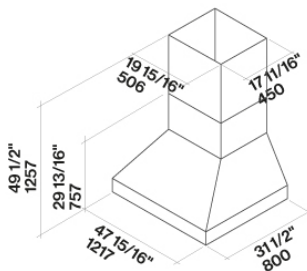

PYRAMID OUTDOOR

Version

FOPYR48W12OS Wall - 48"
(120 cm) - 1200 CFM

Collection

Outdoor

EAN code

8034122362984

Photograph is for information purposes only
May not correspond to the selected version

FEATURES

- LED lighting
- Optional Chimney
- Professional Baffle Filters
- Knob control

TECHNICAL FEATURES

- Installation type**
Wall
- Dimensions**
48 / 120 cm
- Finish**
Scotch brite stainless steel (AISI 304)
- Motor**
600 CFM
- Type of control**
Mechanical control
- Lighting**
LED Strip (3000K)

PACKAGING:WEIGHTS AND VOLUMES

- Gross weight**
124 lbs
- Net weight**
108 lbs
- Volumes**
31 ft³
- Packaging size**
Length
53 in
Height
36 in
Depth
29 in

CONSUMPTION AND CONNECTION FEATURES

- Maximum consumption**
680 W

Lateral view

Top view