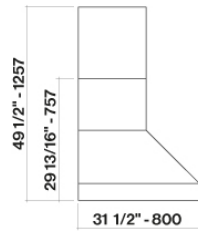

PYRAMID OUTDOOR

Version

FOPYR48W12OS Wall - 48"
(120 cm) - 1200 CFM

Collection

Outdoor

EAN code

8034122362984

Photograph is for information purposes only
May not correspond to the selected version

FEATURES

- LED lighting
- Optional Chimney
- Professional Baffle Filters
- Knob control

TECHNICAL FEATURES

- Installation type**
Wall
- Dimensions**
48 / 120 cm
- Finish**
Scotch brite stainless steel (AISI 304)
- Motor**
600 CFM
- Type of control**
Mechanical control
- Lighting**
LED Strip (3000K)

PACKAGING:WEIGHTS AND VOLUMES

- Gross weight**
124 lbs
- Net weight**
108 lbs
- Volumes**
31 ft³
- Packaging size**
Length
53 in
Height
36 in
Depth
29 in

CONSUMPTION AND CONNECTION FEATURES

- Maximum consumption**
680 W

Lateral view

Top view