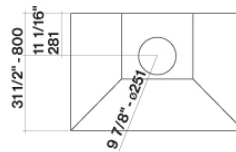

PACKAGING:WEIGHTS AND VOLUMES

- Gross weight**
124 lbs
- Net weight**
108 lbs
- Volumes**
31 ft³
- Packaging size**
Length
53 in
Height
36 in
Depth
29 in

CONSUMPTION AND CONNECTION FEATURES

- Maximum consumption**
680 W

Lateral view

Top view