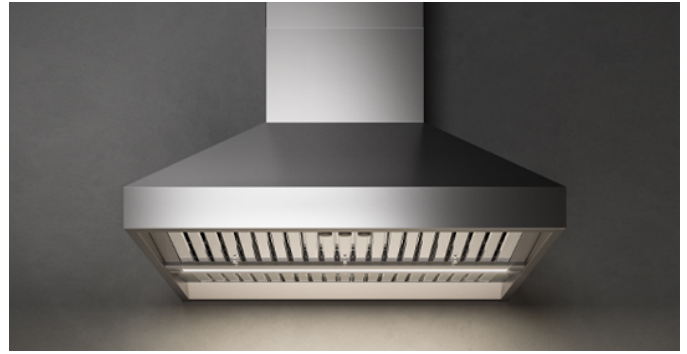

PYRAMID OUTDOOR

Version

FOPYR48W12OS Wall - 48"
(120 cm) - 1200 CFM

Collection

Outdoor

EAN code

8034122362984

Photograph is for information purposes only
May not correspond to the selected version

FEATURES

- LED lighting
- Optional Chimney
- Professional Baffle Filters
- Knob control

TECHNICAL FEATURES

- Installation type**
Wall
- Dimensions**
48 / 120 cm
- Finish**
Scotch brite stainless steel (AISI 304)
- Motor**
600 CFM
- Type of control**
Mechanical control
- Lighting**
LED Strip (3000K)