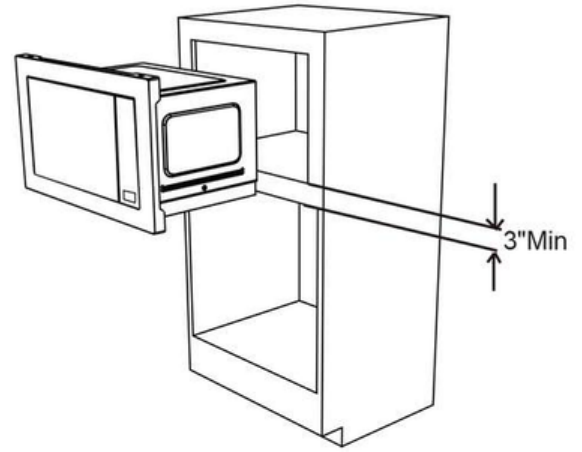

CANADA • 5855 Terry Fox Way • Mississauga, ON L5V 3E4 • 1-800-265-8352 • frigidaire.ca

1.6 Cu. Ft. Built-In Microwave

FMBS2227AB

Version : 11/21

CABINET OR WALL CUTOUT

Cutout Dimensions

Height (A)		
Minimum	17" (432 mm)	
Maximum	17 1/4" (438 mm)	
Width (B)		
Minimum	24 3/4" (629 mm)	
Maximum	25" (635 mm)	
Depth (C)		
Minimum	20" (508 mm)	