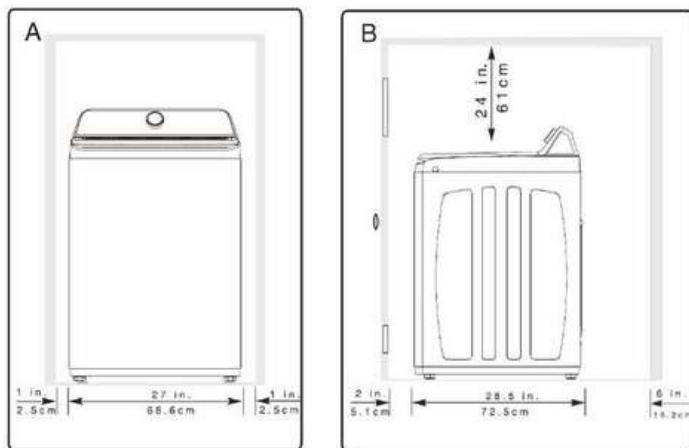

4.4 Cu. Ft. Top Load Washer

Top Load Washer

Available Products: FLVW7523BW

Available Colors: White

Version: 08/24

Product Specifications

Washer		Washer Cycles	
Agitator	Yes	Cycle Count	10
Drum Material	Stainless Steel	Active Wear	Yes
Maximum Spin Speed	710 RPM	Bulky	Yes
Water Level Adjustment	Yes	Delicates	Yes
Washer Options		Fast Wash	Yes
Chime	Yes	Heavy	Yes
Delay	Yes	Normal	Yes
Extra Rinse	Yes	Rinse and Spin	Yes
Fabric Softener	Yes	Whites	Yes
Favorite	Yes	Soil Levels	
Max Fill	Yes	Soil Level Selections	Yes
Soak	Yes	Light	Yes
Temperature Settings		Normal	Yes
Auto Temperature Control	Yes	Heavy	Yes
Cold	Yes	Extra Heavy	Yes
Tap Cold	Yes	Controls	
Warm	Yes	Child Lock	Yes
Hot	Yes	Control Lock	Yes
Dispenser		Cycle Status Lights	Yes
Bleach Dispenser	Yes	Delay Start	Yes
Detergent Dispenser	Yes	Delay Start Time	12 Hours
Dispenser Drawer	Yes	Estimated Time Remaining	Yes
Fabric Softener Dispenser	Yes	Power On/Off	Yes
Dimensions and Volume		Electrical Specifications	
Height	42"	Minimum Circuit Required	15 Amps
Width	27"	Voltage Rating	120 V
Depth	28 1/2"	General Specifications	
Washer Drum Capacity	4.4 Cu. Ft.	Chime On / Chime Off	Yes
Energy Data		Leveling Legs	Yes
Integrated Water Factor	6.50	Prop 65 Label	Yes
kWh/cycle	0.37 kWh	Warranty - Labor	1 Year
kWh/year	110 kWh	Warranty - Parts	1 Year
Modified Energy	1.57	Safety Certifications and Approvals	
Performance Certifications and Approvals		UL Listed	Yes
High Efficiency	Yes		

Installation Diagram

Clearance requirements

MINIMUM INSTALLATION CLEARANCES - Inches (cm)				
	SIDES	REAR	TOP	FRONT
Alcove	1" (2.5 cm)	6" (15.2 cm)	24" (61 cm)	n/a
Closet	1" (2.5 cm)	6" (15.2 cm)	24" (61 cm)	2" (5.1 cm)

Washer Dimensions

¹Drain hose length on washer approximately 66.93 inches (170 cm).

²Power supply cord length approximately 72.8 inches (185 cm).