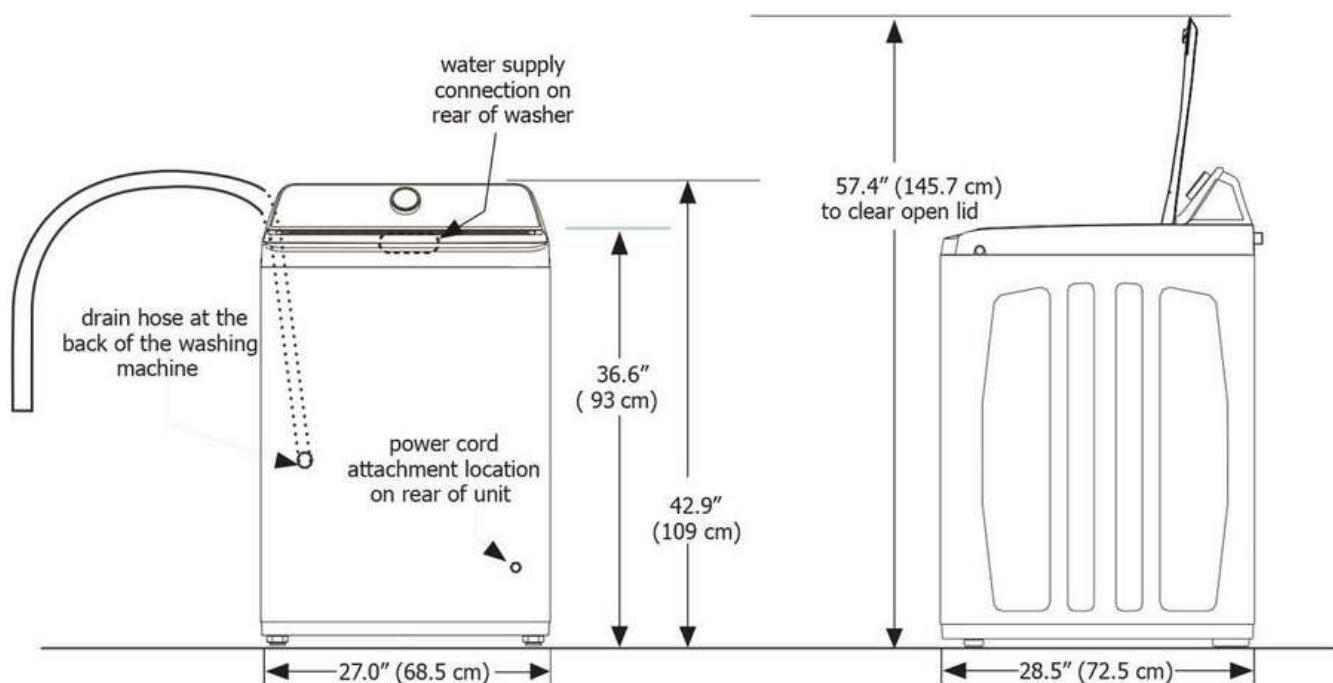

4.4 Cu. Ft. Top Load Washer

Top Load Washer

Available Products: FLVW7523BW

Available Colors: White

Version: 08/24

Product Specifications

Washer		Washer Cycles	
Agitator	Yes	Cycle Count	10
Drum Material	Stainless Steel	Active Wear	Yes
Maximum Spin Speed	710 RPM	Bulky	Yes
Water Level Adjustment	Yes	Delicates	Yes
Washer Options		Fast Wash	Yes
Chime	Yes	Heavy	Yes
Delay	Yes	Normal	Yes
Extra Rinse	Yes	Rinse and Spin	Yes
Fabric Softener	Yes	Whites	Yes
Favorite	Yes	Soil Levels	
Max Fill	Yes	Soil Level Selections	Yes
Soak	Yes	Light	Yes
Temperature Settings		Normal	Yes
Auto Temperature Control	Yes	Heavy	Yes
Cold	Yes	Extra Heavy	Yes
Tap Cold	Yes	Controls	
Warm	Yes	Child Lock	Yes
Hot	Yes	Control Lock	Yes
Dispenser		Cycle Status Lights	Yes
Bleach Dispenser	Yes	Delay Start	Yes
Detergent Dispenser	Yes	Delay Start Time	12 Hours
Dispenser Drawer	Yes	Estimated Time Remaining	Yes
Fabric Softener Dispenser	Yes	Power On/Off	Yes
Dimensions and Volume		Electrical Specifications	
Height	42"	Minimum Circuit Required	15 Amps
Width	27"	Voltage Rating	120 V
Depth	28 1/2"	General Specifications	
Washer Drum Capacity	4.4 Cu. Ft.	Chime On / Chime Off	Yes
Energy Data		Leveling Legs	Yes
Integrated Water Factor	6.50	Prop 65 Label	Yes
kWh/cycle	0.37 kWh	Warranty - Labor	1 Year
kWh/year	110 kWh	Warranty - Parts	1 Year
Modified Energy	1.57	Safety Certifications and Approvals	
Performance Certifications and Approvals		UL Listed	Yes
High Efficiency	Yes		

Installation Diagram

Clearance requirements

MINIMUM INSTALLATION CLEARANCES - Inches (cm)				
	SIDES	REAR	TOP	FRONT
Alcove	1" (2.5 cm)	6" (15.2 cm)	24" (61 cm)	n/a
Closet	1" (2.5 cm)	6" (15.2 cm)	24" (61 cm)	2" (5.1 cm)

Washer Dimensions

¹Drain hose length on washer approximately 66.93 inches (170 cm).

²Power supply cord length approximately 72.8 inches (185 cm).