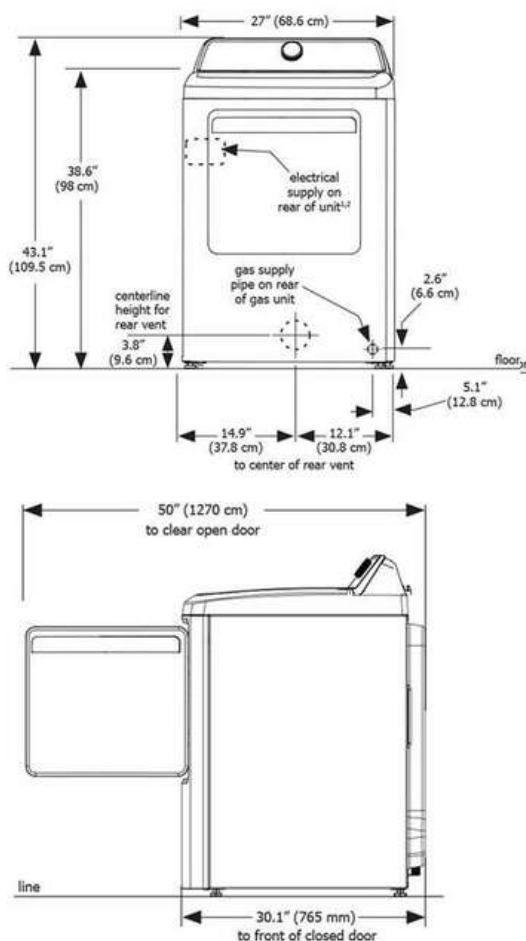

Drying Temperatures

Air Fluff	Yes
Low	Yes
Medium	Yes
High	Yes
Maximum	Yes

Controls

Child Lock	Yes
------------	-----

Dimensions and Volume

Height	43 1/10"
Width	27"
Depth	30 1/10"
Dryer Drum Capacity	7 Cu. Ft.

DO NOT install your dryer in a closet with a solid door.

- 4 Closet door ventilation required: A minimum of 120 square inches (774.2 cm²) of opening, equally divided at the top and bottom of the door, is required. Openings should be located 3 inches (7.6 cm) from bottom and top of door. Openings are required to be unobstructed when a door is installed. A louvered door with equivalent air openings for the full length of the door is acceptable.

Dryer Dimensions

MINIMUM INSTALLATION CLEARANCES - Inches (cm)				
	SIDES	REAR	TOP	FRONT
Alcove	1" (2.5 cm)	6" (15.2 cm)	24" (61 cm)	n/a
Closet	1" (2.5 cm)	6" (15.2 cm)	24" (61 cm)	2" (5.1 cm)