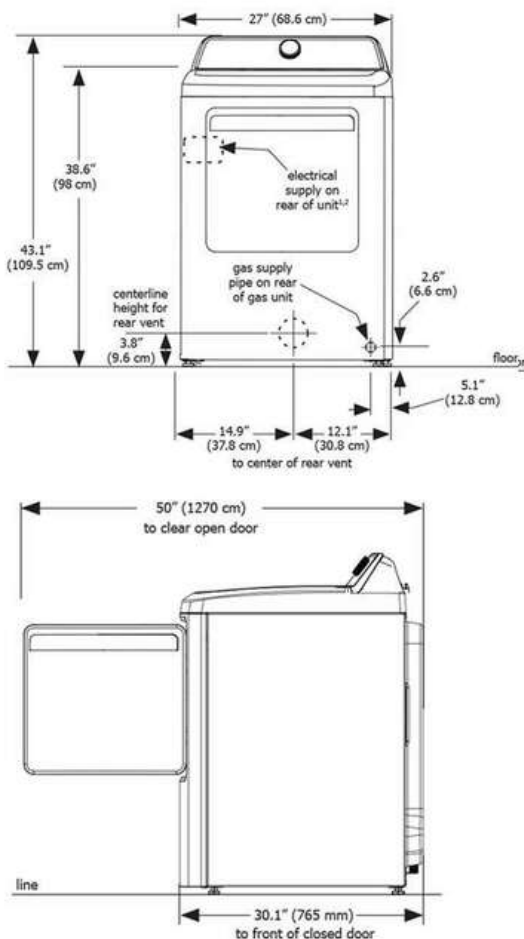

Controls

Child Lock	Yes
------------	-----

Dimensions and Volume

Height	43 1/10"
Width	27"
Depth	30 1/10"
Dryer Drum Capacity	7 Cu. Ft.

Energy Data

kWh/cycle	2.27 kWh
kWh/year	641 kWh

General Specifications

Chime On / Chime Off	Yes
Leveling Legs	Yes
Prop 65 Label	Yes
Warranty - Labor	1 Year
Warranty - Parts	1 Year

Installation Diagram

Installation in a Recess or Closet

- 1 A dryer installed in a bedroom, bathroom, recess or closet, MUST be exhausted outdoors.
- 2 No other fuel burning appliance shall be installed in the same closet as the gas dryer.
- 3 Your dryer needs the space around it for proper ventilation.

DO NOT install your dryer in a closet with a solid door.

- 4 Closet door ventilation required: A minimum of 120 square inches (774.2 cm²) of opening, equally divided at the top and bottom of the door, is required. Openings should be located 3 inches (7.6 cm) from bottom and top of door. Openings are required to be unobstructed when a door is installed. A louvered door with equivalent air openings for the full length of the door is acceptable.

Dryer Dimensions

MINIMUM INSTALLATION CLEARANCES - Inches (cm)				
	SIDES	REAR	TOP	FRONT
Alcove	1" (2.5 cm)	6" (15.2 cm)	24" (61 cm)	n/a
Closet	1" (2.5 cm)	6" (15.2 cm)	24" (61 cm)	2" (5.1 cm)