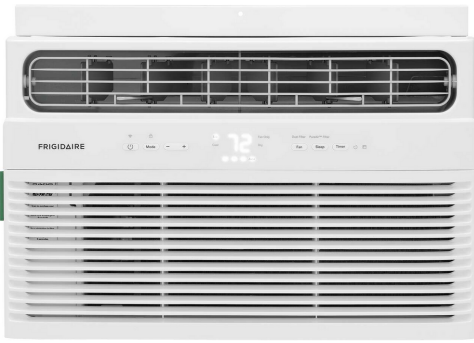

FHWW064WD1

6,000 BTU Window Room Air Conditioner with Wi-Fi

The Frigidaire 6,000 BTU Window-Mounted Connected Room Air Conditioner enables you to cool your room anywhere, anytime from your smart device with the Frigidaire® app. Keep your room cool and comfortable with optimum circulation and cooling with 6-way directional airflow and three different fan speeds.

Version: 10/23