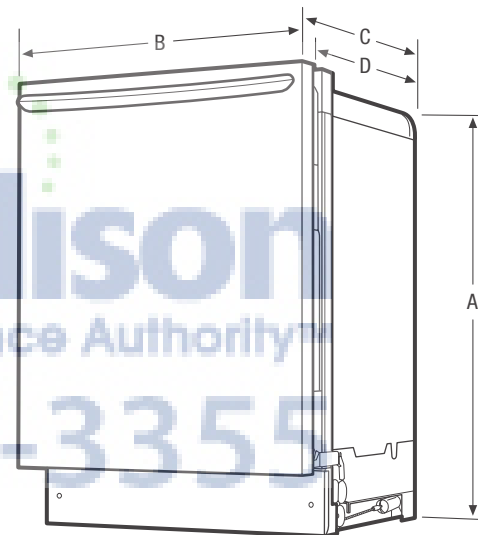

¹ For use on adequately wired 120V, dedicated circuit having 2-wire service with a separate ground wire. Appliance must be grounded for safe operation.

Your Appliance Authority™
800-570-3355

NOTE: For planning purposes only. Always consult local and national electric and plumbing codes. Refer to Product Installation Guide for detailed installation instructions on the web at frigidaire.com.

Product Dimensions	
A - Height (Adjustable)	33-7/8" - 34-7/8"
B - Width	24"
C - Depth (Including Door)	24-5/8"
D - Depth (To Tub Flange)	23"
Depth with Door Open 90°	49-7/8"

Cutout Dimensions	
Height (Min.)	35"
Height (Max.)	35-1/4"
Width (Min.)	24"
Depth (Min.)	24"

Accessories information available on the web at frigidaire.com

FRIGIDAIRE

USA • 10200 David Taylor Drive • Charlotte, NC 28262 • 1-800-FRIGIDAIRE • frigidaire.com
CANADA • 5855 Terry Fox Way • Mississauga, ON L5V 3E4 • 1-800-265-8352 • frigidaire.ca

FGID2474Q 01/14

© 2014 Electrolux Home Products, Inc.

Specifications subject to change.