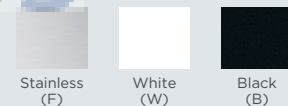

¹ Than a traditional lower spray arm.

² 30 or 34 minutes depending on model, based on normal cycle.

³ In its class based on industry drying tests using SaharaDry™ (March, 2012).

⁴ Select model only.