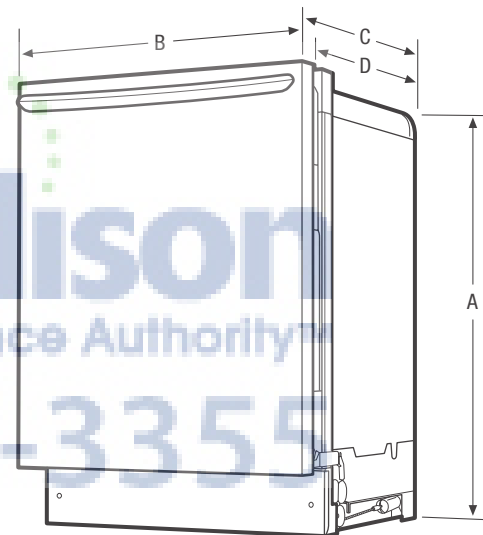

⁴ Select model only.

Features	
Control Design	Fully-Integrated Express-Select®
Digital Display	Yes
Door Latch/Stay-Put Door Hinge Design	Yes/Yes
Low Rinse-Aid Indicator Light	Yes
Interior Design/Interior Color	Tall Tub/GraniteGrey™
Wash System	OrbitClean®
Wash Levels/Wash Speeds	5/3
DishSense™ Technology	Yes
AquaSurge™ Technology	Yes
Sound Package	SilentDesign™ 1
Filter/Filter Trap	S. Steel/Removable
Soft Food Disposer	Yes
dB Level	52
Drying System	SaharaDry™
Cycles	
Number of Cycles	8
PowerPlus® (Heavy)	Yes
Normal	Yes
Light	
Quick	Yes
Favorite	Yes
China Crystal	Yes
Rinse Only	Yes
Energy Saver Plus	Yes
Upper Rack Wash Only	Yes
Cycle Indicator Light/Control Lock	No/Yes
Options	
Heat/No Heat Dry	Yes/Yes
Hi-Temp Wash	Yes
NSF® Certified Sanitize Rinse	Yes
Delay Start	1-24 Hour
Rack System	
Rack Design	Supreme
Rack Coating	Nylon TufRacks™
Upper Rack -	
Rack Handles	Yes
Stemware/Champagne Glass Holders	Yes
Fold-Down Tines	Yes
Cup Shelves	2
Versa-Tray™	
Adjustable Rack	Yes
Lower Rack -	
SpaceWise® Silverware Basket	3-Piece Split
Fold-Down Tines	2 Full Rows
Small Items Cover	2
Certifications	
ENERGY STAR®	Yes
NSF® International Certification	Yes
Specifications	
Water Inlet Location	Left Bottom Front
Water Usage (Gallons)	4.9 - 8.5
Water Pressure (PSI)	20 - 120
Integral Air Gap on Supply	Yes
Leveling Legs	4
Power Supply Connection Location	Right Bottom Front
Voltage Rating	120V / 60 Hz
Connected Load (kW Rating) @ 120 Volts ¹	1.20
Amps @ 120 Volts	10
Shipping Weight (Approx.)	83 Lbs.

Product Dimensions	
A - Height (Adjustable)	33-1/2" - 35"
B - Width	24"
C - Depth (Including Door)	25"
D - Depth (To Tub Flange)	22-1/2"
Depth with Door Open 90°	49-1/4"

Cutout Dimensions	
Height (Min.)	34-1/4"
Height (Max.)	35-3/4"
Width (Min.)	24"
Depth (Min.)	24"