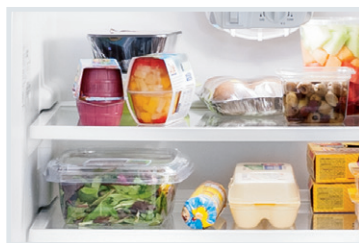

Bright Lighting

Our bright lighting makes it easy to see what's inside.

Available in:

Stainless (F)

Pearl (P)

Ebony (E)

¹Select models only.