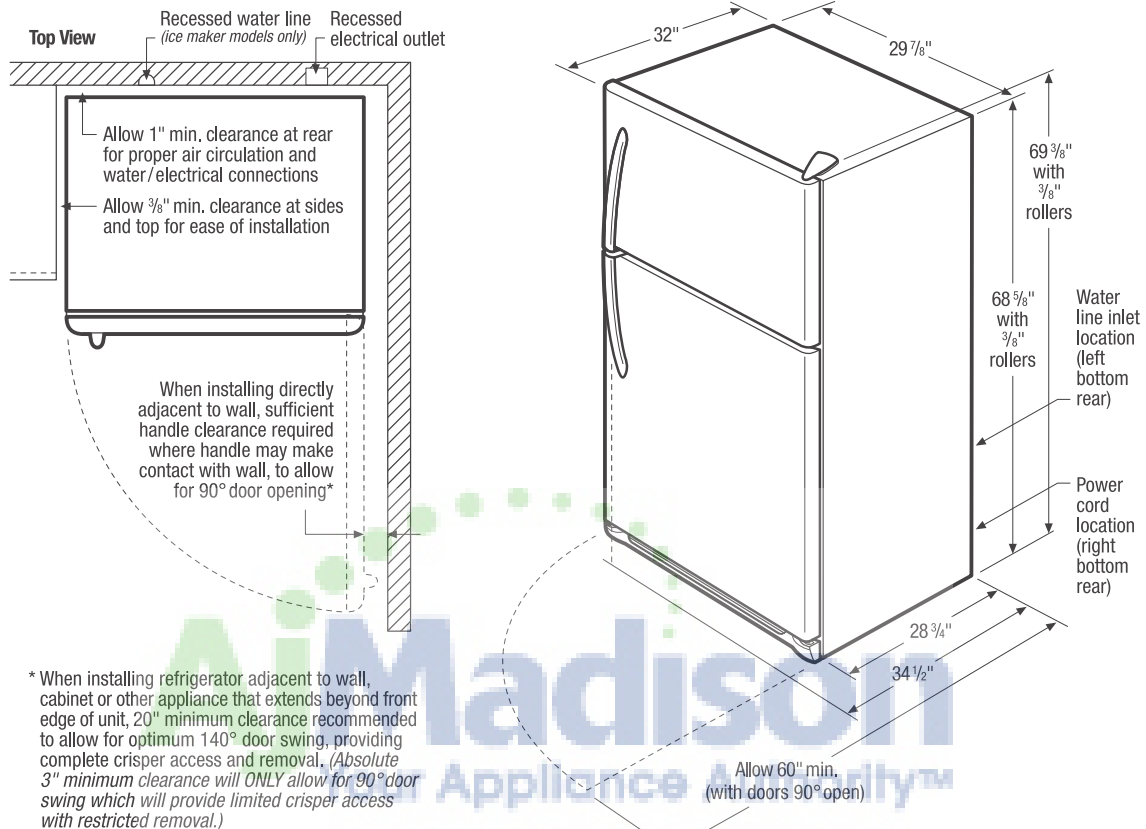

¹For use on adequately wired 120V, dedicated circuit having 2-wire service with a separate ground wire. Appliance must be grounded for safe operation.

* When installing refrigerator adjacent to wall, cabinet or other appliance that extends beyond front edge of unit, 20" minimum clearance recommended to allow for optimum 140° door swing, providing complete crisper access and removal. (Absolute 3" minimum clearance will ONLY allow for 90° door swing which will provide limited crisper access with restricted removal.)

Product Dimensions	
A - Height (Incl. Hinges & Rollers)	69-3/8"
B - Width	30"
C - Depth (Incl. Door)	32"
Depth with Door Open 90°	60"

Accessories information available on the web at frigidaire.com

800-570-3355