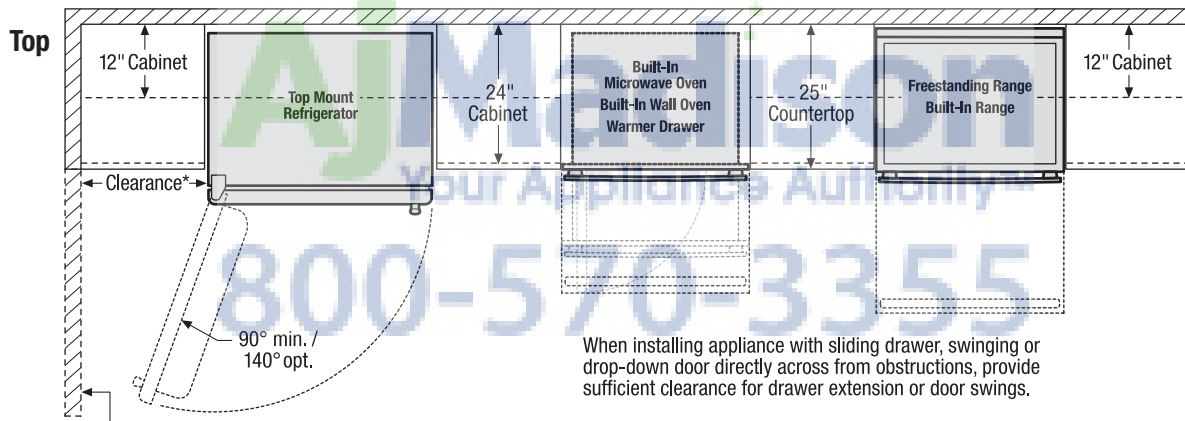

Use these dimensions and clearance instructions for planning purposes only. For detailed installation instructions, refer to installation guide, packed with product, or on the web at frigidaire.com.

*When installing top mount refrigerator adjacent to wall, cabinet or other appliance that extends beyond front edge of unit, 20" minimum clearance recommended to allow for optimum 140° door swing, providing complete crisper access and removal. (Absolute 3" minimum clearance will ONLY allow for 90° door swing which will provide limited crisper access with restricted removal.)