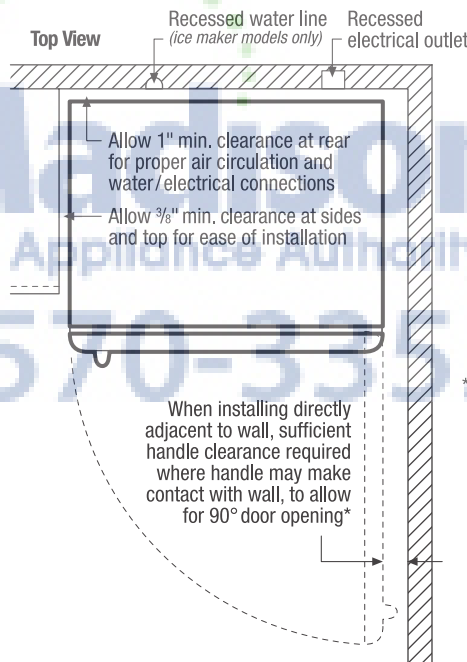

Bright Lighting

Our bright lighting makes it easy to see what's inside.

Available in:

Stainless (F)

Pearl (P)

Ebony (E)

¹Select models only.

Features	
Door Design	UltraSoft™
Door Handle Design	Stainless Steel (F), Color-Coordinated (P/E)
Cabinet Finish (Textured)	Grey (F), Color-Coordinated (P/E)
Door Stops	Yes
Door Hinge Covers	Grey (F), Color-Coordinated (P/E)
Door Reverse Option	Yes
Rollers - Front/Rear	Adjustable/Yes
Sound Package	Quiet Pack
Toe Grille	Grey (F), Color-Coordinated (P/E)
Refrigerator Features	
Interior Lighting	Designer
Refrigerator Shelves	2 Sliding SpillSafe® Adjustable Glass
Cool Zone™ Drawer	1 Full-Width Clear
Wine/Can Rack	
Store-More™ Crisper Drawers	2 Clear
Humidity Controls	2
Dairy Compartment	Clear Dairy Door
Door Bins	4 Adj. Half-Width Clear 1 Fixed Full-Width White
Door Racks	
Non-Slip Bin Liner	
Tall Bottle Retainers	
Gallon Door Storage	4
Freezer Features	
Door Bins	2 Full-Width Clear
Door Racks	
Freezer Shelves	1 Full-Width Wire
Factory Ice Maker w/ Large Ice Bin	Optional (PN# IM115)
Lighting	Yes
Certifications	
ENERGY STAR®	Yes
Specifications	
Total Capacity (Cu. Ft.)	20.6
Refrigerator Capacity (Cu. Ft.)	15.3
Freezer Capacity (Cu. Ft.)	5.3
Power Supply Connection Location	Right Bottom Rear
Water Inlet Connection Location	Bottom Right
Voltage Rating	120V / 60Hz / 15 or 20A
Connected Load (kW Rating) @ 120 Volts ¹	.72
Amps @ 120 Volts	6.0
Minimum Circuit Required (Amps)	15
Shipping Weight (Approx.)	220 Lbs.

¹For use on adequately wired 120V, dedicated circuit having 2-wire service with a separate ground wire. Appliance must be grounded for safe operation.

* When installing refrigerator adjacent to wall, cabinet or other appliance that extends beyond front edge of unit, 20" minimum clearance recommended to allow for optimum 140° door swing, providing complete crisper access and removal. (Absolute 3" minimum clearance will ONLY allow for 90° door swing which will provide limited crisper access with restricted removal.)