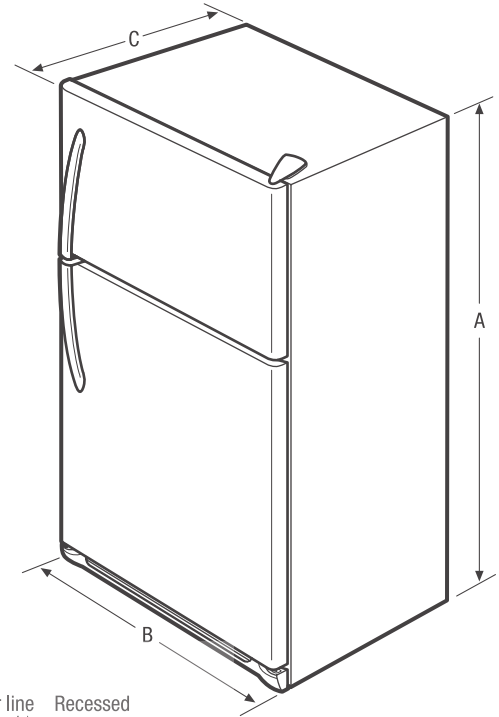

¹For use on adequately wired 120V, dedicated circuit having 2-wire service with a separate ground wire. Appliance must be grounded for safe operation.

* When installing refrigerator adjacent to wall, cabinet or other appliance that extends beyond front edge of unit, 20" minimum clearance recommended to allow for optimum 140° door swing, providing complete crisper access and removal. (Absolute 3" minimum clearance will ONLY allow for 90° door swing which will provide limited crisper access with restricted removal.)

NOTE: For planning purposes only. Always consult local and national electric and plumbing codes. Refer to Product Installation Guide for detailed installation instructions on the web at frigidaire.com.

Product Dimensions	
A - Height (Incl. Hinges & Rollers)	69-3/8"
B - Width	30"
C - Depth (Incl. Door)	32"
Depth with Door Open 90°	60"

Accessories information available on the web at frigidaire.com