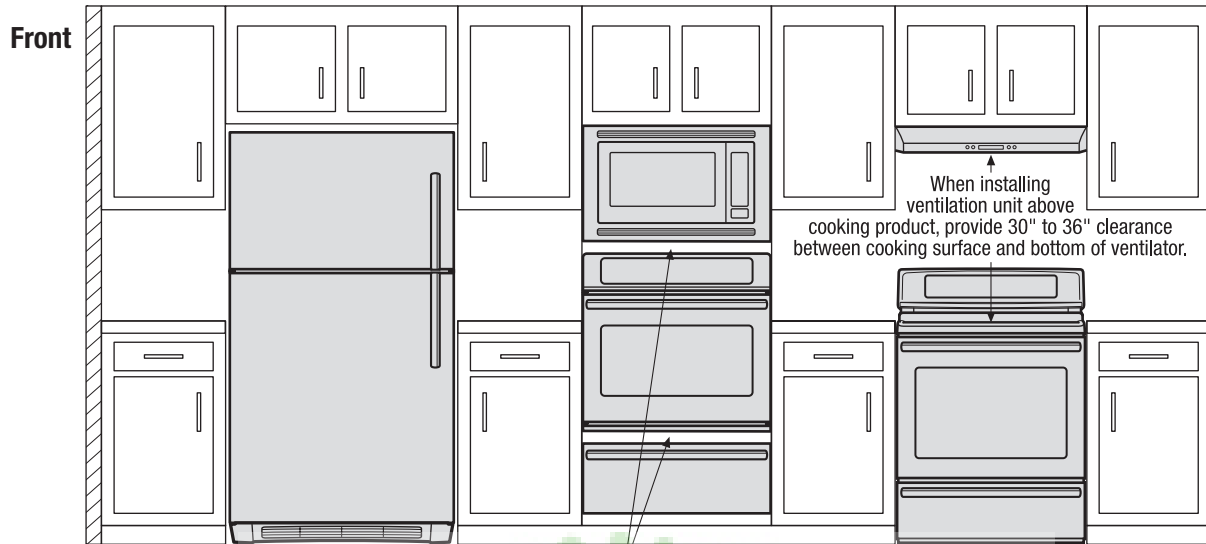

Use these dimensions and clearance instructions for planning purposes only. For detailed installation instructions, refer to installation guide, packed with product, or on the web at frigidaire.com.

*When installing top mount refrigerator adjacent to wall, cabinet or other appliance that extends beyond front edge of unit, 20" minimum clearance recommended to allow for optimum 140° door swing, providing complete crisper access and removal. (Absolute 3" minimum clearance will ONLY allow for 90° door swing which will provide limited crisper access with restricted removal.)