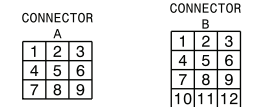

OVEN CIRCUIT

COLORS
BK. - BLACK
G. - GREEN
W. - WHITE
R. - RED
O. - ORANGE
Y. - YELLOW
BR. - BROWN
BL. - BLUE
GY. - GRAY
T. - TAN
P. - PINK
V. - VIOLET
PR. - PURPLE

CAUTION:
DISCONNECT POWER BEFORE SERVICING UNIT.
LABEL ALL WIRES PRIOR TO DISCONNECTION WHEN SERVICING CONTROLS.
WIRINGS ERRORS CAN CAUSE IMPROPER AND DANGEROUS OPERATION.
VERIFY PROPER OPERATION AFTER SERVICING.