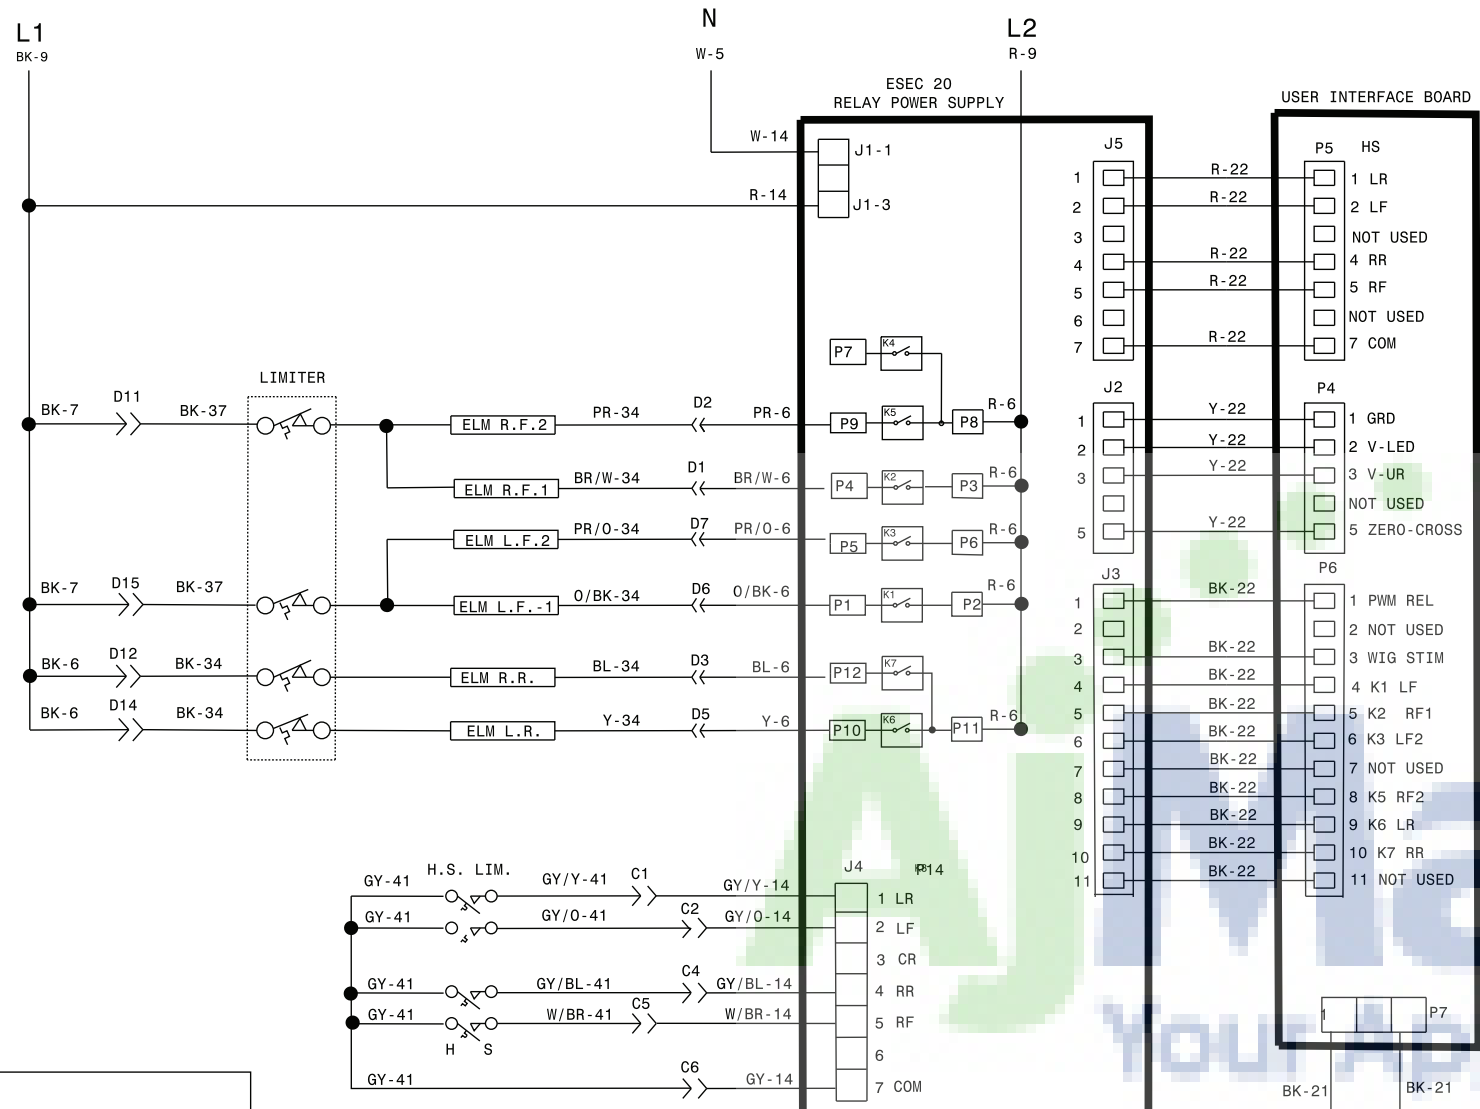

COOKTOP CIRCUIT

LEGEND
 C.R. - CENTER REAR
 R.F. - RIGHT FRONT
 R.R. - RIGHT REAR
 L.F. - LEFT FRONT
 L.R. - LEFT REAR
 LIM. - LIMITER
 H.S. - HOT SURFACE
 THM. - THERMOSTAT

CAUTION:
 DISCONNECT POWER BEFORE SERVICING UNIT.
 LABEL ALL WIRES PRIOR TO DISCONNECTION WHEN SERVICING CONTROLS.
 WIRINGS ERRORS CAN CAUSE IMPROPER AND DANGEROUS OPERATION.
 VERIFY PROPER OPERATION AFTER SERVICING.

OVEN CIRCUIT

COLORS
 BK. - BLACK
 G. - GREEN
 W. - WHITE
 R. - RED
 O. - ORANGE
 Y. - YELLOW
 BR. - BROWN
 BL. - BLUE
 GY. - GRAY
 T. - TAN
 P. - PINK
 V. - VIOLET
 PR. - PURPLE

CAUTION:
 DISCONNECT POWER BEFORE SERVICING UNIT.
 LABEL ALL WIRES PRIOR TO DISCONNECTION WHEN SERVICING CONTROLS.
 WIRINGS ERRORS CAN CAUSE IMPROPER AND DANGEROUS OPERATION.
 VERIFY PROPER OPERATION AFTER SERVICING.

COOKTOP CIRCUIT

LEGEND
 C.R. - CENTER REAR
 R.F. - RIGHT FRONT
 R.R. - RIGHT REAR
 L.F. - LEFT FRONT
 L.R. - LEFT REAR
 LIM. - LIMITER
 H.S. - HOT SURFACE
 THM. - THERMOSTAT

CODE	GAUGE	TEMP. °C	CSA	UL
1	18	125	CL1251	3173
2	16	125	CL1251	3173
3	14	125	CL1251	3173
4	12	125	CL1251	3173
5	18	150	EXL-150	3321
6	16	150	EXL-150	3321
7	14	150	EXL-150	3321
8	12	150	EXL-150	3321
9	10	150	EXL-150	3321
10	18	200	SEW-1	3122
11	16	200	SEW-1	3122
12	12	250		3252
13	16	250		3252
14	20	150	EXL-150	3321
15	8	150	EXL-150	3321
16	8	60		
17	10	60		
18	10	200	SEW-1	3122
19	20	125	CL1251	3173
20	20	200	SEW-1	3122
21	22	125		3266
22	22	150		10109
23	18	200		3573
34	16	200		3512
35	18	200		3512
37	14	200		3512
41	20	200		3512