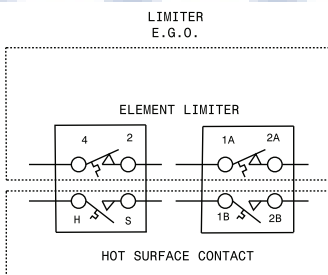

COOKTOP CIRCUIT

LEGEND
 C.R. - CENTER REAR
 R.F. - RIGHT FRONT
 R.R. - RIGHT REAR
 L.F. - LEFT FRONT
 L.R. - LEFT REAR
 LIM. - LIMITER
 H.S. - HOT SURFACE
 THM. - THERMOSTAT

CAUTION:
 DISCONNECT POWER BEFORE SERVICING UNIT.
 LABEL ALL WIRES PRIOR TO DISCONNECTION WHEN SERVICING CONTROLS.
 WIRINGS ERRORS CAN CAUSE IMPROPER AND DANGEROUS OPERATION.
 VERIFY PROPER OPERATION AFTER SERVICING.

OVEN CIRCUIT

COLORS
 BK. - BLACK
 G. - GREEN
 W. - WHITE
 R. - RED
 O. - ORANGE
 Y. - YELLOW
 BR. - BROWN
 BL. - BLUE
 GY. - GRAY
 T. - TAN
 P. - PINK
 V. - VIOLET
 PR. - PURPLE

CAUTION:
 DISCONNECT POWER BEFORE SERVICING UNIT.
 LABEL ALL WIRES PRIOR TO DISCONNECTION WHEN SERVICING CONTROLS.
 WIRINGS ERRORS CAN CAUSE IMPROPER AND DANGEROUS OPERATION.
 VERIFY PROPER OPERATION AFTER SERVICING.

COOKTOP CIRCUIT

LEGEND
 C.R. - CENTER REAR
 R.F. - RIGHT FRONT
 R.R. - RIGHT REAR
 L.F. - LEFT FRONT
 L.R. - LEFT REAR
 LIM. - LIMITER
 H.S. - HOT SURFACE
 THM. - THERMOSTAT

CODE	GAUGE	TEMP. °C	CSA	UL
1	18	125	CL1251	3173
2	16	125	CL1251	3173
3	14	125	CL1251	3173
4	12	125	CL1251	3173
5	18	150	EXL-150	3321
6	16	150	EXL-150	3321
7	14	150	EXL-150	3321
8	12	150	EXL-150	3321
9	10	150	EXL-150	3321
10	18	200	SEW-1	3122
11	16	200	SEW-1	3122
12	12	250		3252
13	16	250		3252
14	20	150	EXL-150	3321
15	8	150	EXL-150	3321
16	8	60		
17	10	60		
18	10	200	SEW-1	3122
19	20	125	CL1251	3173
20	20	200	SEW-1	3122
21	22	125		3266
22	22	150		10109
23	18	200		3573
34	16	200		3512
35	18	200		3512
37	14	200		3512
41	20	200		3512