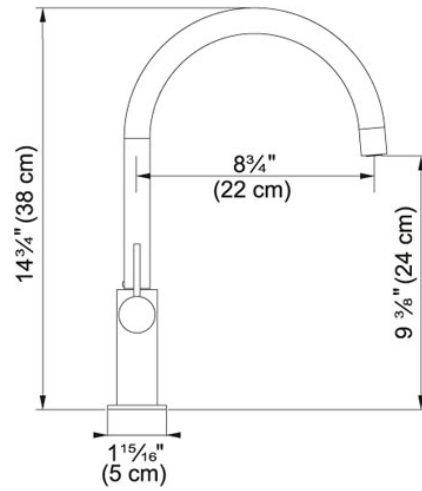

TECHNICAL DATA

Version	Swivel Spout / Side Spray
Flow Rate	1.75 gpm
Cartridge	Ceramic discs
Tap Operation	Side Lever
Applicable to	1 3/8"
Spout Swivel Range	360 °

Ambient FFS3100 Polished Chrome | 115.0355.847