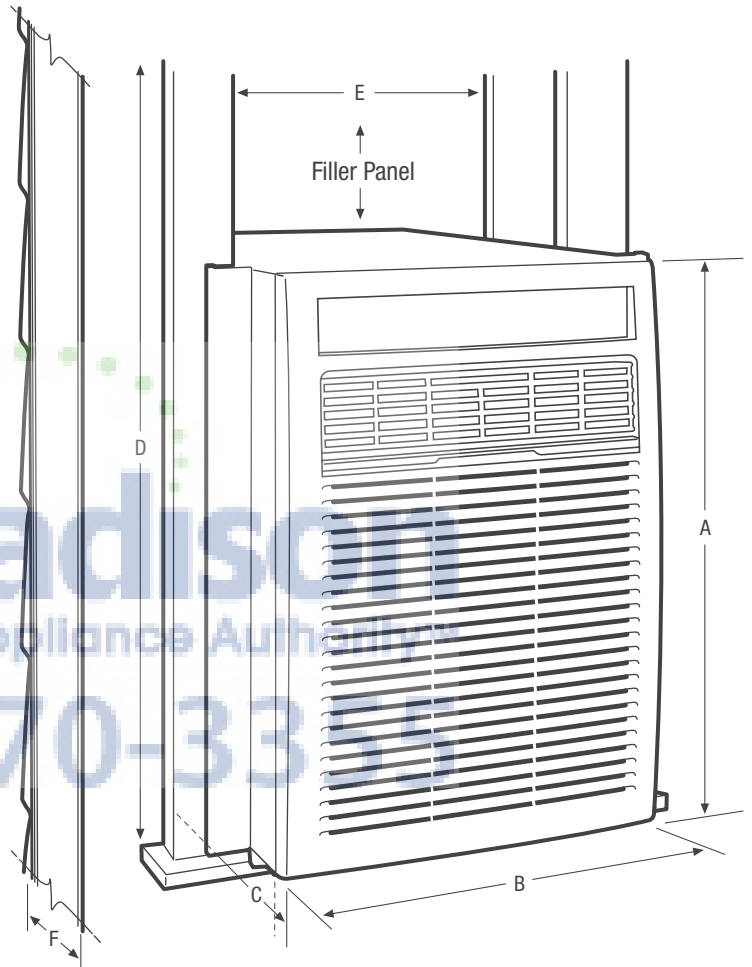

Performance	
BTU (Cool)	12,000
Dehumidification (Pints/Hour)	3.6
Cool Area (Up To Sq. Ft.)	550
Energy Efficiency Ratio	9.5
Electrical	
Volts	115
Amps (Cool)	11.6
Watts (Cool)	1,260
Length of Power Cord (Min./Max.)	6' / 6-1/2'
Plug Type (NEMA)	LCDI (5-15P)
Features	
Electronic Controls	Ready-Select® Controls
Fan Speeds (Cool/Fan)	3/3
Low Voltage Start-Up	Yes
Auto Cool Function	Yes
Energy Saver Mode	Yes
Sleep Mode	Yes
Filter Check	Yes
24-Hour On/Off Timer	Yes
Clean Air Ionizer	
Remote Control	Full-Function
Air CFM (High/Med/Low)	339/305/278
Air Direction Control	4-Way
Fresh Air/Exhaust Vent/Closed	No/Yes/Yes
Filter Type	Antibacterial Mesh
Filter Access	Slide-Out
Slide-Out Chassis	
Window Mounting Kit (Included)	Pleated Quick Mount
Warranty¹	Yes
Certifications	
Performance	AHAM
Specifications	
Refrigerant	R410a
Shipping Weight (Approx.)	90 Lbs.

¹Warranty 5 year sealed system/1 year full parts and labor.

AjMadison
Your Appliance Authority
800-570-3355

NOTE: For planning purposes only. Always consult local and national electric codes. Refer to Product Installation Guide for detailed installation instructions on the web at frigidaire.com.

Product Dimensions		Window Dimensions	
A - Height	20-1/4"	D - Height (Min.)	21-1/2" / 40"
B - Width	14-1/5"	E - Width	15-1/2"
C - Depth	23-1/2"	Wall Cutout Dimensions	
		F - Max. Wall Thickness	8-1/2"

Accessories information available on the web at frigidaire.com

FRIGIDAIRE

USA • 10200 David Taylor Drive • Charlotte, NC 28262 • 1-800-FRIGIDAIRE • frigidaire.com
CANADA • 5855 Terry Fox Way • Mississauga, ON L5V 3E4 • 1-800-265-8352 • frigidaire.ca

FFRS1222Q1 01/14

© 2014 Electrolux Home Products, Inc.

Specifications subject to change.