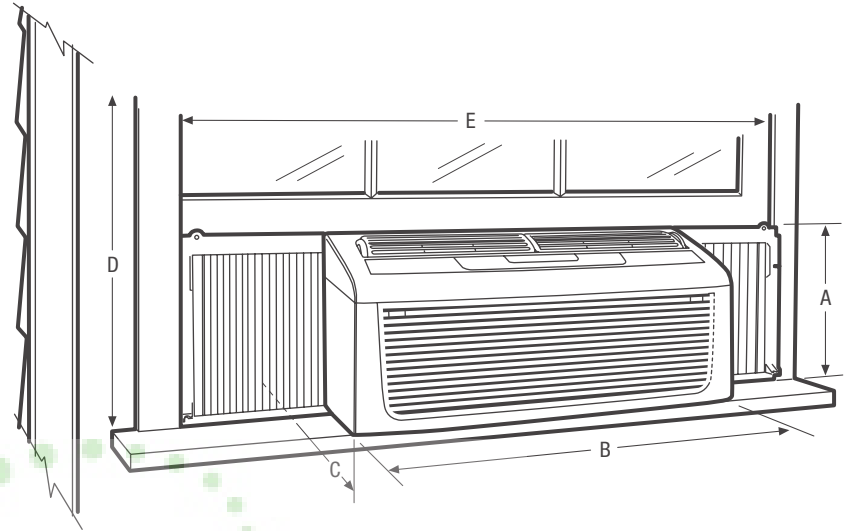

Performance	
BTU (Cool)	6,000
Dehumidification (Pints/Hour)	1.3
Cool Area (Up To Sq. Ft.)	250
Energy Efficiency Ratio	11.2
Electrical	
Volts	115
Amps (Cool)	4.7
Watts (Cool)	560
Length of Power Cord (Min./Max.)	6' / 6.5'
Plug Type (NEMA)	LCDI (5-15P)
Features	
Electronic Controls	Ready-Select*
Fan Speeds (Cool / Fan)	3 / 3
Low Voltage Start-Up	Yes
Auto Cool Function	Yes
Energy Saver Mode	Yes
Sleep Mode	Yes
Filter Check	Yes
24-Hour On / Off Timer	Yes
Clean Air Ionizer	
Remote Control	Full Function
Air CFM (High / Low)	176 / 153 / 124
Air Direction Control	8-Way
Fresh Air / Exhaust Vent / Closed	No / No / Yes
Filter Type	Antibacterial Mesh
Filter Access	Tilt-Out
Slide-Out Chassis	
Window Mounting Kit (Included)	Pleated Quick Mount
Warranty¹	Yes
Certifications	
ENERGY STAR®	Yes
Performance	AHAM
Specifications	
Refrigerant	R410a
Shipping Weight (Approx.)	57 Lbs.

AjMadison
Your Appliance Authority™
800-570-3355

¹Warranty 5 year sealed system / 1 year full parts and labor.

NOTE: For planning purposes only. Always consult local and national electric codes. Refer to Product Installation Guide for detailed installation instructions on the web at frigidaire.com.

Product Dimensions	
A - Height	12-1/4"
B - Width	23-5/8"
C - Depth	18"

Window Dimensions	
D - Height (Min.)	12-1/2"
E - Width (Min./Max.)	26-1/2" / 41-1/2"

Accessories information available on the web at frigidaire.com

FRIGIDAIRE

USA • 10200 David Taylor Drive • Charlotte, NC 28262 • 1-800-FRIGIDAIRE • frigidaire.com
CANADA • 5855 Terry Fox Way • Mississauga, ON L5V 3E4 • 1-800-265-8352 • frigidaire.ca

FFRL0633Q1 01/14

© 2014 Electrolux Home Products, Inc.

Specifications subject to change.