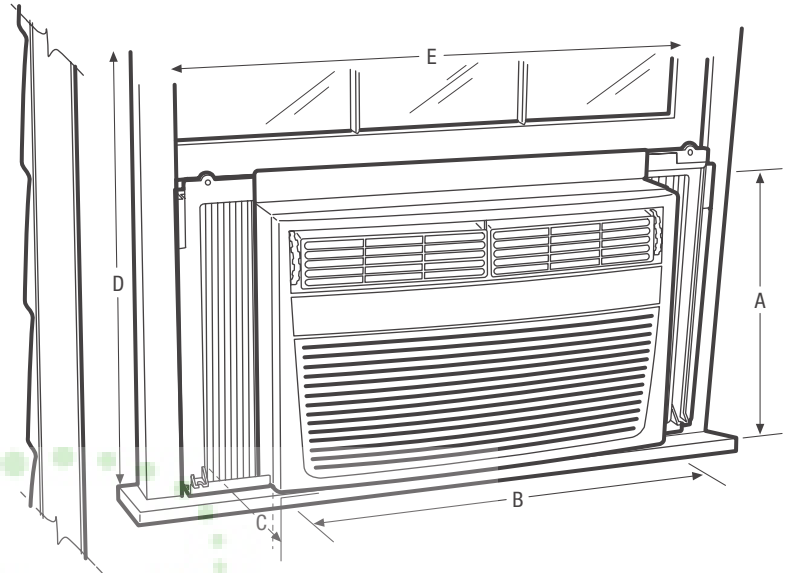

Performance	
BTU (Cool)	12,000/11,600
BTU (Heat)	11,000/8,500
Dehumidification (Pints/Hour)	2.0
Cool Area (Up To Sq. Ft.)	550
Combined Energy Efficiency Ratio	10.9
Energy Efficiency Ratio	10.9
Electrical	
Volts	230/208
Amps (Cool)	5.0/5.2
Amps (Heat)	12.0
Watts (Cool)	1,220/1,170
Watts (Heat)	3,500/2,800
Length of Power Cord (Min./Max.)	5.5' / 6'
Plug Type (NEMA)	LCDI (6-20P)
Features	
Electronic Controls	Ready-Select® Controls
Fan Speeds (Cool/Fan/Heat)	3/3/3
Low Voltage Start-Up	Yes
Auto Cool Function	Yes
Energy Saver Mode	Yes
Sleep Mode	Yes
Filter Check	Yes
24-Hour On/Off Timer	Yes
Clean Air Ionizer	
Remote Control	Full-Function with Heat
Air CFM (High/Med/Low)	271/249/224
Air Direction Control	8-Way
Fresh Air/Exhaust Vent/Closed	No/No/Yes
Filter Type	Antibacterial Mesh
Filter Access	Tilt-Out
Slide-Out Chassis	Yes
Window Mounting Kit (Included)	Pleated Quick Mount
Warranty¹	Yes
Certifications	
Performance	AHAM
Specifications	
Refrigerant	R410a
Shipping Weight (Approx.)	100 Lbs.

Madison
Your Appliance Authority™
800-570-3355

¹Warranty 5 year sealed system/1 year full parts and labor.

NOTE: For planning purposes only. Always consult local and national electric codes. Refer to Product Installation Guide for detailed installation instructions on the web at frigidaire.com.

Product Dimensions	
A - Height	15-3/8"
B - Width	22-5/8"
C - Depth	23-5/16"

Window Dimensions	
D - Height (Min.)	16-1/2"
E - Width (Min./Max.)	26-7/8" / 36"
Wall Cutout Dimensions	
Height	16-1/8"
Width	23-3/16"
Max. Wall Thickness	6-1/8"

Accessories information available on the web at frigidaire.com