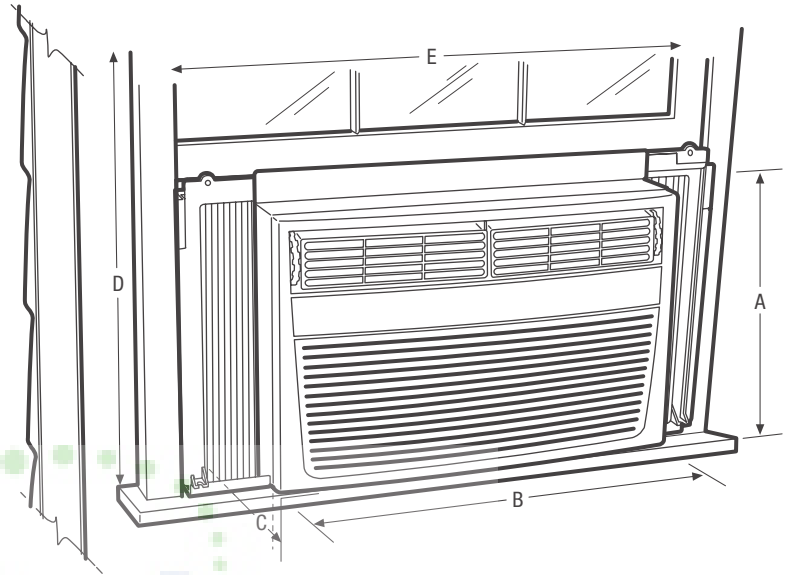

Performance	
BTU (Cool)	6,000
Dehumidification (Pints/Hour)	1.3
Cool Area (Up To Sq. Ft.)	250
Energy Efficiency Ratio	11.2
Electrical	
Volts	115
Amps (Cool)	5.0
Watts (Cool)	536
Length of Power Cord (Min./Max.)	6' / 6.5'
Plug Type (NEMA)	LCDI (5-15P)
Features	
Electronic Controls	Ready-Select® Controls
Fan Speeds (Cool / Fan)	3 / 3
Low Voltage Start-Up	Yes
Auto Cool Function	Yes
Energy Saver Mode	Yes
Sleep Mode	Yes
Filter Check	Yes
24-Hour On / Off Timer	Yes
Clean Air Ionizer	Yes
Remote Control	Full-Function
Air CFM (High / Med / Low)	152 / 120 / 105
Air Direction Control	8-Way
Fresh Air / Exhaust Vent / Closed	No / No / Yes
Filter Type	Antibacterial Mesh
Filter Access	Tilt-Out
Slide-Out Chassis	
Window Mounting Kit (Included)	Pleated Quick Mount
Warranty¹	Yes
Certifications	
ENERGY STAR®	Yes
Performance	AHAM
Specifications	
Refrigerant	R410a
Shipping Weight (Approx.)	52 Lbs.

AjMadison
Your Appliance Authority™
800-570-3355

¹Warranty 5 year sealed system / 1 year full parts and labor.

NOTE: For planning purposes only. Always consult local and national electric codes. Refer to Product Installation Guide for detailed installation instructions on the web at frigidaire.com.

Product Dimensions	
A - Height	13-7/16"
B - Width	18-1/2"
C - Depth	15-1/2"

Window Dimensions	
D - Height (Min.)	14"
E - Width (Min./Max.)	23" / 36"

Accessories information available on the web at frigidaire.com

FRIGIDAIRE

USA • 10200 David Taylor Drive • Charlotte, NC 28262 • 1-800-FRIGIDAIRE • frigidaire.com
CANADA • 5855 Terry Fox Way • Mississauga, ON L5V 3E4 • 1-800-265-8352 • frigidaire.ca
FFRE0633Q1 01/14

© 2014 Electrolux Home Products, Inc.

Specifications subject to change.