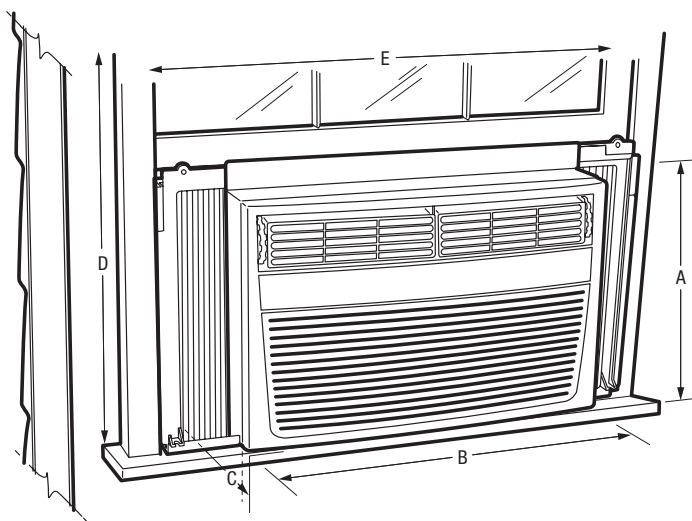

A - Height	12-3/4"
B - Width	18-19/32"
C - Depth	15-23/32"

WINDOW DIMENSIONS

D - Height (Min.)	13-1/4"
E - Width (Min./Max.)	22" / 36"

Note: For planning purposes only. Always consult local and national electric, gas and plumbing codes. Refer to Product Installation Guide for detailed installation instructions on the web at frigidaire.com.