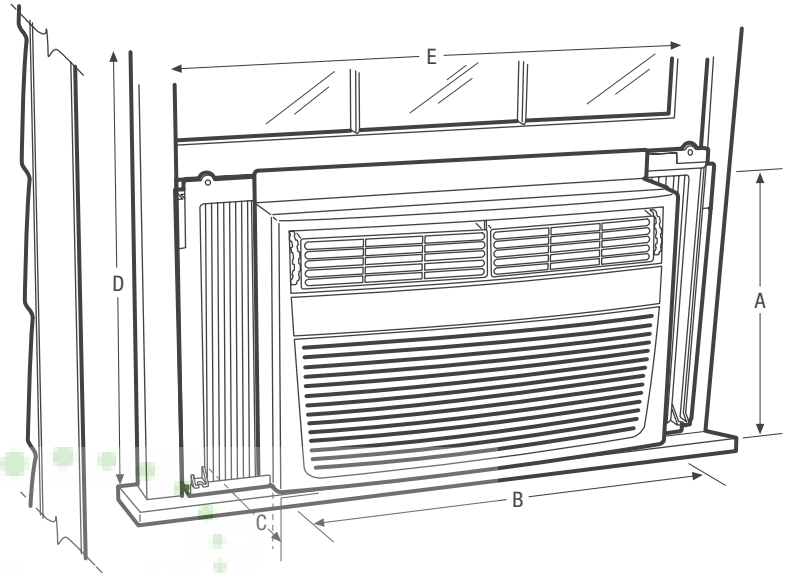

Performance	
BTU (Cool)	12,000
Dehumidification (Pints/Hour)	3.8
Cool Area (Up To Sq. Ft.)	550
Energy Efficiency Ratio	9.8
Electrical	
Volts	115
Amps (Cool)	11.0
Watts (Cool)	1,220
Length of Power Cord (Min./Max.)	6' / 6.5'
Plug Type (NEMA)	LCDI (5-15P)
Features	
Electronic Controls	Mechanical
Fan Speeds (Cool / Fan)	3 / 3
Low Voltage Start-Up	Yes
Auto Cool Function	
Energy Saver Mode	
Sleep Mode	
Filter Check	
24-Hour On / Off Timer	
Clean Air Ionizer	
Remote Control	
Air CFM (High / Med / Low)	264 / 242 / 202
Air Direction Control	8-Way
Fresh Air / Exhaust Vent / Closed	Yes / Yes / Yes
Filter Type	Antibacterial Mesh
Filter Access	Tilt-Out
Slide-Out Chassis	
Window Mounting Kit (Included)	Pleated Quick Mount
Warranty¹	Yes
Certifications	
Performance	AHAM
Specifications	
Refrigerant	R410a
Shipping Weight (Approx.)	74 Lbs.

AjMadison
Your Appliance Authority™
800-570-3355

¹Warranty 5 year sealed system/1 year full parts and labor.

NOTE: For planning purposes only. Always consult local and national electric codes. Refer to Product Installation Guide for detailed installation instructions on the web at frigidaire.com.

Product Dimensions	
A - Height	14-1/2"
B - Width	19"
C - Depth	21-1/2"

Window Dimensions	
D - Height (Min.)	15-1/2"
E - Width (Min./Max.)	23" / 36"

Accessories information available on the web at frigidaire.com