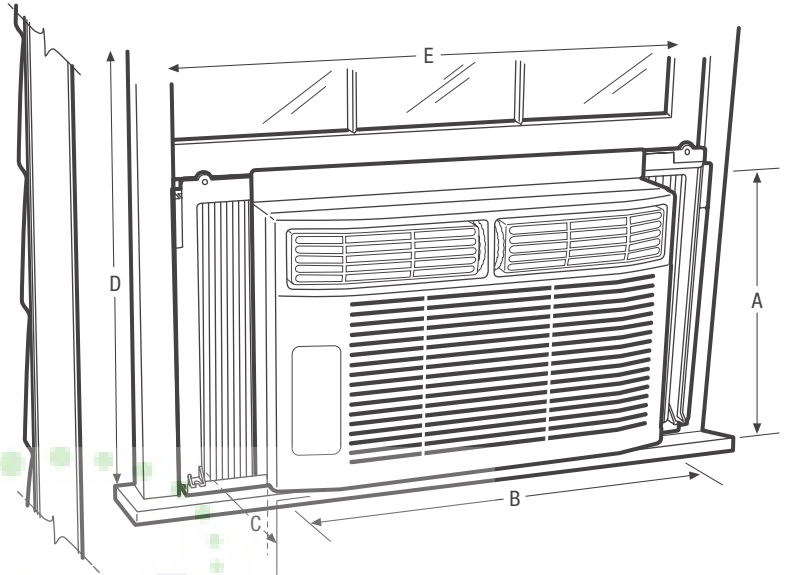

Performance	
BTU (Cool)	10,000
Dehumidification (Pints/Hour)	2.7
Cool Area (Up To Sq. Ft.)	450
Combined Energy Efficiency Ratio	10.9
Energy Efficiency Ratio	10.9
Electrical	
Volts	115
Amps (Cool)	8.0
Watts (Cool)	915
Length of Power Cord (Min./Max.)	6' / 6.5'
Plug Type (NEMA)	LCDI (5-15P)
Features	
Electronic Controls	Mechanical
Fan Speeds (Cool / Fan)	3 / 3
Low Voltage Start-Up	Yes
Auto Cool Function	
Energy Saver Mode	
Sleep Mode	
Filter Check	
24-Hour On / Off Timer	
Clean Air Ionizer	
Remote Control	
Air CFM (High/Med/Low)	285 / 243 / 221
Air Direction Control	8-Way
Fresh Air / Exhaust Vent / Closed	Yes / Yes / Yes
Filter Type	Antibacterial Mesh
Filter Access	Tilt-Out
Slide-Out Chassis	
Window Mounting Kit (Included)	Pleated Quick Mount
Warranty¹	Yes
Certifications	
Performance	AHAM
Specifications	
Refrigerant	R410a
Shipping Weight (Approx.)	69 Lbs.

AjMadison
Your Appliance Authority™
800-570-3355

¹Warranty 5 year sealed system / 1 year full parts and labor.

NOTE: For planning purposes only. Always consult local and national electric codes. Refer to Product Installation Guide for detailed installation instructions on the web at frigidaire.com.

Product Dimensions	
A - Height	14-1/2"
B - Width	19"
C - Depth	21-1/2"

Window Dimensions	
D - Height (Min.)	15-1/2"
E - Width (Min./Max.)	23" / 36"

Accessories information available on the web at frigidaire.com