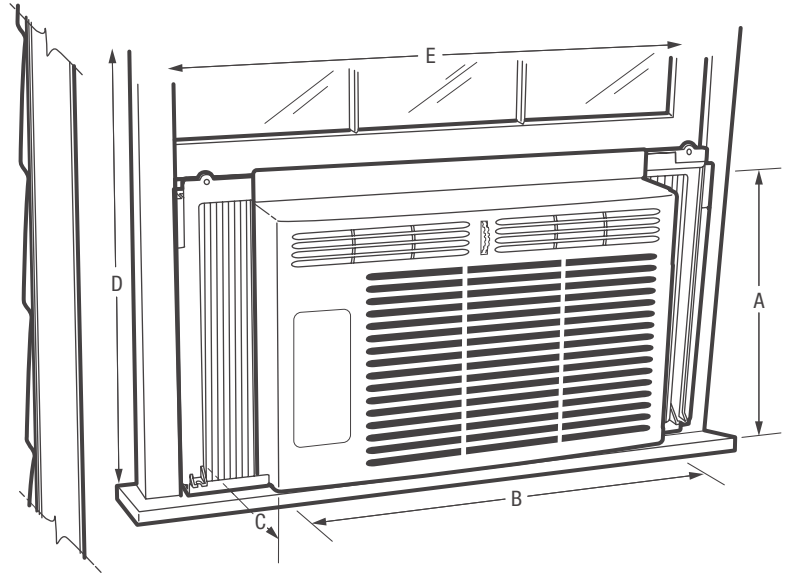

Performance	
BTU (Cool)	5,000
Dehumidification (Pints/Hour)	1.1
Cool Area (Up To Sq. Ft.)	150
Energy Efficiency Ratio	11.1
Electrical	
Volts	115
Amps (Cool)	4.0
Watts (Cool)	450
Length of Power Cord (Min./Max.)	6' / 6.5'
Plug Type (NEMA)	LCDI (5-15P)
Features	
Electronic Controls	Ready-Select® Controls
Fan Speeds (Cool / Fan)	2 / 2
Low Voltage Start-Up	Yes
Auto Cool Function	Yes
Energy Saver Mode	Yes
Sleep Mode	
Filter Check	Yes
24-Hour On / Off Timer	Yes
Clean Air Ionizer	
Remote Control	Full Function
Air CFM (High / Low)	136 / 110
Air Direction Control	4-Way
Fresh Air / Exhaust Vent / Closed	No / No / Yes
Filter Type	Antibacterial Mesh
Filter Access	Slide-Out
Slide-Out Chassis	
Window Mounting Kit (Included)	Pleated Quick Mount
Warranty¹	Yes
Certifications	
Performance	AHAM
Specifications	
Refrigerant	R410a
Shipping Weight (Approx.)	48 Lbs.

¹Warranty 5 year sealed system/1 year full parts and labor.

NOTE: For planning purposes only. Always consult local and national electric codes. Refer to Product Installation Guide for detailed installation instructions on the web at frigidaire.com.

Product Dimensions	
A - Height	12"
B - Width	16"
C - Depth	15-1/4"

Window Dimensions	
D - Height (Min.)	13"
E - Width (Min./Max.)	23" / 36"

Accessories information available on the web at frigidaire.com

FRIGIDAIRE

USA • 10200 David Taylor Drive • Charlotte, NC 28262 • 1-800-FRIGIDAIRE • frigidaire.com
CANADA • 5855 Terry Fox Way • Mississauga, ON L5V 3E4 • 1-800-265-8352 • frigidaire.ca

FFRA0522R1 12/15

© 2015 Electrolux Home Products, Inc.

Specifications subject to change.