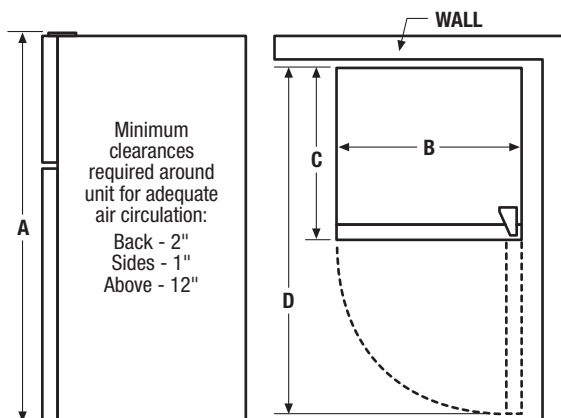

Apartment Refrigerators

FFPT12FOK M/W/V¹/B

12 Cu. Ft. Top Mount

Signature Features

2 SpaceWise™ Adjustable Glass Shelves

2 Clear Store-More™ Crisper Drawers

Adjustable Door Storage

2 Full-Width Freezer Door Racks

Product Dimensions

| | |
|--------------------------------|---------|
| A - Height | 59-7/8" |
| B - Width | 23-5/8" |
| C - Depth (Including Door) | 29-3/8" |
| D - Depth with Door Opened 90° | 50-12" |

2 Fresh Food Half-Width Clear Door Bins

2 Fresh Food Full-Width Clear Door Racks

1 Tall Bottle Retainer

1 Freezer SpaceWise™ Adjustable Wire Shelf

Specifications

| | |
|----------------------------------|-------------------------|
| Total Capacity (Cu. Ft.) | 12.0 |
| Refrigerator Capacity (Cu. Ft.) | 9.0 |
| Freezer Capacity (Cu. Ft.) | 3.0 |
| Power Supply Connection Location | Right Bottom Rear |
| Voltage Rating | 115V / 60Hz / 15 or 20A |
| Shipping Weight (Approx.) | 148 Lbs. |
| UPC (SilverMist™) | 0-12505-74717-5 |
| UPC (White) | 0-12505-74714-4 |
| UPC (White Left-Swing Door) | 0-12505-74715-1 |
| UPC (Black) | 0-12505-74716-8 |