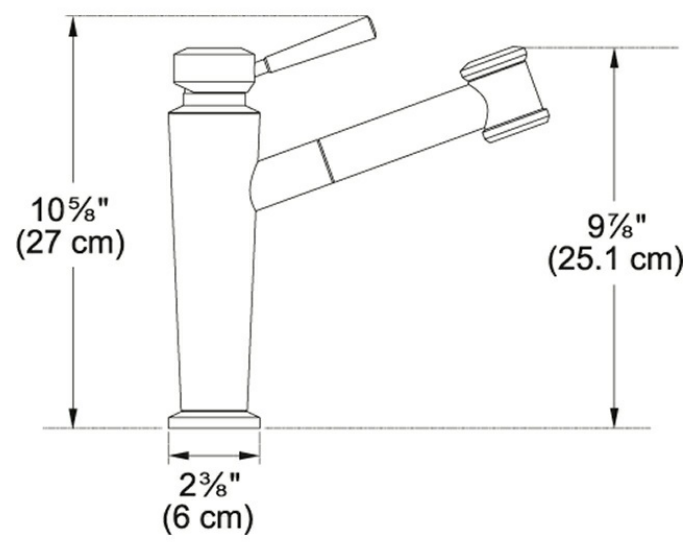

Product Picture

Technical Drawing

Product Information

Version	Pull-Out
Spray Type	Full and Needle Spray
Faucet Operation	Top Lever
Flow Rate	1.75 gpm
Cartridge	35mm Ceramic Cartridge
Where to buy	Showroom