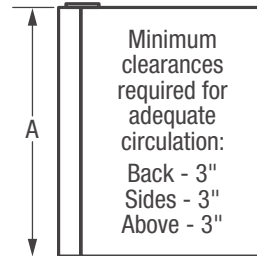

Features	
Cubic Feet (Cu.Ft.)	4.5
Exterior	
Door Color	Silver Mist
Cabinet Color	Black
Door Handle	Recessed
Door Stops	Yes
Reversible Door	Yes
Interior	
Defrost	Frost-Free
Lighting	Bright
Refrigerator Shelves	1 SpaceWise® Adjustable / 1 Fixed Glass
Store-More™ Crisper Drawers	1 Clear
Door Bins	
Door Racks	2 Half-Width Wire
Tall Bottle Retainers	
Can Rack	8-Can Capacity
Freezer Racks	1 Full-Width Wire
Freezer Shelves	1 Adjustable Wire
Cabinet Liner	White
Certifications	
ENERGY STAR®	Yes
Specifications	
Total Capacity (Cu.Ft.)	4.5
Refrigerator Capacity (Cu.Ft.)	3.1
Freezer Capacity (Cu.Ft.)	1.4
Power Supply Connection Location	Right Bottom Rear
Voltage Rating	115V / 60Hz / 15A
Minimum Circuit Required (Amps)	15
Shipping Weight (Approx.)	94 Lbs.
Installation Type	Freestanding

NOTE: For planning purposes only. Always consult local and national electric codes. Refer to Product Installation Guide for detailed installation instructions on the web at frigidaire.com.

Product Dimensions	
A - Height	43"
B - Width	21-5/8"
C - Depth (Incl. Door)	23-3/4"
D - Depth with Door Open 90°	43"

Accessories information available on the web at frigidaire.com