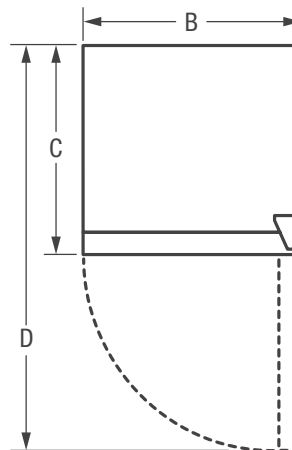

Features	
Cubic Feet (Cu.Ft.)	4.5
Exterior	
Door Color	Silver Mist
Cabinet Color	Black
Door Handle	Recessed
Door Stops	Yes
Reversible Door	Yes
Interior	
Defrost	Frost-Free
Lighting	Bright
Refrigerator Shelves	1 SpaceWise® Adjustable / 1 Fixed Glass
Store-More™ Crisper Drawers	1 Clear
Door Bins	
Door Racks	2 Half-Width Wire
Tall Bottle Retainers	
Can Rack	8-Can Capacity
Freezer Racks	1 Full-Width Wire
Freezer Shelves	1 Adjustable Wire
Cabinet Liner	White
Certifications	
ENERGY STAR®	Yes
Specifications	
Total Capacity (Cu.Ft.)	4.5
Refrigerator Capacity (Cu.Ft.)	3.1
Freezer Capacity (Cu.Ft.)	1.4
Power Supply Connection Location	Right Bottom Rear
Voltage Rating	115V / 60Hz / 15A
Minimum Circuit Required (Amps)	15
Shipping Weight (Approx.)	94 Lbs.
Installation Type	Freestanding

NOTE: For planning purposes only. Always consult local and national electric codes. Refer to Product Installation Guide for detailed installation instructions on the web at frigidaire.com.

Product Dimensions	
A - Height	43"
B - Width	21-5/8"
C - Depth (Incl. Door)	23-3/4"
D - Depth with Door Open 90°	43"

Accessories information available on the web at frigidaire.com