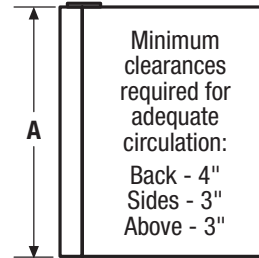

Compact Refrigerator

FFPH45F4L M

4.5 Cu. Ft.

Product Dimensions

A - Height	43"
B - Width	21-5/8"
C - Depth (Including Door)	23-3/4"
D - Depth with Door Open 90°	43"

More Easy-To-Use Features

SpaceWise® Adjustable Glass Shelves

Perfect place for your microwave or other convenient storage.

800-570-3355

ENERGY STAR®

Available in:

Silver Mist (M)

Features	
Cubic Feet (Cu.Ft.)	4.5
Exterior	
Door Color	Silver Mist
Cabinet Color	Black
Door Handle	Integrated
Door Stops	Yes
Reversible Door	Yes
Interior	
Defrost	Frost Free
Lighting	Bright
Refrigerator Shelves	1 SpaceWise® Adjustable Glass / 1 Fixed Removable Glass
StoreMore™ Crisper Drawers	1 Clear
Door Bins	
Door Racks	2 Half-Width Wire
Tall Bottle Retainers	
Can Rack	7-Can Capacity
Freezer Racks	1 Full-Width White
Freezer Shelves	1 Wire
Cabinet Liner	White
Certifications	
ENERGY STAR®	Yes
Specifications	
Total Capacity (Cu. Ft.)	4.5
Refrigerator Capacity (Cu. Ft.)	3.1
Freezer Capacity (Cu. Ft.)	1.4
Power Supply Connection Location	Right Bottom Rear
Voltage Rating	120V / 60Hz / 15 or 20A
Minimum Circuit Required (Amps)	15
Shipping Weight (Approx.)	87 Lbs.
Installation Type	Freestanding

Product Dimensions	
A - Height	43"
B - Width	21-5/8"
C - Depth (Incl. Door)	23-3/4"
D - Depth with Door Open 90°	43"

Accessories information available on the web at frigidaire.com