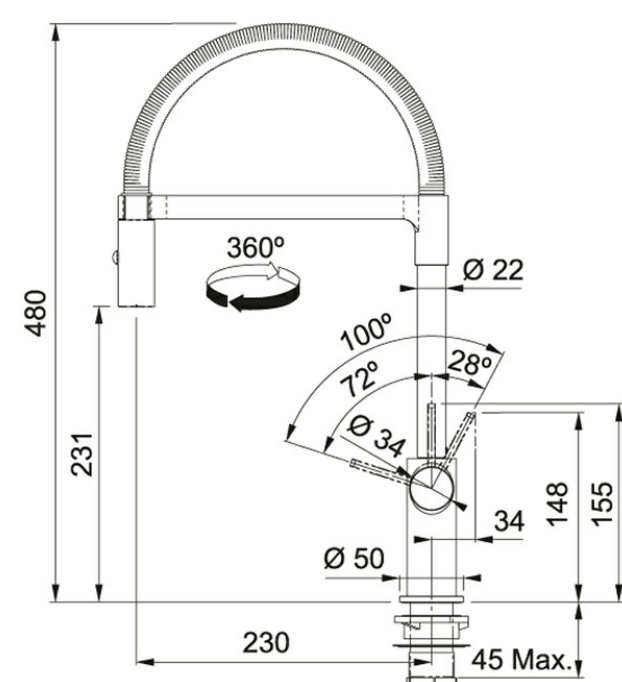

# Ambient FFPD3180 Satin Nickel

Product Picture

Technical Drawing

Product Information

Version	Arc Spout
Spray Type	Full and Needle Spray
Faucet Operation	Side Lever
Flow Rate	1.75 gpm
Cartridge	Ceramic Cartridge
Where to buy	Showroom

Article Numbers

FUN#	115.0355.844
US Part Number	FFPD3180