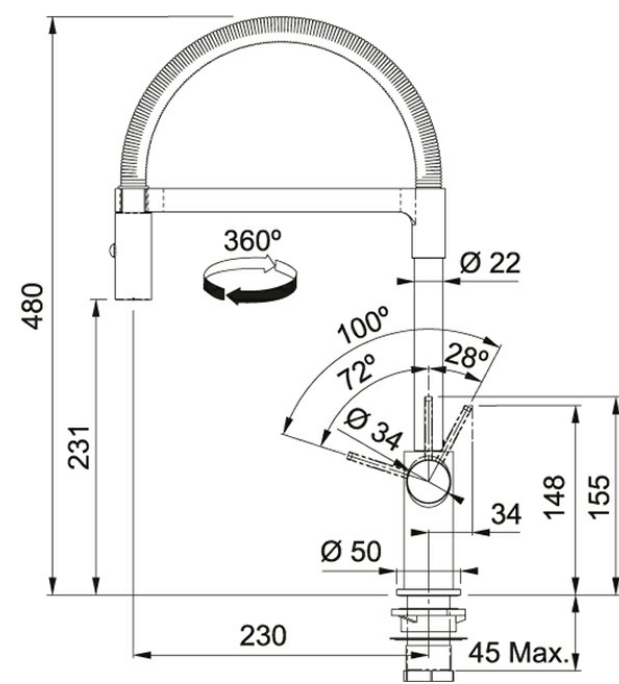

Ambient FFPD3100 Polished Chrome

Product Picture

Technical Drawing

Product Information

| | |
|------------------|-----------------------|
| Version | Arc Spout |
| Spray Type | Full and Needle Spray |
| Faucet Operation | Side Lever |
| Flow Rate | 1.75 gpm |
| Cartridge | Ceramic Cartridge |
| Where to buy | Showroom |

Article Numbers

| | |
|----------------|--------------|
| FUN# | 115.0355.843 |
| US Part Number | FFPD3100 |