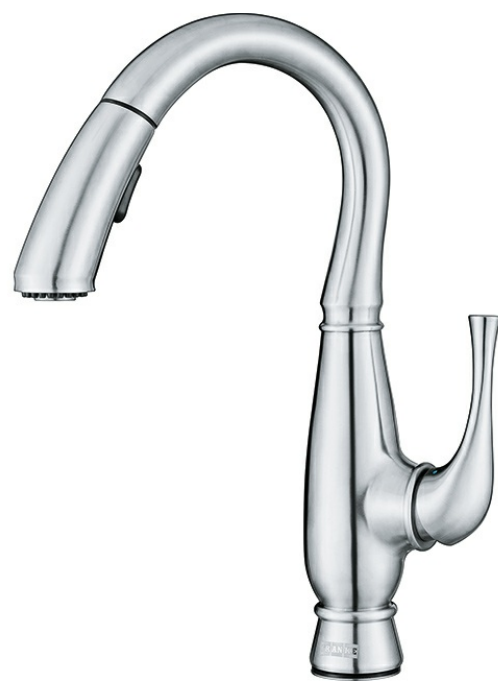

Orca FFP3550 Stainless Steel

Embellished with details, the Orca faucets are classically elegant. The soft flowing curves are accentuated with a luxurious steel finish to create a traditional, high-end look.

Product Picture

Technical Drawing

Product Information

Version	Bar/Prep
Spray Type	Full and Needle Spray
Faucet Operation	Side Lever
Flow Rate	1.75 gpm
Cartridge	28mm Ceramic Cartridge
Where to buy	Showroom

Article Numbers

FUN#	115.0383.678
US Part Number	FFP3550