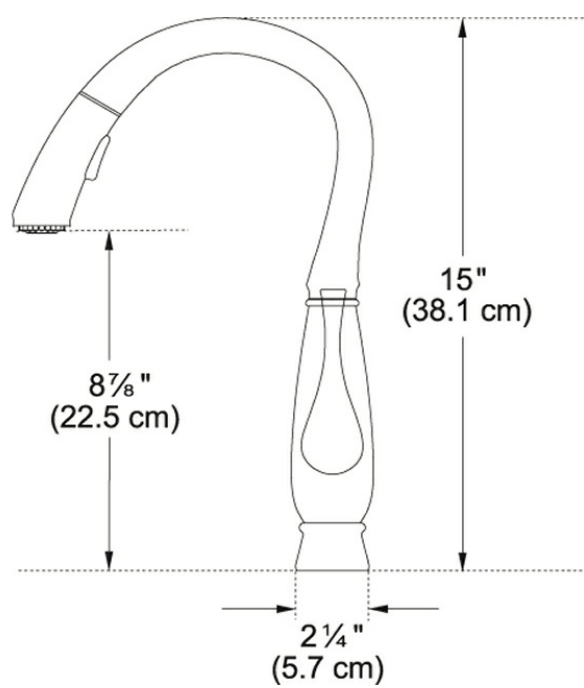

Orca FFP3550 Stainless Steel

Embellished with details, the Orca faucets are classically elegant. The soft flowing curves are accentuated with a luxurious steel finish to create a traditional, high-end look.

Product Picture

Technical Drawing

Product Information

Version	Bar/Prep
Spray Type	Full and Needle Spray
Faucet Operation	Side Lever
Flow Rate	1.75 gpm
Cartridge	28mm Ceramic Cartridge
Where to buy	Showroom