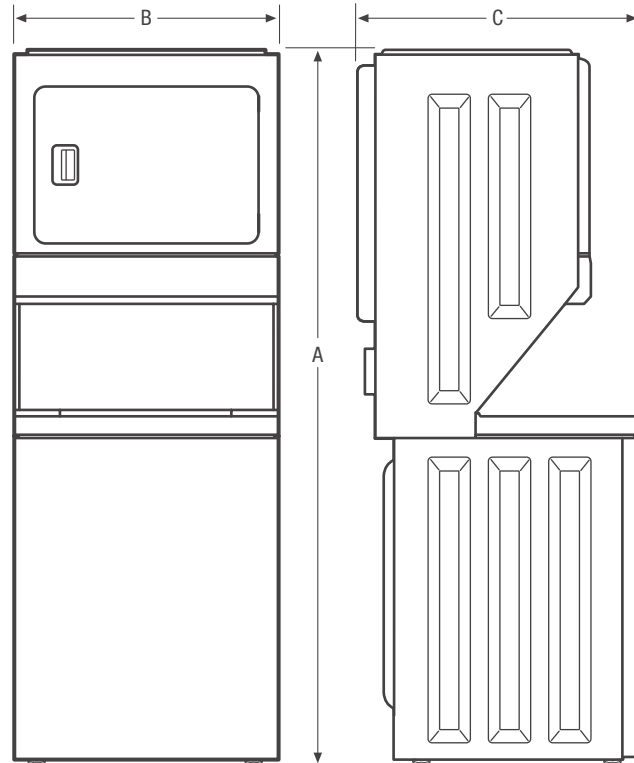

¹Rigid metal duct preferred, semi-rigid optional and allow deductions for elbows and vents. Refer to Installation Guide on web for additional information.

NOTE: For planning purposes only. Always consult local and national electric and plumbing codes. Refer to Product Installation Guide on the web at frigidaire.com for detailed installation instructions.

Product Dimensions	
A - Height	77"
B - Width	27"
C - Depth	31-1/2"
Depth with Door Open 90°	47-1/2"

Accessories information available on the web at frigidaire.com