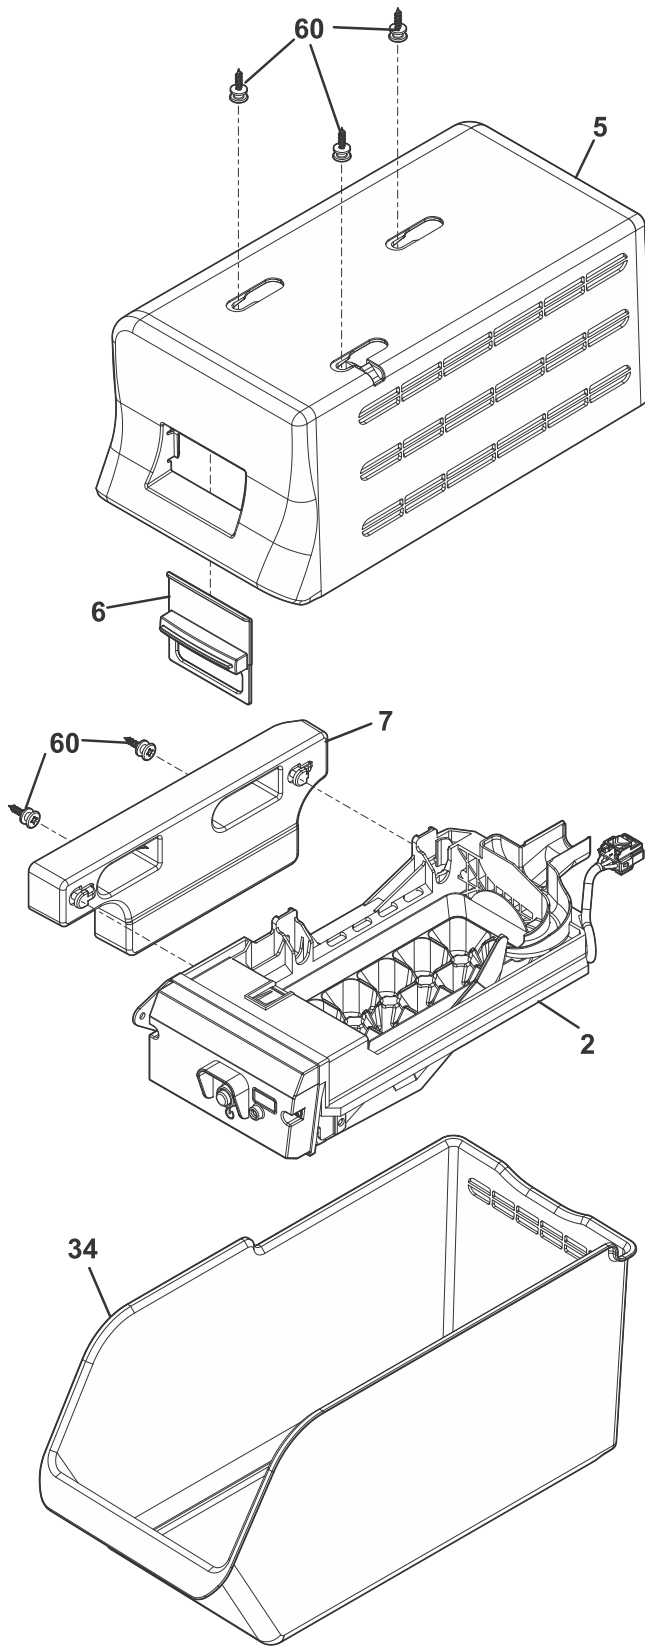

ICE MAKER

IMFFHI1835VS0

ICE MAKER

POS. NO	PART NO.	DESCRIPTION
1	218976923	Tube, water, valve to IM, w/nut
2 #	5304520536	Ice Maker, assembly, twist tray
5	5304520538	Cover, ice maker
6	5304520539	Door, ice maker cover
7	5304520537	Bracket, ice maker
10	218990901	Clip, wire/tube
11	218515401	Clip, grille/tube
34	5304520535	Container, ice bucket
45	241500304	Screw, hex washer head, 8-18AB x 0.625
55 #	5304520540	Valve, water, single solenoid
60	5304520542	Screw, shld hi-lo qdrx, M4.2 x 15.9