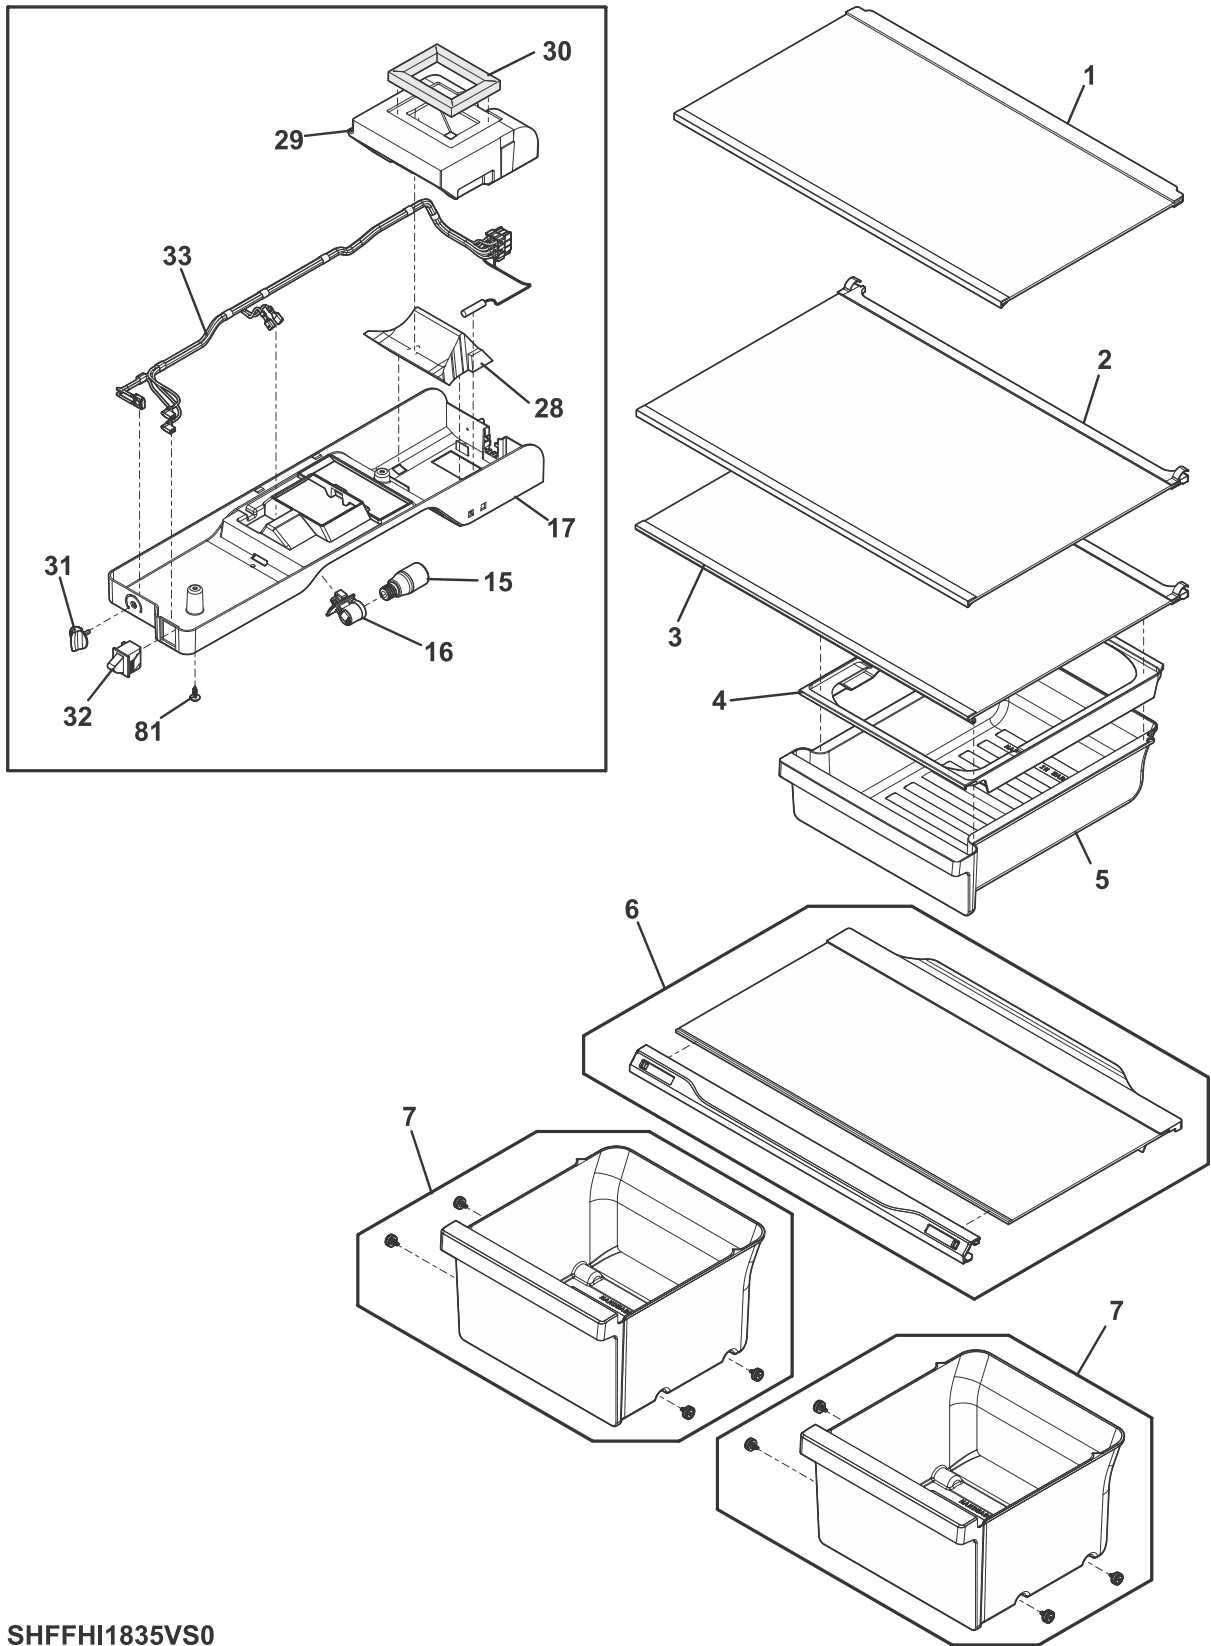

SHELVES

SHFFHI1835VS0

SHELVES

POS. NO	PART NO.	DESCRIPTION
1	5304519660	Shelf Assembly, freezer, glass, w/trim
2	5304522151	Shelf Assembly, refrigerator, glass, w/trim
3	5304522180	Shelf Assembly, refrigerator, glass, deli drawer, w/trim
4	5304522177	Carriage, deli drawer
5	5304522176	Drawer, deli, half width
6	5304519729	Cover Assembly, crisper, glass, w/trim
7	5304522242	Pan Assembly, crisper, w/rollers
15	5304522314	BULB, light, E17/12 LED
16 #	5304522315	Socket, LED light
17	5304522316	Housing, control box
28	5304522317	Diffuser, control box, bottom
29	5304522318	Diffuser, control box, top
30	5304520493	Seal, air duct, top
31	5304522319	Knob, control
32 #	5304520495	Switch, door/light, white
33 #	5304522320	Harness, wiring, control box, w/temp sensor
81	5304519765	Screw, hx wash hd, M4.2 x 12