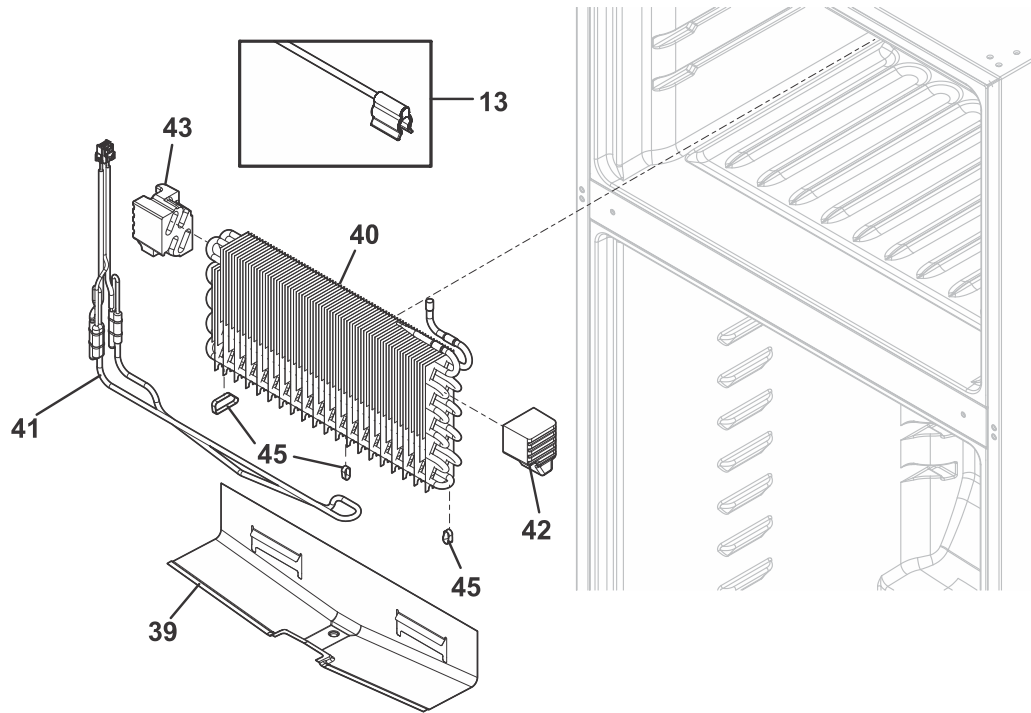

SYSTEM

SYFFHI1835VS0

SYSTEM

POS. NO	PART NO.	DESCRIPTION
1 #	5304522289	Tube, process
2	5304456288	Clamp, wiring harness, galv steel, strn relief
3 #	5304522111	Tube, suction jumper
5 #	5304519669	Condenser, dynamic
6 #	5304519649	Harness, wiring, machine compt.
13 #	5303918645	Thermistor kit, evaporator, w/connector
15 #	5304522211	PC Board, assembly, main, w/housing
17 #	5304522269	Starter, compressor, TSD 2.1
19	5304522311	Cover, electricals, compressor
20	5304522323	Grommet, compressor
21	811998601	Clamp, compressor, 2 hole
22	5304519667	Base Assembly, compressor, w/rollers
24 #	5304522105	Capacitor, run, 12uF
25	5304519743	Tube, drain extension
26	5304519674	Pan, drain
27	5304519750	Seal, foam, drain pan
29 #	5304522265	Compressor, assembly, w/grommets
30 #	5304522173	Fan Assembly, condenser, w/shroud-foam
31	5304519668	Baffle, divider, high side
32	5304519745	Baffle, drain pan, air block
33	5304519751	Seal, foam, air block
39	5304519679	Trough, evap drain
40 #	5304522324	Evaporator, assembly
41 #	5304522325	Heater, defrost
42	5304522326	Support, evaporator, RH
43	5304522327	Support, evaporator, LH
45	5308000110	Strap-evap/heater, aluminum, (2)
*	240433204	Screw, hex washer head, 8-18 x 5/16
*	241500304	Screw, hex washer head, 8-18AB x 0.625