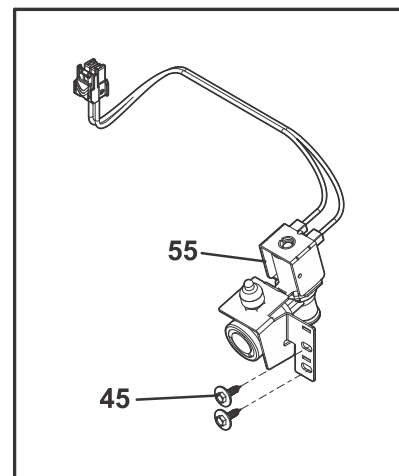

ICE MAKER

IMFFHI1835VS0

ICE MAKER

POS. NO	PART NO.	DESCRIPTION
1	218976923	Tube, water, valve to IM, w/nut
2 #	5304520536	Ice Maker, assembly, twist tray
5	5304520538	Cover, ice maker
6	5304520539	Door, ice maker cover
7	5304520537	Bracket, ice maker
10	218990901	Clip, wire/tube
11	218515401	Clip, grille/tube
34	5304520535	Container, ice bucket
45	241500304	Screw, hex washer head, 8-18AB x 0.625
55 #	5304520540	Valve, water, single solenoid
60	5304520542	Screw, shld hi-lo qdrx, M4.2 x 15.9