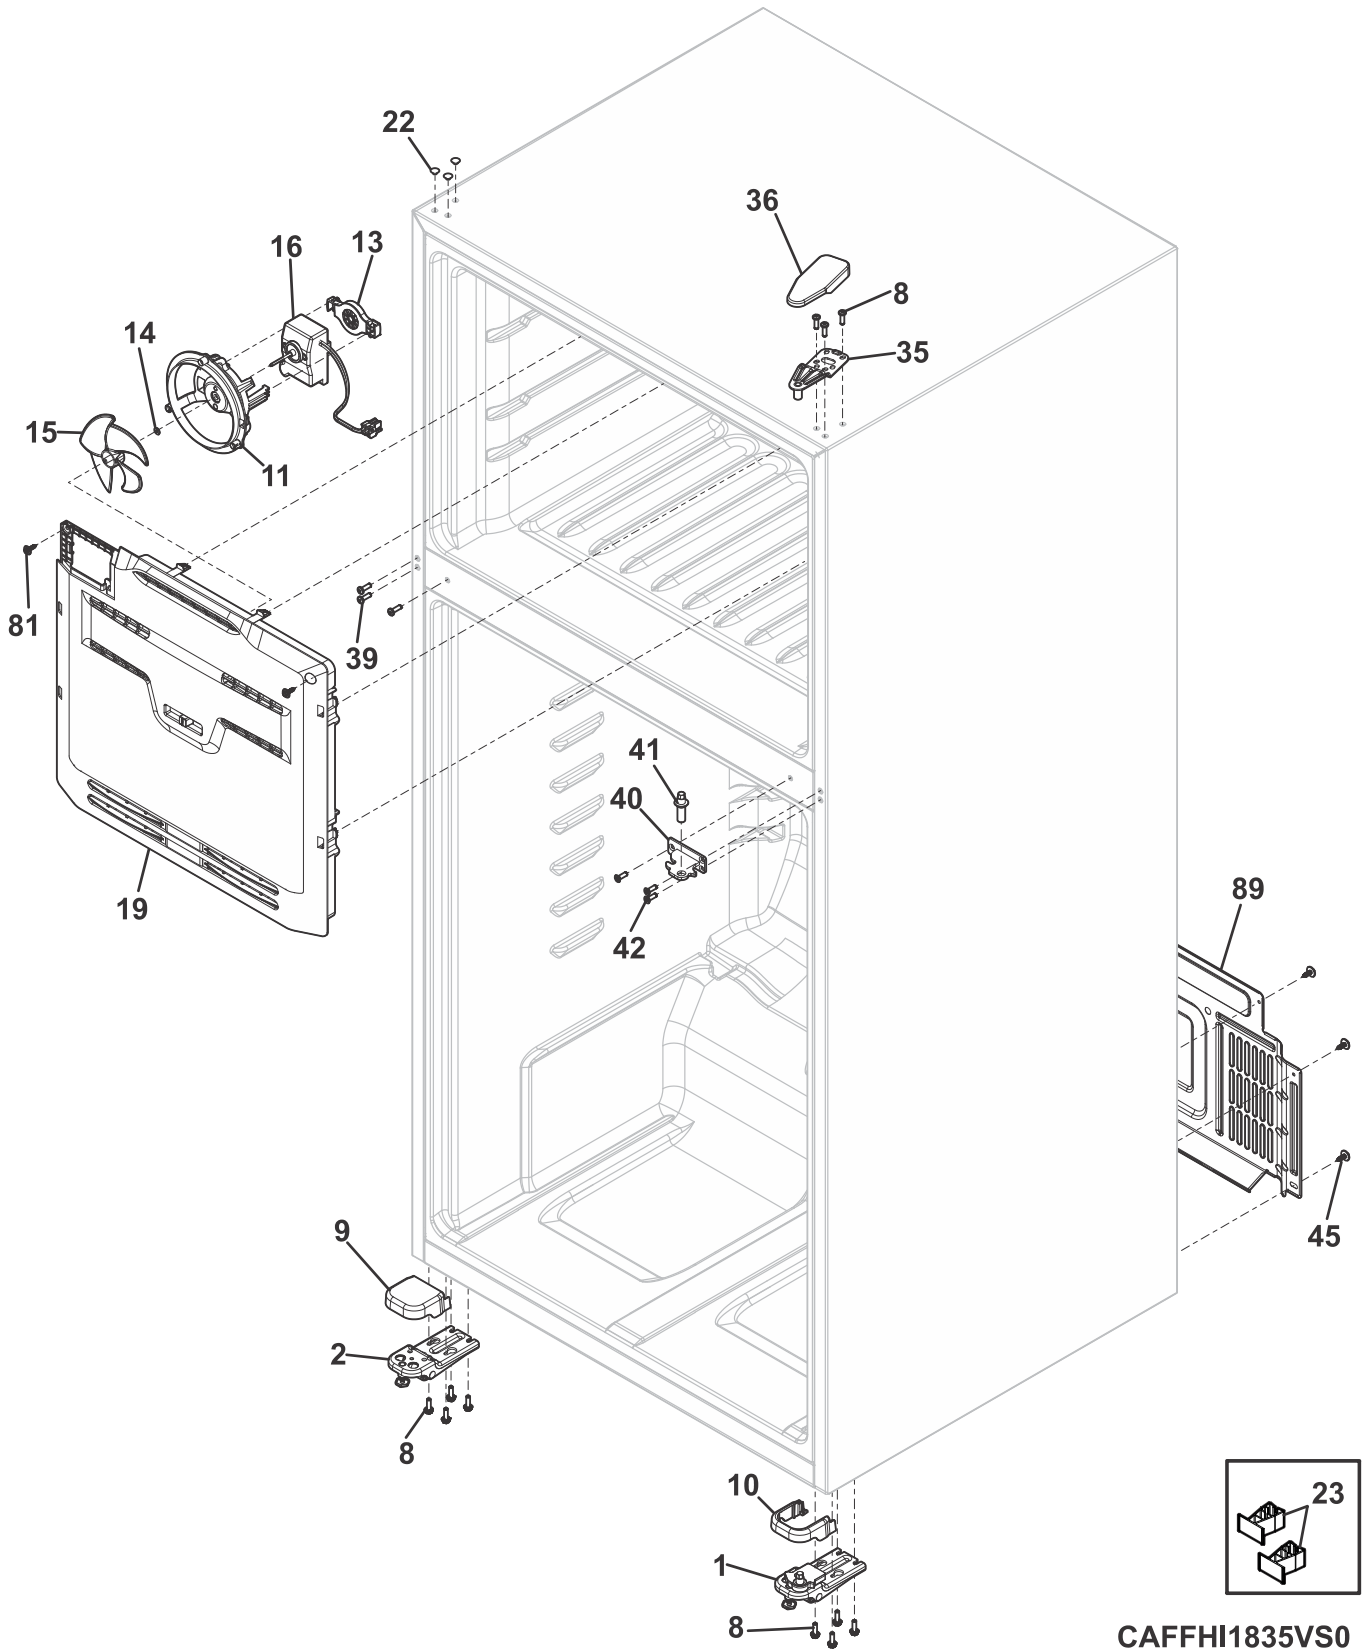

DOOR

DRFFHI1835VS0

DOOR

POS. NO	PART NO.	DESCRIPTION
1	5304511146	Badge, Frigidaire, chrome
2	5304522118	Door Assembly, freezer, stainless
3 #	5304523138	Gasket, door, gray, fresh food
4 #	5304523139	Gasket, door, gray, freezer
5	5304522121	Door Assembly, refrigerator, stainless
6	5304519702	Bin, door, white, freezer
7	5304522123	Bin, door, 6", white, refrigerator
8	5304519703	Bin, door, 4", white, refrigerator
9	5304522194	Bearing, hinge, gray
10	5304522187	Cover, hinge bearing, gray
11	5304522238	Hook, door closer, gray
12	241953905	Screw, 8-18 X 1.25

CABINET

CABINET

POS. NO	PART NO.	DESCRIPTION
1	5304522219	Hinge Assembly, bottom, RH, w/pin-closer
2	5304519776	Hinge Assembly, bottom, LH
8	5304522279	Screw, hex wsh hd quad, M5 x 16
9	5304522221	Cover, hinge, gray, lower, non-hinged
10	5304522246	Cover, hinge side, gray, lower
11	5304519752	Shroud, evaporator fan
13	242287501	Grommet, evaporator fan, rear
14	215474201	Washer, "slinger", nylon, evap fan shaft
15	242219302	Fan Blade, evaporator
16 #	242219206	Motor, evaporator fan, blower
19	5304519654	Cover Assembly, evaporator, w/frz slide
22	215774922	Plug, button, gray, upr hinge holes
23	5304523302	Clip, wiring harness
35	5304519646	Hinge, door, upper
36	5304520516	Cover, upper hinge, gray
39	5304522253	Screw, pan hd qdrx tri, M5 x 12
40	5304522100	Hinge, door, gray, center
41	5304519642	Pin, center hinge, door
42	5304522282	Screw, flt hd qdrx, M5 x 16, gray
45	241500304	Screw, hex washer head, 8-18AB x 0.625
81	5304519765	Screw, hx wash hd, M4.2 x 12
89	5304522114	Access Cover, rear