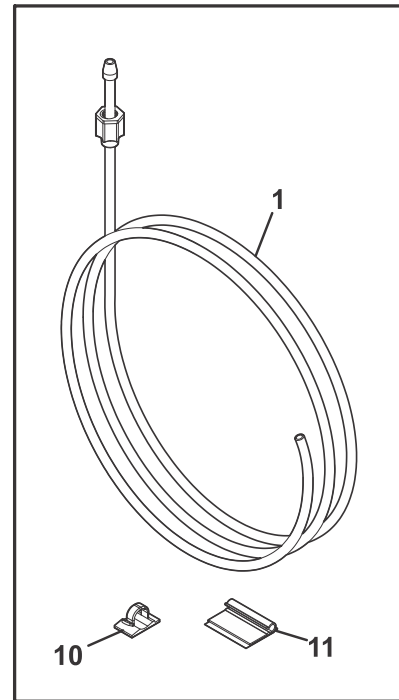

ICE MAKER

IMFFHI1835VS0

ICE MAKER

POS. NO	PART NO.	DESCRIPTION
1	218976923	Tube, water, valve to IM, w/nut
2 #	5304520536	Ice Maker, assembly, twist tray
5	5304520538	Cover, ice maker
6	5304520539	Door, ice maker cover
7	5304520537	Bracket, ice maker
10	218990901	Clip, wire/tube
11	218515401	Clip, grille/tube
34	5304520535	Container, ice bucket
45	241500304	Screw, hex washer head, 8-18AB x 0.625
55 #	5304520540	Valve, water, single solenoid
60	5304520542	Screw, shld hi-lo qdrx, M4.2 x 15.9