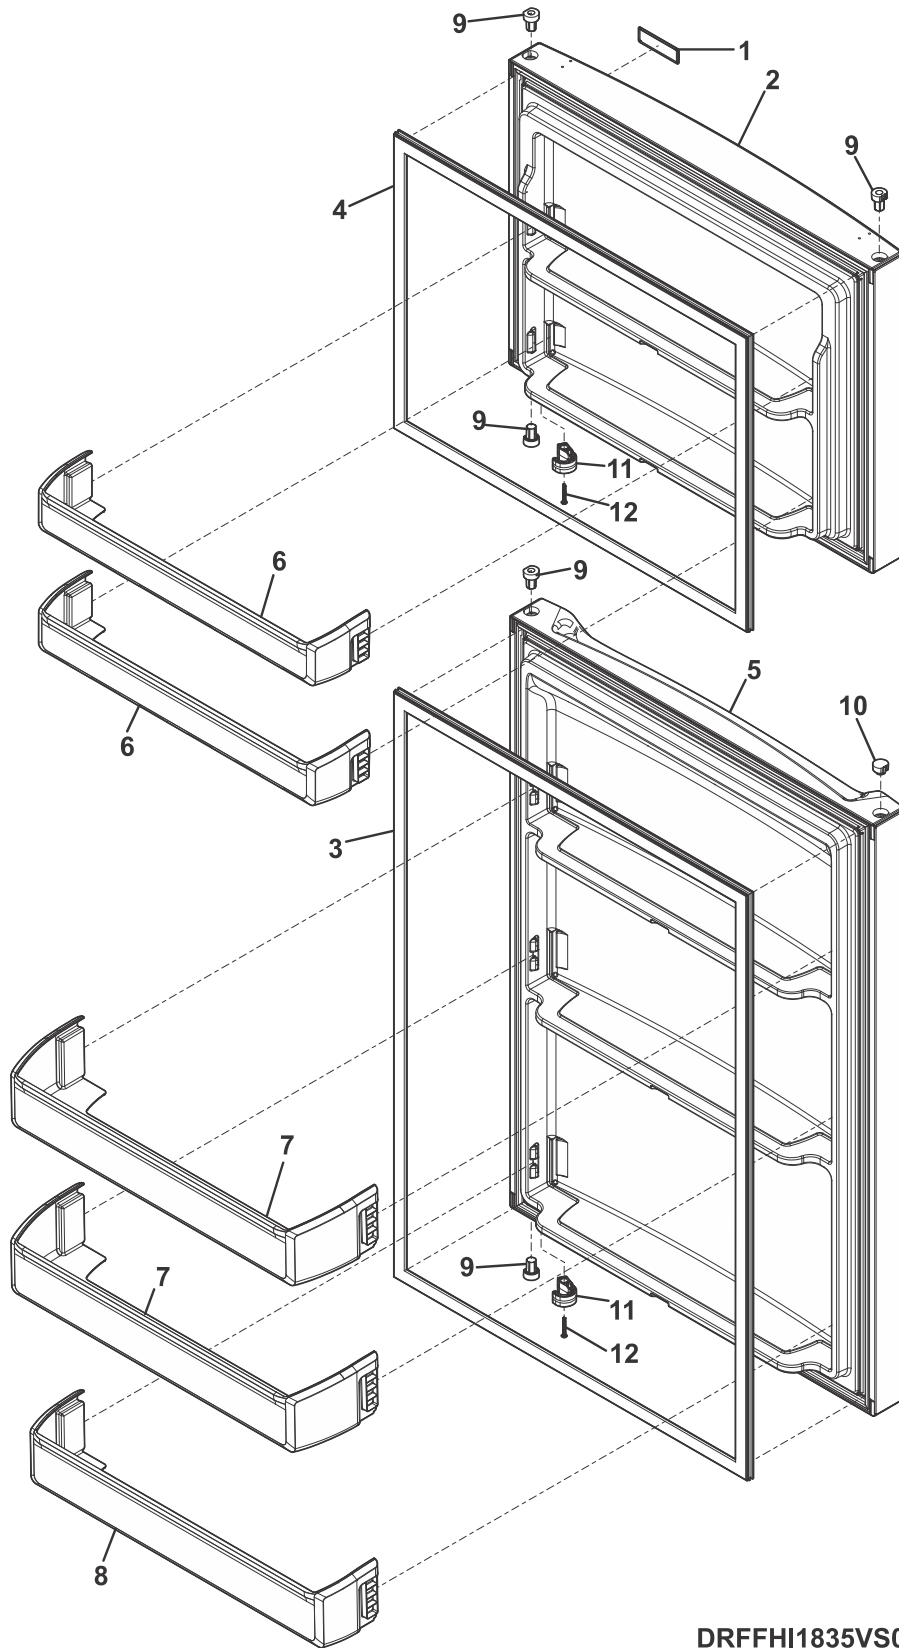

DOOR

DRFFHI1835VS0

DOOR

POS. NO	PART NO.	DESCRIPTION
1	5304511146	Badge, Frigidaire, chrome
2	5304522118	Door Assembly, freezer, stainless
3 #	5304523138	Gasket, door, gray, fresh food
4 #	5304523139	Gasket, door, gray, freezer
5	5304522121	Door Assembly, refrigerator, stainless
6	5304519702	Bin, door, white, freezer
7	5304522123	Bin, door, 6", white, refrigerator
8	5304519703	Bin, door, 4", white, refrigerator
9	5304522194	Bearing, hinge, gray
10	5304522187	Cover, hinge bearing, gray
11	5304522238	Hook, door closer, gray
12	241953905	Screw, 8-18 X 1.25

CABINET

CABINET

POS. NO	PART NO.	DESCRIPTION
1	5304522219	Hinge Assembly, bottom, RH, w/pin-closer
2	5304519776	Hinge Assembly, bottom, LH
8	5304522279	Screw, hex wsh hd quad, M5 x 16
9	5304522221	Cover, hinge, gray, lower, non-hinged
10	5304522246	Cover, hinge side, gray, lower
11	5304519752	Shroud, evaporator fan
13	242287501	Grommet, evaporator fan, rear
14	215474201	Washer, "slinger", nylon, evap fan shaft
15	242219302	Fan Blade, evaporator
16 #	242219206	Motor, evaporator fan, blower
19	5304519654	Cover Assembly, evaporator, w/frz slide
22	215774922	Plug, button, gray, upr hinge holes
23	5304523302	Clip, wiring harness
35	5304519646	Hinge, door, upper
36	5304520516	Cover, upper hinge, gray
39	5304522253	Screw, pan hd qdrx tri, M5 x 12
40	5304522100	Hinge, door, gray, center
41	5304519642	Pin, center hinge, door
42	5304522282	Screw, flt hd qdrx, M5 x 16, gray
45	241500304	Screw, hex washer head, 8-18AB x 0.625
81	5304519765	Screw, hx wash hd, M4.2 x 12
89	5304522114	Access Cover, rear