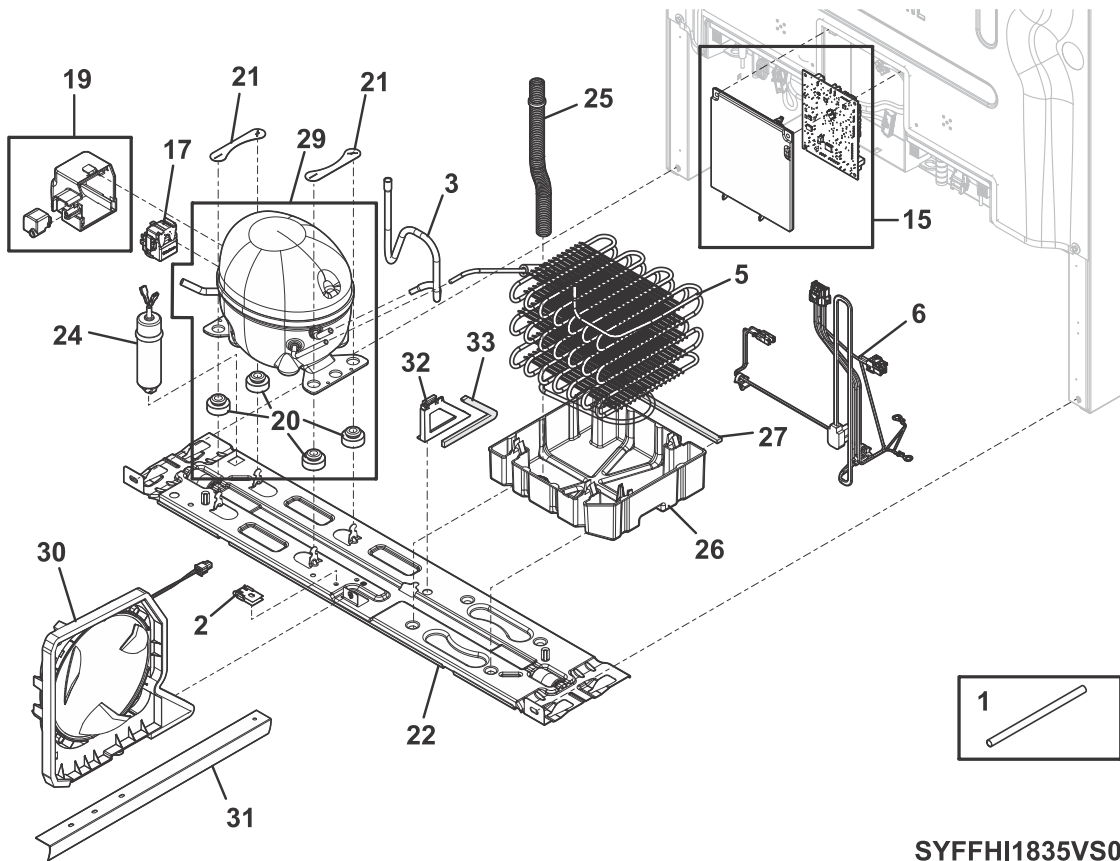

SYSTEM

SYFFHI1835VS0

SYSTEM

POS. NO	PART NO.	DESCRIPTION
1 #	5304522289	Tube, process
2	5304456288	Clamp, wiring harness, galv steel, strn relief
3 #	5304522111	Tube, suction jumper
5 #	5304519669	Condenser, dynamic
6 #	5304519649	Harness, wiring, machine compt.
13 #	5303918645	Thermistor kit, evaporator, w/connector
15 #	5304522211	PC Board, assembly, main, w/housing
17 #	5304522269	Starter, compressor, TSD 2.1
19	5304522311	Cover, electricals, compressor
20	5304522323	Grommet, compressor
21	811998601	Clamp, compressor, 2 hole
22	5304519667	Base Assembly, compressor, w/rollers
24 #	5304522105	Capacitor, run, 12uF
25	5304519743	Tube, drain extension
26	5304519674	Pan, drain
27	5304519750	Seal, foam, drain pan
29 #	5304522265	Compressor, assembly, w/grommets
30 #	5304522173	Fan Assembly, condenser, w/shroud-foam
31	5304519668	Baffle, divider, high side
32	5304519745	Baffle, drain pan, air block
33	5304519751	Seal, foam, air block
39	5304519679	Trough, evap drain
40 #	5304522324	Evaporator, assembly
41 #	5304522325	Heater, defrost
42	5304522326	Support, evaporator, RH
43	5304522327	Support, evaporator, LH
45	5308000110	Strap-evap/heater, aluminum, (2)
*	240433204	Screw, hex washer head, 8-18 x 5/16
*	241500304	Screw, hex washer head, 8-18AB x 0.625