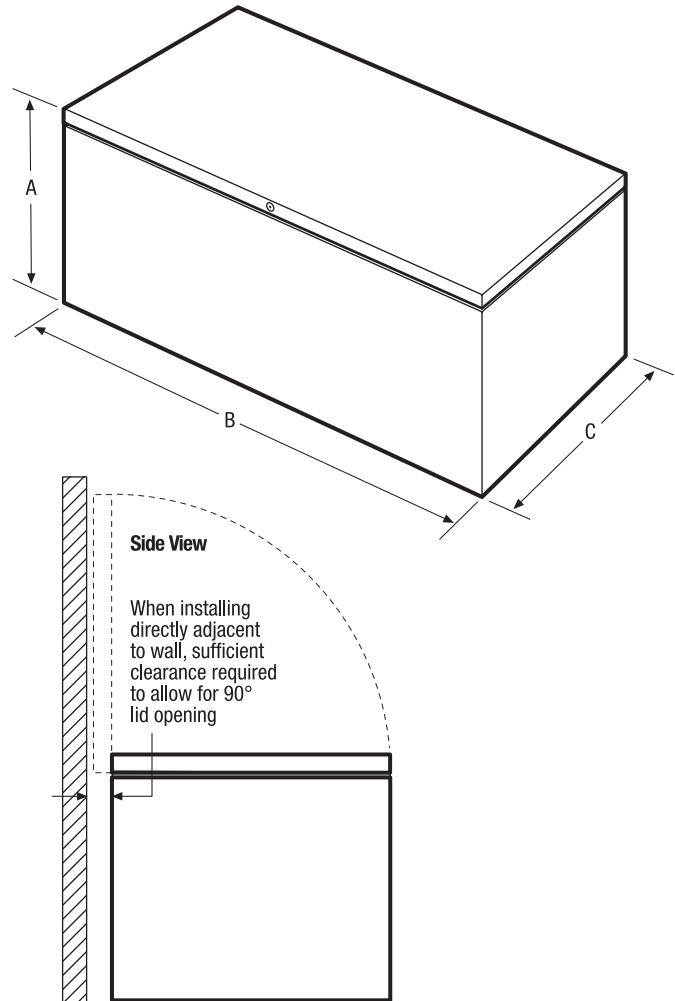

Freezer

FFFC07M2K W

Manual Defrost
7 Cu. Ft. Chest

Product Dimensions

Height (Including Lid)	32-1/2"
Width	37-1/4"
Depth	22"

More Easy-To-Use Features

Front-Mounted Adjustable
Temperature Control

Durable, Textured Metal Interior

Know at a glance that your freezer is working.

Lift-Up Lid Handle

Defrost Water Drain

Use the drain to conveniently remove water during defrosting.

Features	
Defrost	Manual
Adjustable Temperature Control	Yes
Interior Lighting	
Store-More™ Removable Baskets	1
Food Organization System	
Defrost Water Drain	Yes
Lid Handle	Yes
Lock with Pop-Out Key	
Temp Alarm System	
Power-On Light	Yes
Certifications	
CSA Rating	Household
Specifications	
Total Capacity (Cu. Ft.)	7.2
Annual Energy (kWH)	282
Annual Energy Cost (.1065/kWH)	\$30
Power Supply Connection Location	Bottom Rear
Voltage Rating	115V/60Hz/1.3A
Connected Load (kW rating) @ 115	.17
Amps @ 115 Volts	1.3
Minimum Circuit Required (Amps)	15
Shipping Weight (Approx.)	92 Lbs.

NOTE: For planning purposes only. Always consult local and national electric codes. Refer to Product Installation Guide for detailed installation instructions on the web at frigidaire.com.

Product Dimensions	
A - Height (Including Lid)	32-1/2"
B - Width	37-1/4"
C - Depth	22"
D - Height with Lid Open 90°	55-5/16"