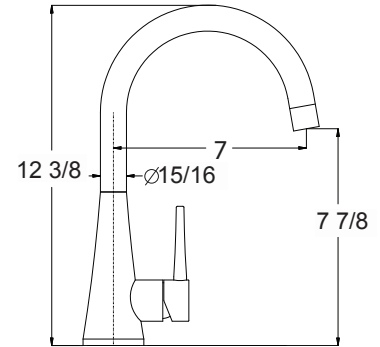

- Single lever handle
- Heavy duty, solid brass construction
- Ceramic Disc cartridge
- 7" reach swivel arc spout
- Available in:
 - Chrome
 - Old World Bronze
 - Stain Nickel
- Meets AB1953 (CA) and S152 (VT) requirements
- IAPMO certified