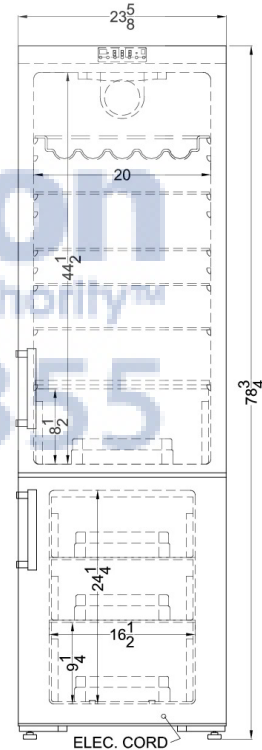

FFBF181SS

78.75" x 23.63" x 25.0" (H x W x D)

European counter depth bottom freezer refrigerator with stainless steel doors, platinum cabinet, and digital controls for each section

Highlights:

Bottom freezer design allows easier access to the refrigerator

Full 12.5 cu.ft. capacity inside a slim 24" footprint

Reversible stainless steel doors with unique curve bring modern style to the kitchen

Deluxe interior for optimum storage convenience

AjMadison
Your Appliance Authority™
800-570-3355

FFBF181SS Specifications:

Height	78.75"
Width	23.63"
Depth	25.0"
Capacity	12.5 cu.ft.
Ext Depth with Handle	26.0"
Interior Height 1	44.5"
Interior Width 1	20.0"
Interior Depth 1	17.75"
Interior Height 2	24.25"
Interior Width 2	16.5"
Interior Depth 2	14.75"
Comp Step Height	9.25"
Comp Step Width	16.5"
Comp Step Depth	3.0"
Shipping Weight	210.0 lbs.
Weight	185.0 lbs.
US Electrical Safety	ETL
Canadian Electrical Safety	ETL-C
Energy Usage/Year	441.0 kWh/year
Amps	1.8
Voltage/Frequency	115 V AC/60 Hz
Reversible	Yes
Door Swing	RHD
Crisper Quantity	1
Shelf Quantity	4
Adjustable Shelf	true
Shelf Type	Glass
Crisper Cover Type	Glass
Crisper Finish	Transparent
Full Door Shelf Quantity	4
Half Door Shelf Quantity	1
Wine Bottle Holder	true
Drawers	true
Drawer Quantity	3
Defrost Type	Frost-Free/Automatic
Depth with door at 90°	47.0"
Light	true
Thermostat Type	Digital
Fan Type	Interior
Level Legs Quantity	2
Freon Oz	6.0
Low Side PSI	39.0
Refrigerant Type	R134a
High Side PSI	205.0
Parts/Labor Warranty	1 Year
Compressor Warranty	5 Years