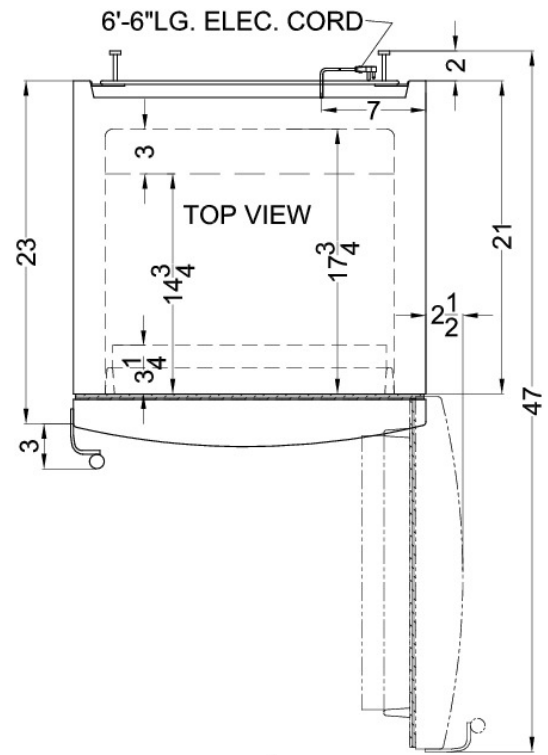

FFBF181SS

78.75" x 23.63" x 25.0" (H x W x D)

European counter depth bottom freezer refrigerator with stainless steel doors, platinum cabinet, and digital controls for each section

Highlights:

Bottom freezer design allows easier access to the refrigerator

Full 12.5 cu.ft. capacity inside a slim 24" footprint

Reversible stainless steel doors with unique curve bring modern style to the kitchen

Deluxe interior for optimum storage convenience

AjMadison
Your Appliance Authority™
800-570-3355

FFBF181SS Specifications:

Height	78.75"
Width	23.63"
Depth	25.0"
Capacity	12.5 cu.ft.
Ext Depth with Handle	26.0"
Interior Height 1	44.5"
Interior Width 1	20.0"
Interior Depth 1	17.75"
Interior Height 2	24.25"
Interior Width 2	16.5"
Interior Depth 2	14.75"
Comp Step Height	9.25"
Comp Step Width	16.5"
Comp Step Depth	3.0"
Shipping Weight	210.0 lbs.
Weight	185.0 lbs.
US Electrical Safety	ETL
Canadian Electrical Safety	ETL-C
Energy Usage/Year	441.0 kWh/year
Amps	1.8
Voltage/Frequency	115 V AC/60 Hz
Reversible	Yes
Door Swing	RHD
Crisper Quantity	1
Shelf Quantity	4
Adjustable Shelf	true
Shelf Type	Glass
Crisper Cover Type	Glass
Crisper Finish	Transparent
Full Door Shelf Quantity	4
Half Door Shelf Quantity	1
Wine Bottle Holder	true
Drawers	true
Drawer Quantity	3
Defrost Type	Frost-Free/Automatic
Depth with door at 90°	47.0"
Light	true
Thermostat Type	Digital
Fan Type	Interior
Level Legs Quantity	2
Freon Oz	6.0
Low Side PSI	39.0
Refrigerant Type	R134a
High Side PSI	205.0
Parts/Labor Warranty	1 Year
Compressor Warranty	5 Years